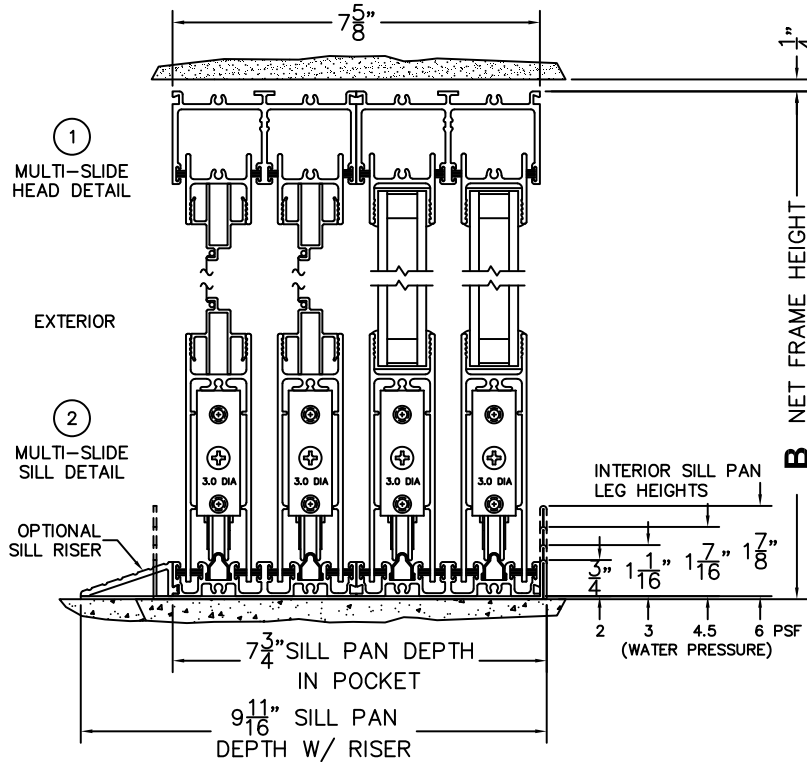

CALCULATED VALUES (FLEETWOOD SUPPLIED)

C(POCKET WIDTH)

D(NET FRAME WIDTH)

NOTES:

(USE RULER TO SCALE DIMENSIONS IN INCHES)

SCALE: 1/4

XXP DOOR SHOWN

FLEETWOOD
WINDOWS & DOORS
FleetwoodUSA.com

NORWOOD 3070EX M/S
XXP CUSTOM CONFIGURATION
WITH SCREENS

ORDER NO.:

ITEM NO.:

(USE RULER TO SCALE DIMENSIONS IN INCHES)

SCALE: 1/4

*CAUTION: WHEN CONSTRUCTING POCKET NOTE THAT DAYLIGHT WIDTH DOES NOT INCLUDE 1" SET BACK FOR POST INTERLOCKER.