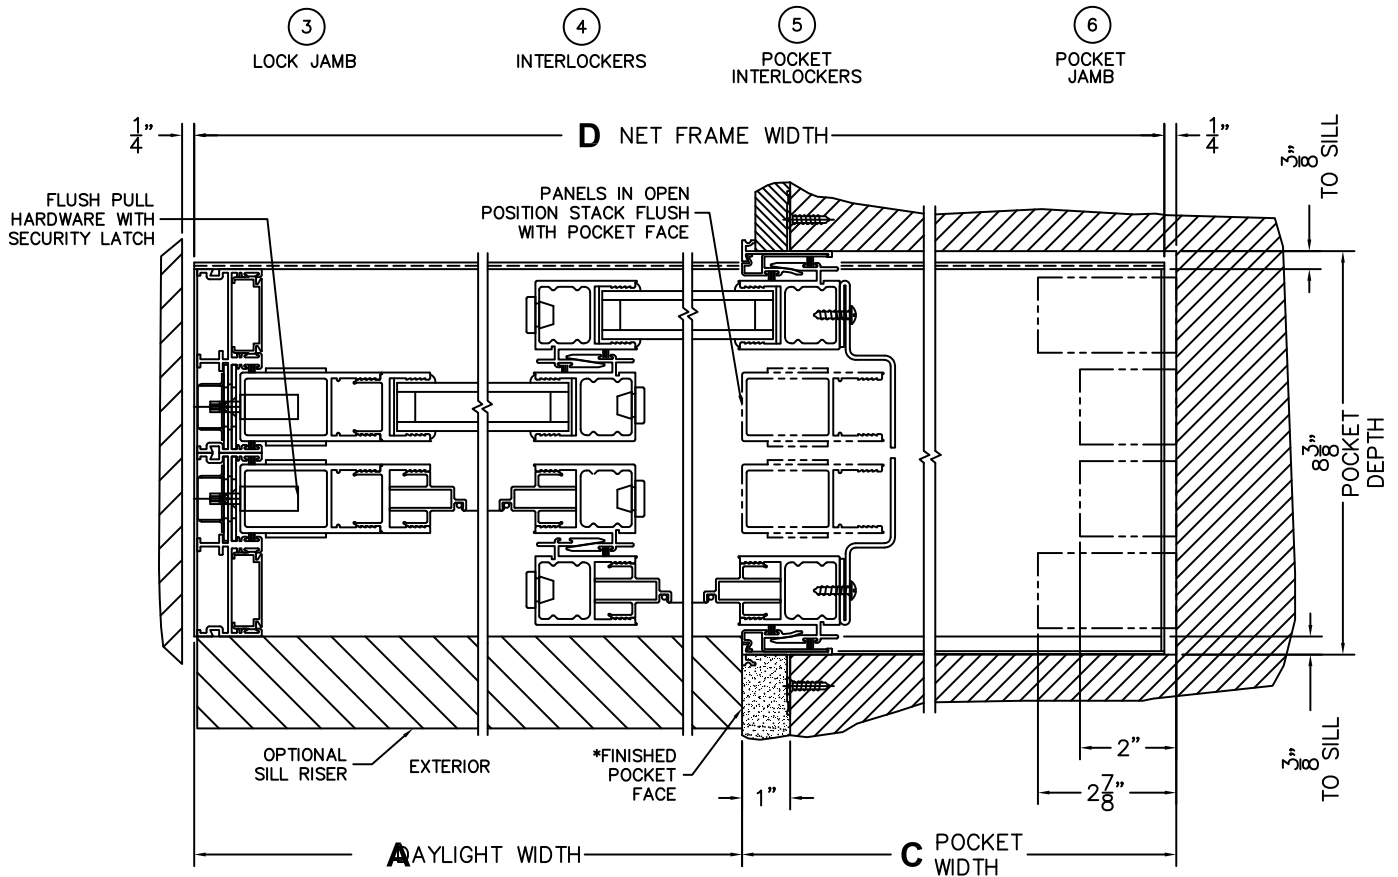

CALCULATED VALUES (FLEETWOOD SUPPLIED)

C(POCKET WIDTH)

D(NET FRAME WIDTH)

NOTES:

(USE RULER TO SCALE DIMENSIONS IN INCHES)

SCALE: 1/4

XXP DOOR SHOWN

FLEETWOOD
WINDOWS & DOORS
FleetwoodUSA.com

NORWOOD 3070EX M/S
XXP CUSTOM CONFIGURATION
WITH SCREENS

ORDER NO.:

ITEM NO.:

(USE RULER TO SCALE DIMENSIONS IN INCHES)

SCALE: 1/4

*CAUTION: WHEN CONSTRUCTING POCKET NOTE THAT DAYLIGHT WIDTH DOES NOT INCLUDE 1" SET BACK FOR POST INTERLOCKER.