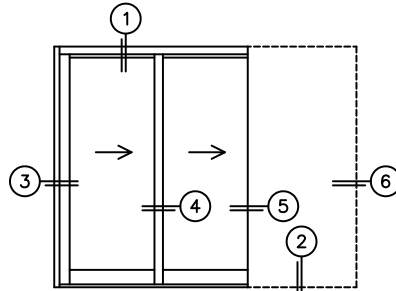

CALCULATED VALUES (FLEETWOOD SUPPLIED)

C(POCKET WIDTH)

D(NET FRAME WIDTH)

NOTES:

(USE RULER TO SCALE DIMENSIONS IN INCHES)

SCALE: 1/4

XXP DOOR SHOWN

FLEETWOOD
WINDOWS & DOORS
FleetwoodUSA.com

NORWOOD 3070EX M/S
XXP CUSTOM CONFIGURATION
WITH SCREENS

ORDER NO.:

ITEM NO.:

(USE RULER TO SCALE DIMENSIONS IN INCHES)

SCALE: 1/4

*CAUTION: WHEN CONSTRUCTING POCKET NOTE THAT DAYLIGHT WIDTH DOES NOT INCLUDE 1" SET BACK FOR POST INTERLOCKER.