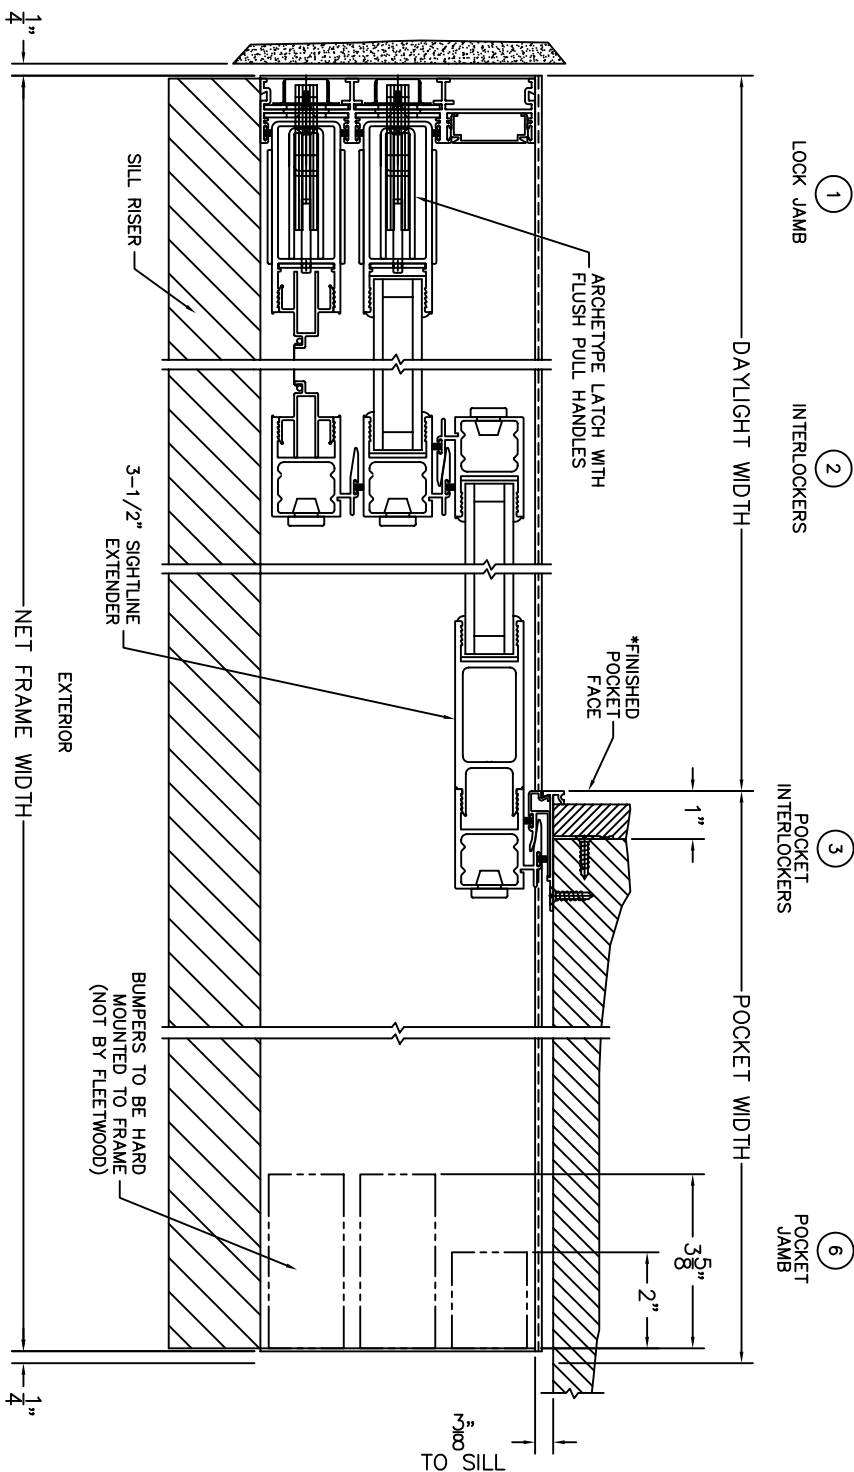

FLEETWOOD
 WINDOWS & DOORS
 FleetwoodUSA.com

NORWOOD 3070EX M/S
 XXP CUSTOM CONFIGURATION
 WITH SCREENS

ORDER NO.:

ITEM NO.:

SCALE: 1/4

*CAUTION: WHEN CONSTRUCTING POCKET NOTE THAT DAYLIGHT WIDTH DOES NOT INCLUDE 1" SET BACK FOR POST INTERLOCKER.