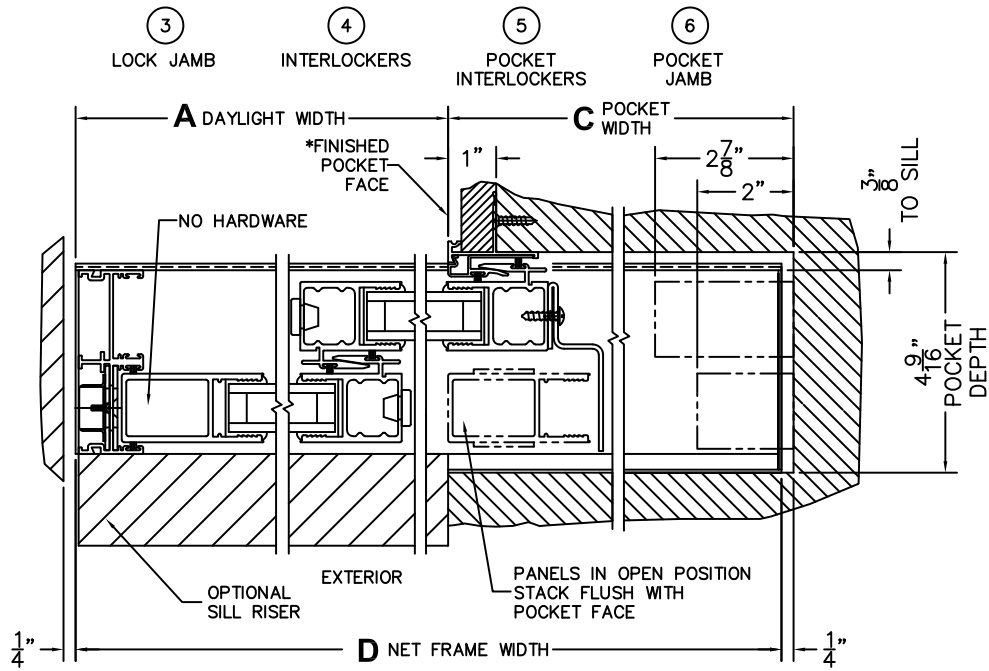

CALCULATED VALUES (FLEETWOOD SUPPLIED)

C(POCKET WIDTH)

D(NET FRAME WIDTH)

NOTES:

(USE RULER TO SCALE DIMENSIONS IN INCHES)

SCALE: 1/4"

XXP DOOR SHOWN

*CAUTION: WHEN CONSTRUCTING POCKET NOTE THAT DAYLIGHT WIDTH DOES NOT INCLUDE 1" SET BACK FOR POST INTERLOCKER.