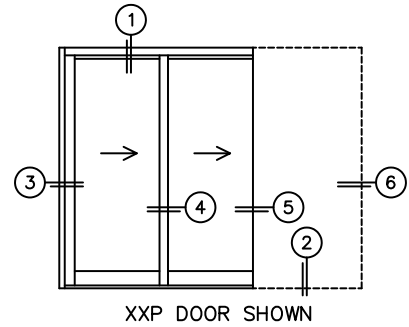

CALCULATED VALUES (FLEETWOOD SUPPLIED)

C(POCKET WIDTH)

D(NET FRAME WIDTH)

NOTES:

(USE RULER TO SCALE DIMENSIONS IN INCHES)

SCALE: 1/4"

XXP DOOR SHOWN

*CAUTION: WHEN CONSTRUCTING POCKET NOTE THAT DAYLIGHT WIDTH DOES NOT INCLUDE 1" SET BACK FOR POST INTERLOCKER.