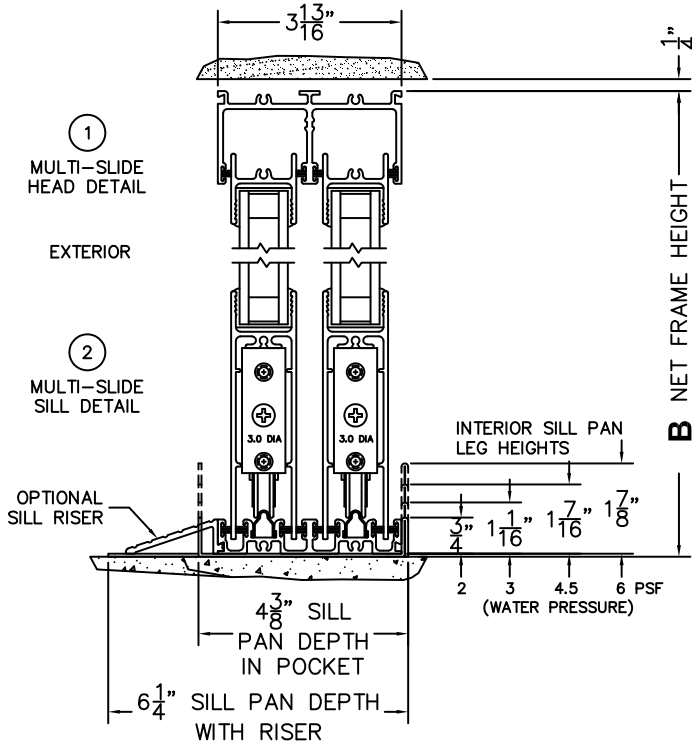

CALCULATED VALUES (FLEETWOOD SUPPLIED)

C(POCKET WIDTH)

D(NET FRAME WIDTH)

NOTES:

(USE RULER TO SCALE DIMENSIONS IN INCHES)

SCALE: 1/4"

XXP DOOR SHOWN

*CAUTION: WHEN CONSTRUCTING POCKET NOTE THAT DAYLIGHT WIDTH DOES NOT INCLUDE 1" SET BACK FOR POST INTERLOCKER.