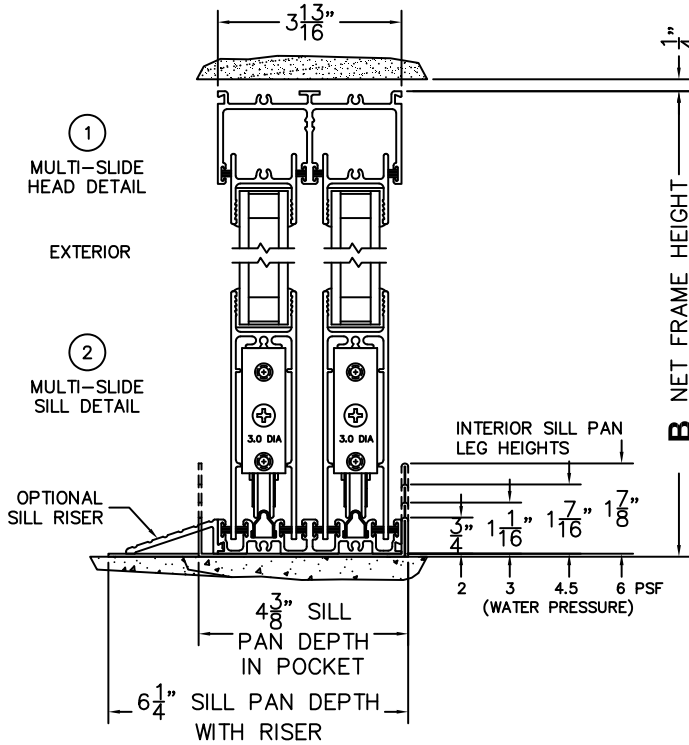

CALCULATED VALUES (FLEETWOOD SUPPLIED)

C(POCKET WIDTH)

D(NET FRAME WIDTH)

NOTES:

(USE RULER TO SCALE DIMENSIONS IN INCHES)

SCALE: 1/4"

③ LOCK JAMB

④ INTERLOCKERS

⑤ POCKET INTERLOCKERS

⑥ POCKET JAMB

*CAUTION: WHEN CONSTRUCTING POCKET NOTE THAT DAYLIGHT WIDTH DOES NOT INCLUDE 1" SET BACK FOR POST INTERLOCKER.