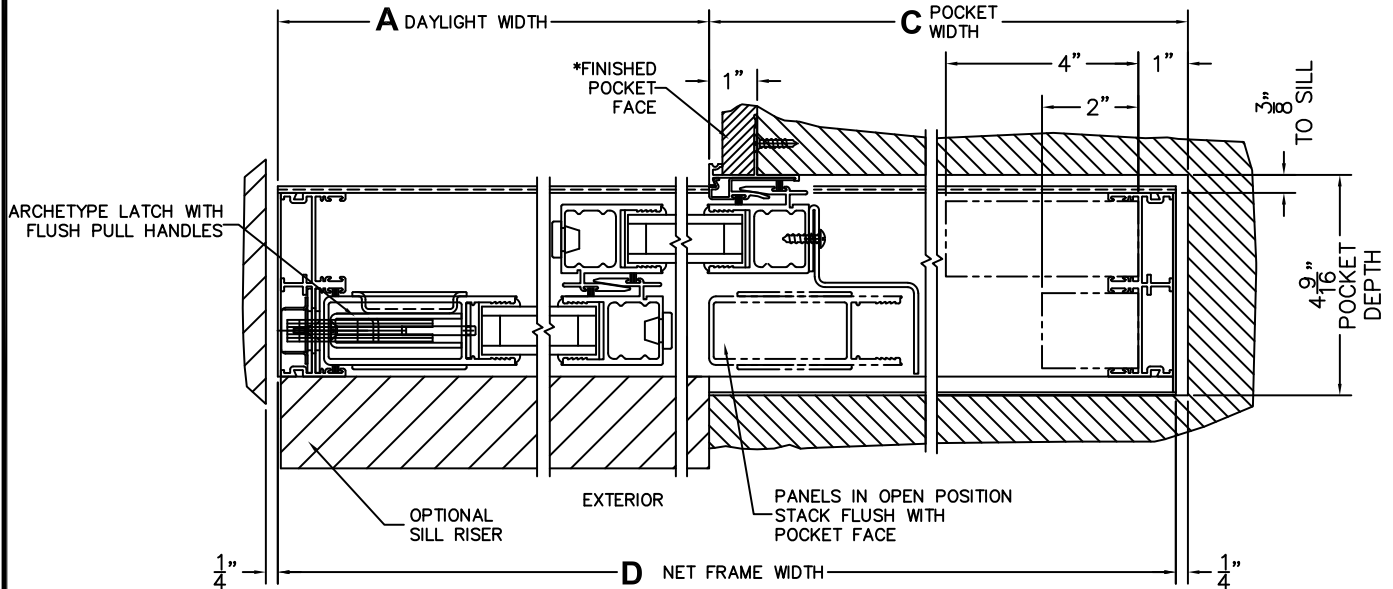

CALCULATED VALUES (FLEETWOOD SUPPLIED)

C(POCKET WIDTH)

D(NET FRAME WIDTH)

NOTES:

(USE RULER TO SCALE DIMENSIONS IN INCHES)

SCALE: 1/4"

③ LOCK JAMB

④ INTERLOCKERS

⑤ POCKET INTERLOCKERS

⑥ POCKET JAMB

*CAUTION: WHEN CONSTRUCTING POCKET NOTE THAT DAYLIGHT WIDTH DOES NOT INCLUDE 1" SET BACK FOR POST INTERLOCKER.