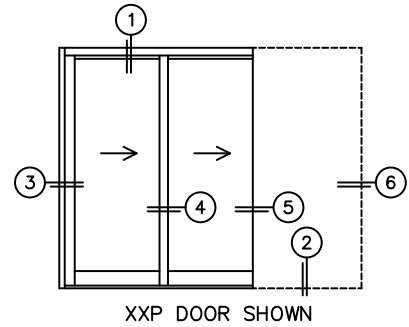

CALCULATED VALUES (FLEETWOOD SUPPLIED)

C(POCKET WIDTH)

D(NET FRAME WIDTH)

NOTES:

(USE RULER TO SCALE DIMENSIONS IN INCHES)

SCALE: 1/4"

③ LOCK JAMB

④ INTERLOCKERS

⑤ POCKET INTERLOCKERS

⑥ POCKET JAMB

*CAUTION: WHEN CONSTRUCTING POCKET NOTE THAT DAYLIGHT WIDTH DOES NOT INCLUDE 1" SET BACK FOR POST INTERLOCKER.