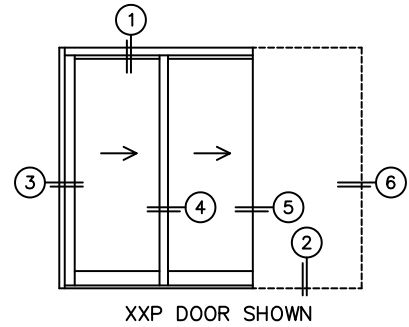

CALCULATED VALUES (FLEETWOOD SUPPLIED)

C(POCKET WIDTH)

D(NET FRAME WIDTH)

NOTES:

(USE RULER TO SCALE DIMENSIONS IN INCHES)

SCALE: 1/4

XXP DOOR SHOWN

*CAUTION: WHEN CONSTRUCTING POCKET NOTE THAT DAYLIGHT WIDTH DOES NOT INCLUDE 1" SET BACK FOR POST INTERLOCKER.