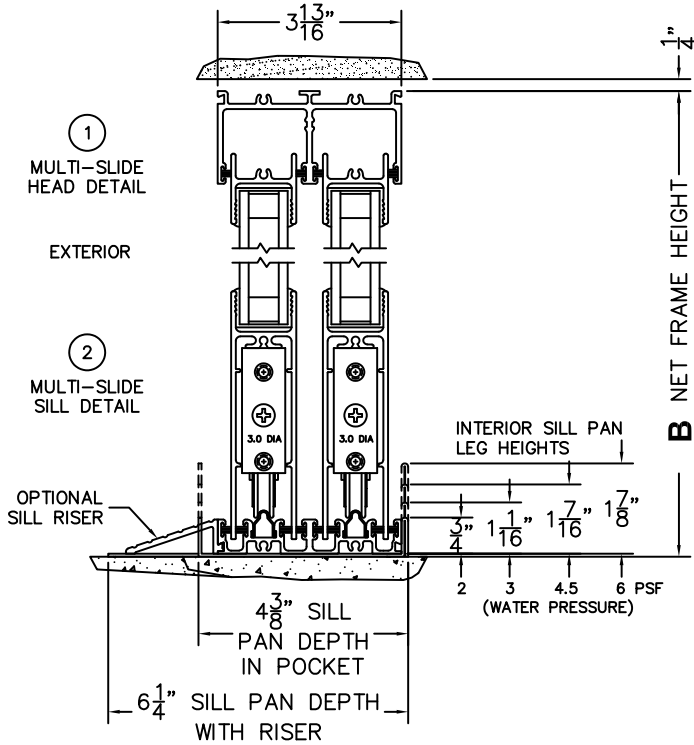

CALCULATED VALUES (FLEETWOOD SUPPLIED)

C(POCKET WIDTH)

D(NET FRAME WIDTH)

NOTES:

(USE RULER TO SCALE DIMENSIONS IN INCHES)

SCALE: 1/4

XXP DOOR SHOWN

*CAUTION: WHEN CONSTRUCTING POCKET NOTE THAT DAYLIGHT WIDTH DOES NOT INCLUDE 1" SET BACK FOR POST INTERLOCKER.