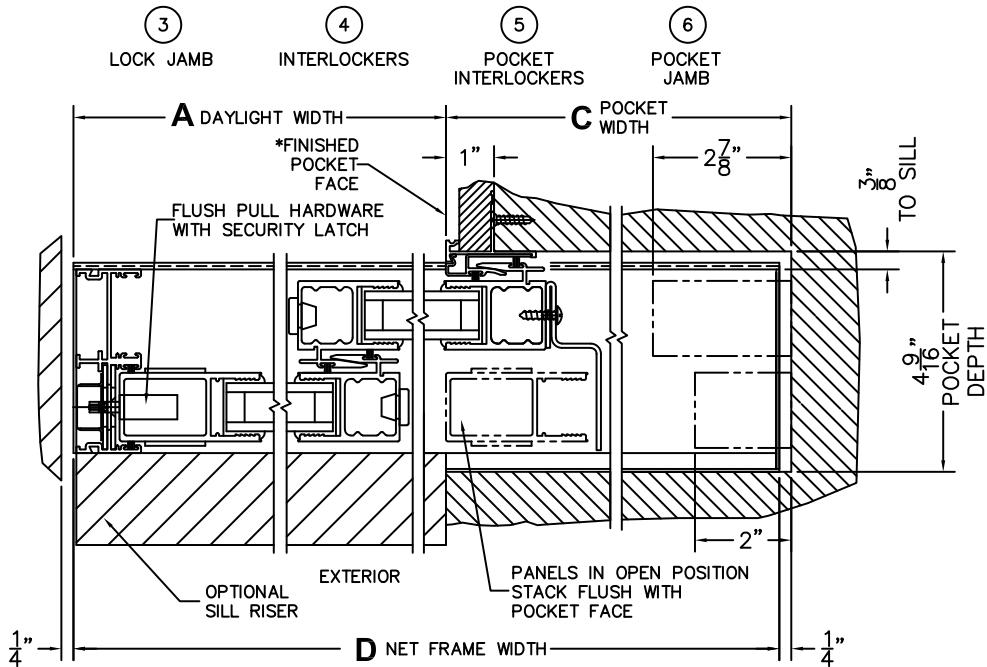

CALCULATED VALUES (FLEETWOOD SUPPLIED)

C(POCKET WIDTH)

D(NET FRAME WIDTH)

NOTES:

(USE RULER TO SCALE DIMENSIONS IN INCHES)

SCALE: 1/4

XXP DOOR SHOWN

*CAUTION: WHEN CONSTRUCTING POCKET NOTE THAT DAYLIGHT WIDTH DOES NOT INCLUDE 1" SET BACK FOR POST INTERLOCKER.