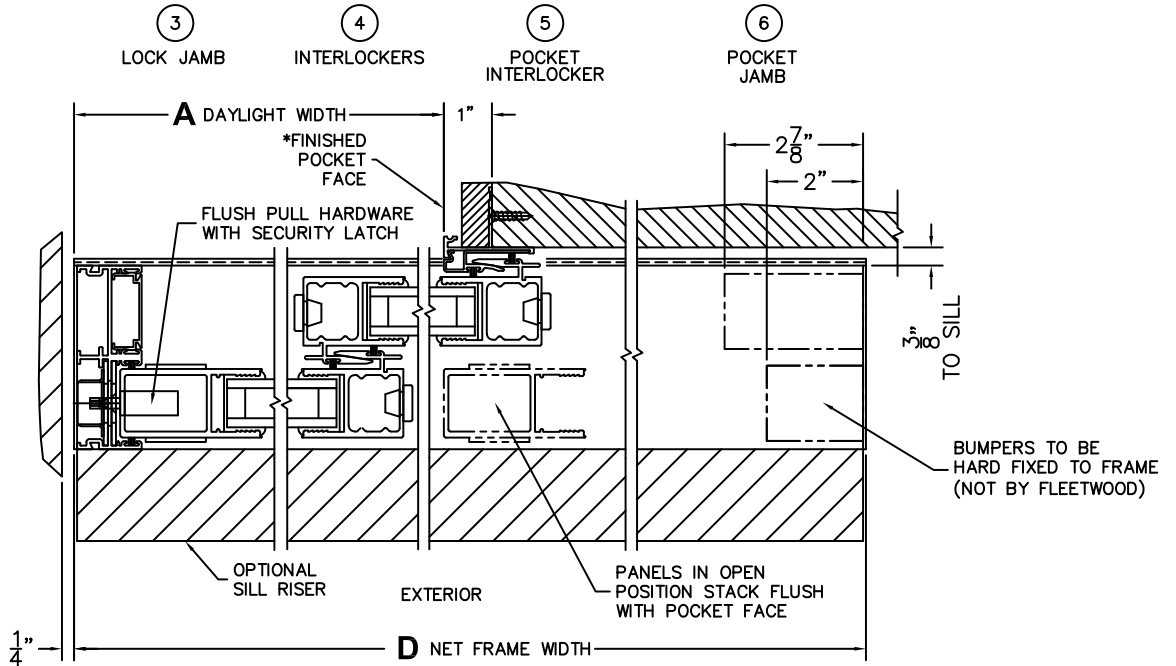

CALCULATED VALUES (FLEETWOOD SUPPLIED)

C(POCKET WIDTH)

N/A

D(NET FRAME WIDTH)

NOTES:

(USE RULER TO SCALE DIMENSIONS IN INCHES)

SCALE: 1/4

XXP DOOR SHOWN

*CAUTION: WHEN CONSTRUCTING POCKET NOTE THAT DAYLIGHT WIDTH DOES NOT INCLUDE 1" SET BACK FOR POST INTERLOCKER.