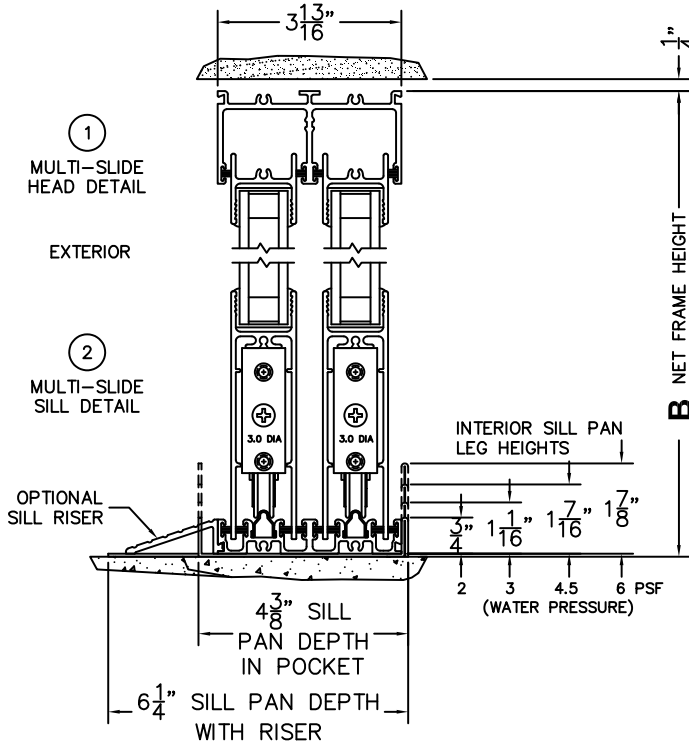

CALCULATED VALUES (FLEETWOOD SUPPLIED)

C(POCKET WIDTH)

N/A

D(NET FRAME WIDTH)

NOTES:

(USE RULER TO SCALE DIMENSIONS IN INCHES)

SCALE: 1/4

XXP DOOR SHOWN

*CAUTION: WHEN CONSTRUCTING POCKET NOTE THAT DAYLIGHT WIDTH DOES NOT INCLUDE 1" SET BACK FOR POST INTERLOCKER.