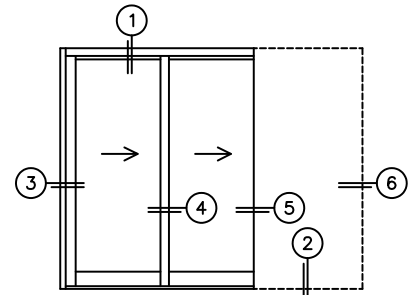

CALCULATED VALUES (FLEETWOOD SUPPLIED)

C(POCKET WIDTH)

N/A

D(NET FRAME WIDTH)

NOTES:

(USE RULER TO SCALE DIMENSIONS IN INCHES)

SCALE: 1/4

XXP DOOR SHOWN

*CAUTION: WHEN CONSTRUCTING POCKET NOTE THAT DAYLIGHT WIDTH DOES NOT INCLUDE 1" SET BACK FOR POST INTERLOCKER.