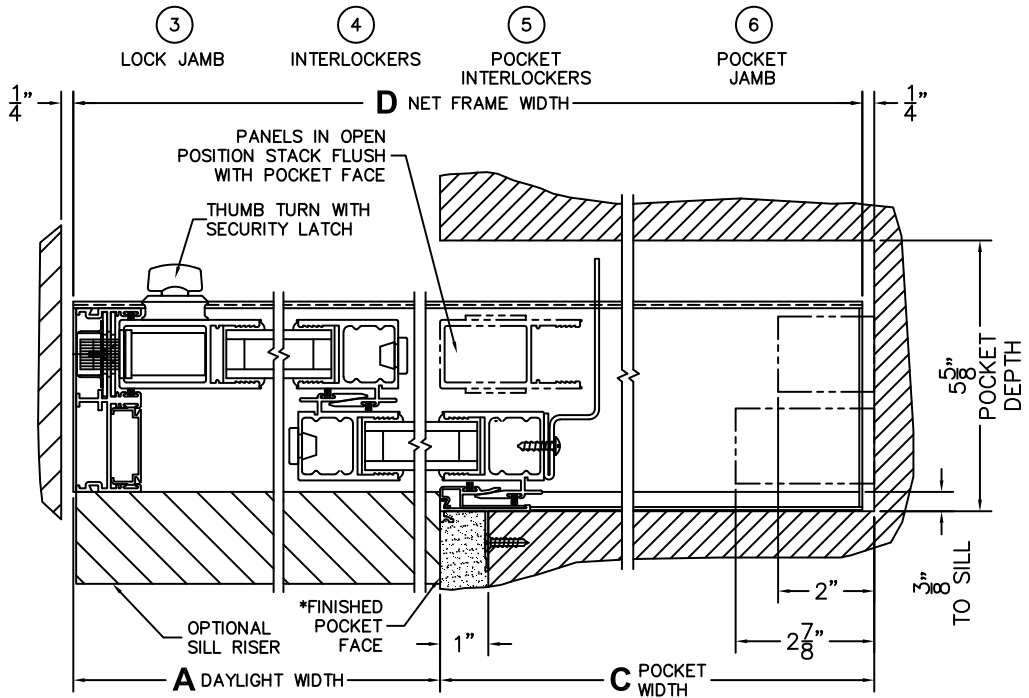

CALCULATED VALUES (FLEETWOOD SUPPLIED)

C(POCKET WIDTH)

D(NET FRAME WIDTH)

NOTES:

(USE RULER TO SCALE DIMENSIONS IN INCHES)

SCALE: 1/4

*CAUTION: WHEN CONSTRUCTING POCKET NOTE THAT DAYLIGHT WIDTH DOES NOT INCLUDE 1" SET BACK FOR POST INTERLOCKER.