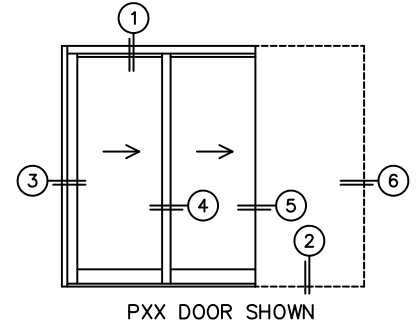

CALCULATED VALUES (FLEETWOOD SUPPLIED)

C(POCKET WIDTH)

D(NET FRAME WIDTH)

NOTES:

(USE RULER TO SCALE DIMENSIONS IN INCHES)

SCALE: 1/4

*CAUTION: WHEN CONSTRUCTING POCKET NOTE THAT DAYLIGHT WIDTH DOES NOT INCLUDE 1" SET BACK FOR POST INTERLOCKER.