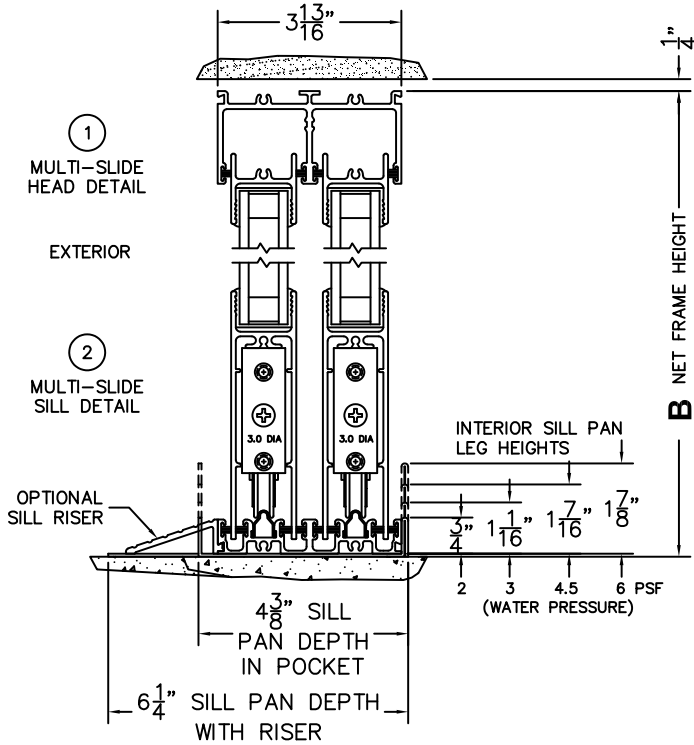

CALCULATED VALUES (FLEETWOOD SUPPLIED)

C(POCKET WIDTH)

D(NET FRAME WIDTH)

NOTES:

(USE RULER TO SCALE DIMENSIONS IN INCHES)

SCALE: 1/4

*CAUTION: WHEN CONSTRUCTING POCKET NOTE THAT DAYLIGHT WIDTH DOES NOT INCLUDE 1" SET BACK FOR POST INTERLOCKER.