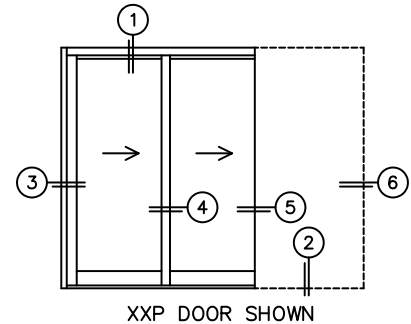

FLEETWOOD
WINDOWS & DOORS
FleetwoodUSA.com

NORWOOD 3070EX M/S
XXP STANDARD CONFIGURATION
NO SCREEN

ORDER NO.:

ITEM NO.:

(USE RULER TO SCALE DIMENSIONS IN INCHES)

SCALE: 1/4

REQUIRED DEALER INFO.

A (DAYLIGHT WIDTH)	
B (NET FRAME HEIGHT)	
SILL PAN HEIGHT (INTERIOR LEG) (3/4", 1-1/16", 1-7/16" OR 1-7/8")	

CALCULATED VALUES (FLEETWOOD SUPPLIED)

C (POCKET WIDTH)	
D (NET FRAME WIDTH)	

NOTES:

XXP DOOR SHOWN

*CAUTION: WHEN CONSTRUCTING POCKET NOTE THAT DAYLIGHT WIDTH DOES NOT INCLUDE 1" SET BACK FOR POST INTERLOCKER.