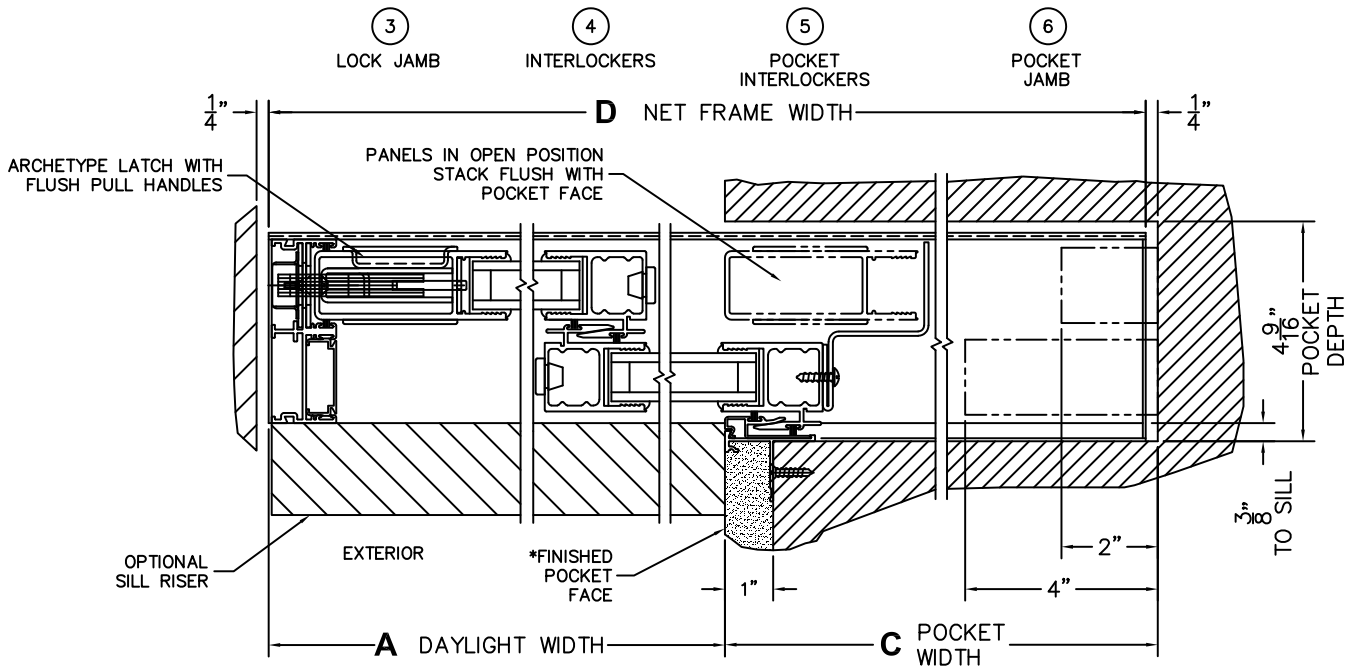

FLEETWOOD
WINDOWS & DOORS
FleetwoodUSA.com

NORWOOD 3070EX M/S
XXP STANDARD CONFIGURATION
NO SCREEN

ORDER NO.:

ITEM NO.:

(USE RULER TO SCALE DIMENSIONS IN INCHES)

SCALE: 1/4

REQUIRED DEALER INFO.

A (DAYLIGHT WIDTH)	
B (NET FRAME HEIGHT)	
SILL PAN HEIGHT (INTERIOR LEG) (3/4", 1-1/16", 1-7/16" OR 1-7/8")	

CALCULATED VALUES (FLEETWOOD SUPPLIED)

C (POCKET WIDTH)	
D (NET FRAME WIDTH)	

NOTES:

XXP DOOR SHOWN

*CAUTION: WHEN CONSTRUCTING POCKET NOTE THAT DAYLIGHT WIDTH DOES NOT INCLUDE 1" SET BACK FOR POST INTERLOCKER.