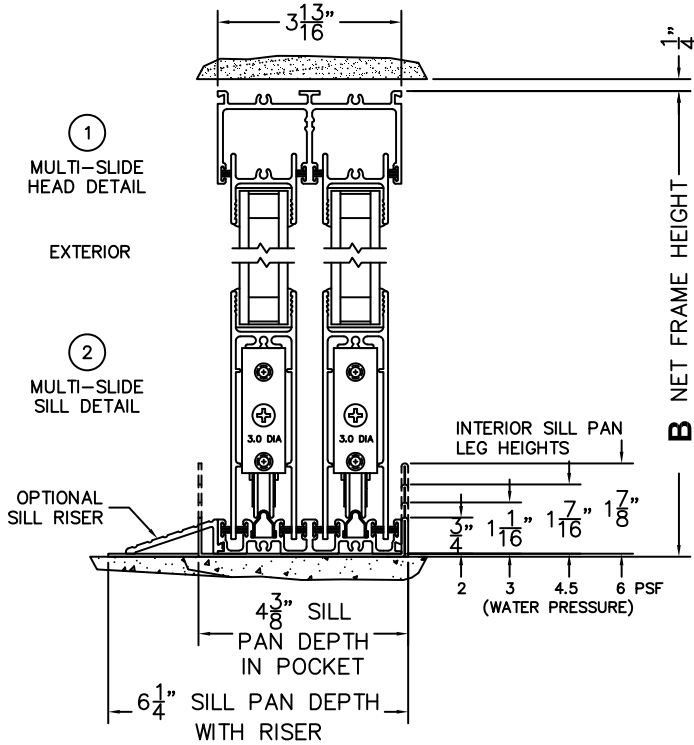

FLEETWOOD
WINDOWS & DOORS
FleetwoodUSA.com

NORWOOD 3070EX M/S
XXP STANDARD CONFIGURATION
NO SCREEN

ORDER NO.:

ITEM NO.:

(USE RULER TO SCALE DIMENSIONS IN INCHES)

SCALE: 1/4

REQUIRED DEALER INFO.

A (DAYLIGHT WIDTH)	
B (NET FRAME HEIGHT)	
SILL PAN HEIGHT (INTERIOR LEG) (3/4", 1-1/16", 1-7/16" OR 1-7/8")	

CALCULATED VALUES (FLEETWOOD SUPPLIED)

C (POCKET WIDTH)	
D (NET FRAME WIDTH)	

NOTES:

XXP DOOR SHOWN

*CAUTION: WHEN CONSTRUCTING POCKET NOTE THAT DAYLIGHT WIDTH DOES NOT INCLUDE 1" SET BACK FOR POST INTERLOCKER.