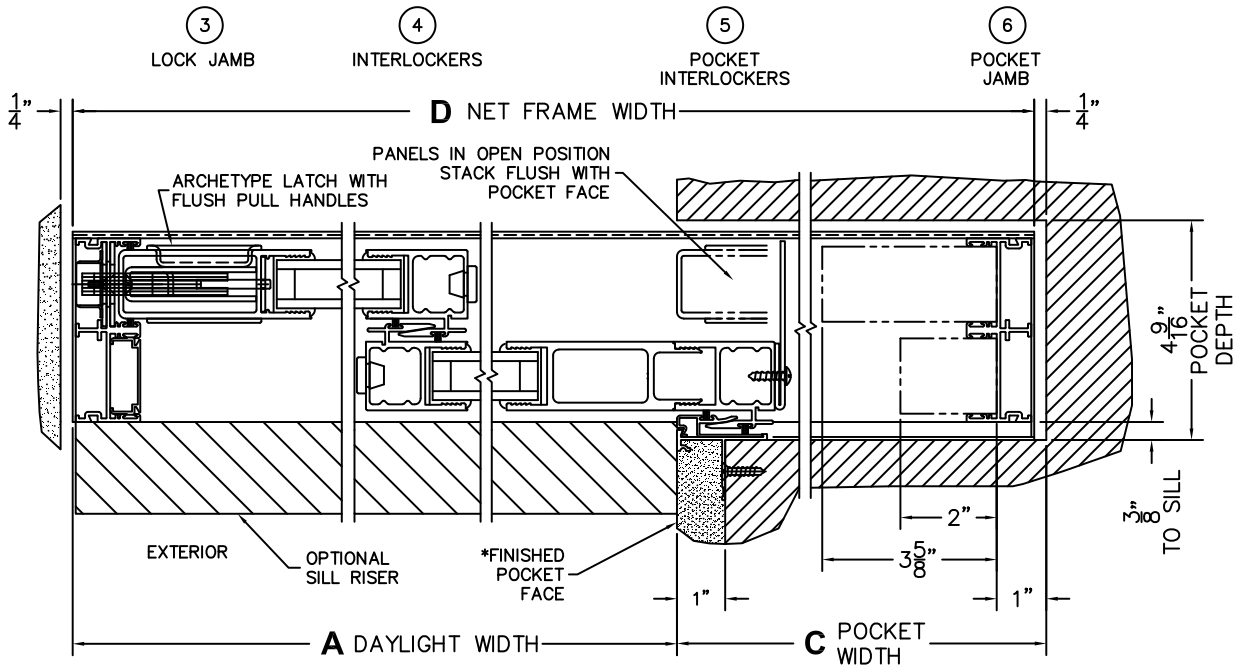

FLEETWOOD
WINDOWS & DOORS
FleetwoodUSA.com

NORWOOD 3070EX M/S
XXP CUSTOM CONFIGURATION
NO SCREEN

ORDER NO.:

ITEM NO.:

REQUIRED DEALER INFO.

A(DAYLIGHT WIDTH)

B(NET FRAME HEIGHT)

SILL PAN HEIGHT (INTERIOR LEG)
(3/4", 1-1/16", 1-7/16" OR 1-7/8")

CALCULATED VALUES (FLEETWOOD SUPPLIED)

C(POCKET WIDTH)

D(NET FRAME WIDTH)

NOTES:

(USE RULER TO SCALE DIMENSIONS IN INCHES)

SCALE: 1/4

*CAUTION: WHEN CONSTRUCTING POCKET NOTE THAT DAYLIGHT WIDTH DOES NOT INCLUDE 1" SET BACK FOR POST INTERLOCKER.