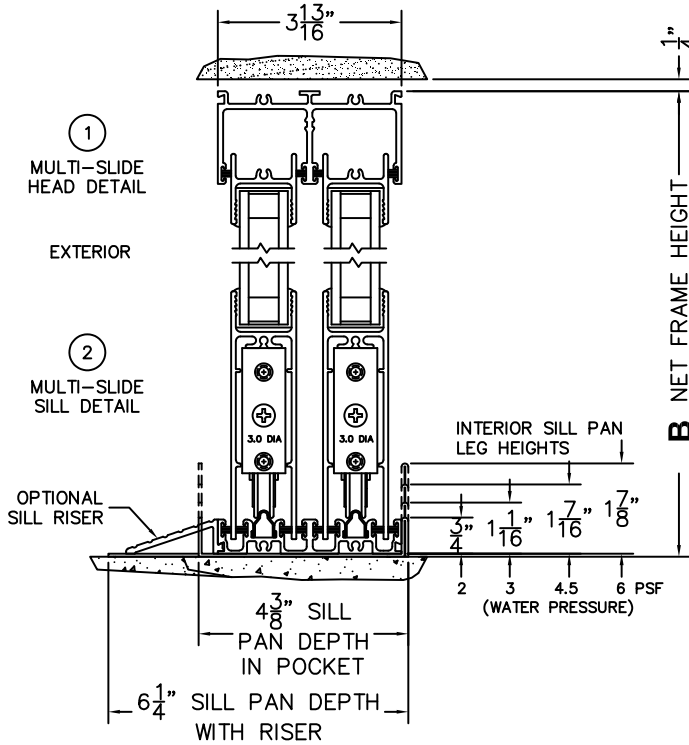

CALCULATED VALUES (FLEETWOOD SUPPLIED)

C(POCKET WIDTH)

D(NET FRAME WIDTH)

NOTES:

(USE RULER TO SCALE DIMENSIONS IN INCHES)

SCALE: 1/4

*CAUTION: WHEN CONSTRUCTING POCKET NOTE THAT DAYLIGHT WIDTH DOES NOT INCLUDE 1" SET BACK FOR POST INTERLOCKER.