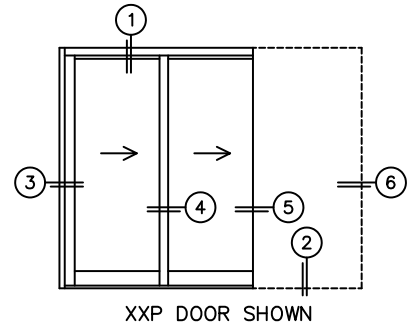

CALCULATED VALUES (FLEETWOOD SUPPLIED)

C(POCKET WIDTH)

D(NET FRAME WIDTH)

NOTES:

(USE RULER TO SCALE DIMENSIONS IN INCHES)

SCALE: 1/4

*CAUTION: WHEN CONSTRUCTING POCKET NOTE THAT DAYLIGHT WIDTH DOES NOT INCLUDE 1" SET BACK FOR POST INTERLOCKER.