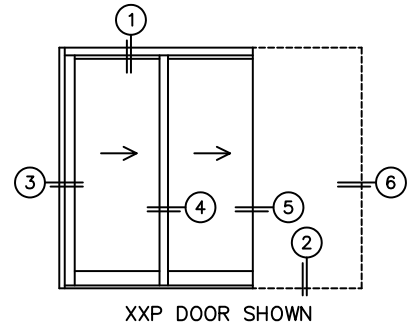

CALCULATED VALUES (FLEETWOOD SUPPLIED)

C(POCKET WIDTH)

D(NET FRAME WIDTH)

NOTES:

(USE RULER TO SCALE DIMENSIONS IN INCHES)

SCALE: 1/4

*CAUTION: WHEN CONSTRUCTING POCKET NOTE THAT DAYLIGHT WIDTH DOES NOT INCLUDE 1" SET BACK FOR POST INTERLOCKER.