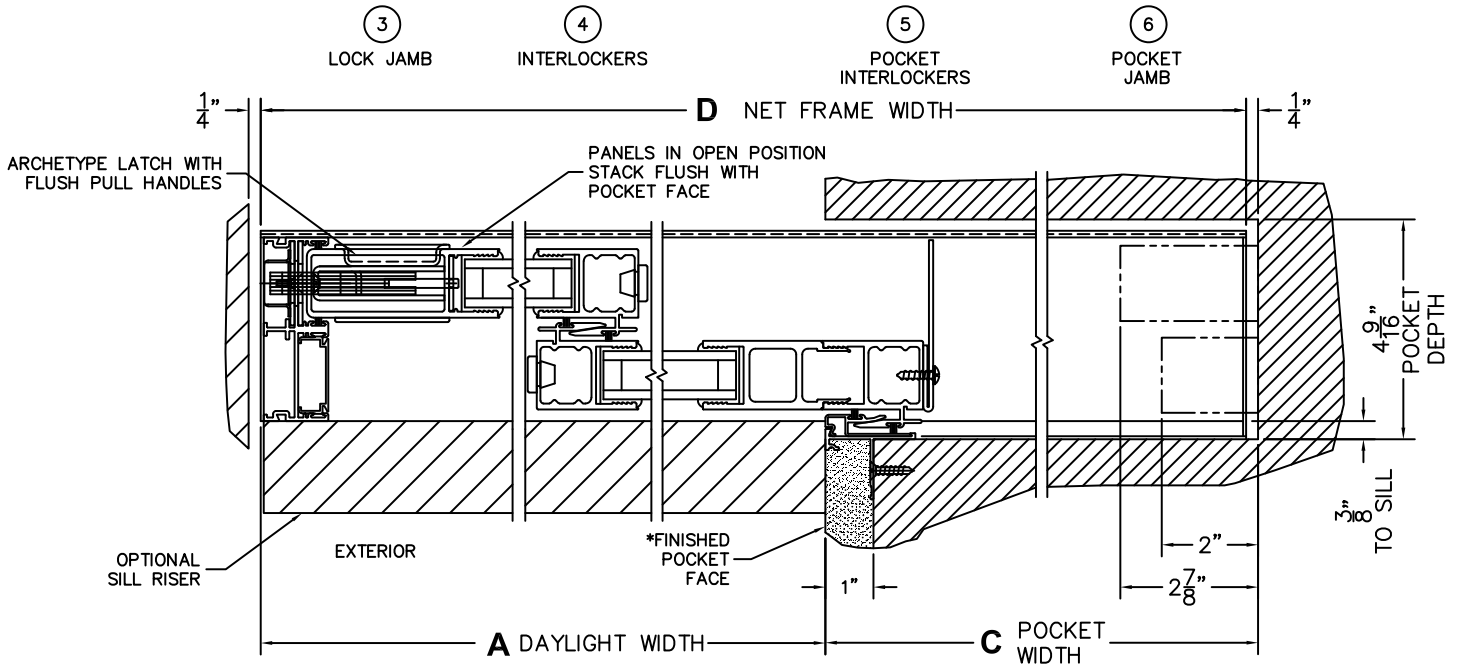

CALCULATED VALUES (FLEETWOOD SUPPLIED)

C(POCKET WIDTH)

D(NET FRAME WIDTH)

NOTES:

(USE RULER TO SCALE DIMENSIONS IN INCHES)

SCALE: 1/4

*CAUTION: WHEN CONSTRUCTING POCKET NOTE THAT DAYLIGHT WIDTH DOES NOT INCLUDE 1" SET BACK FOR POST INTERLOCKER.