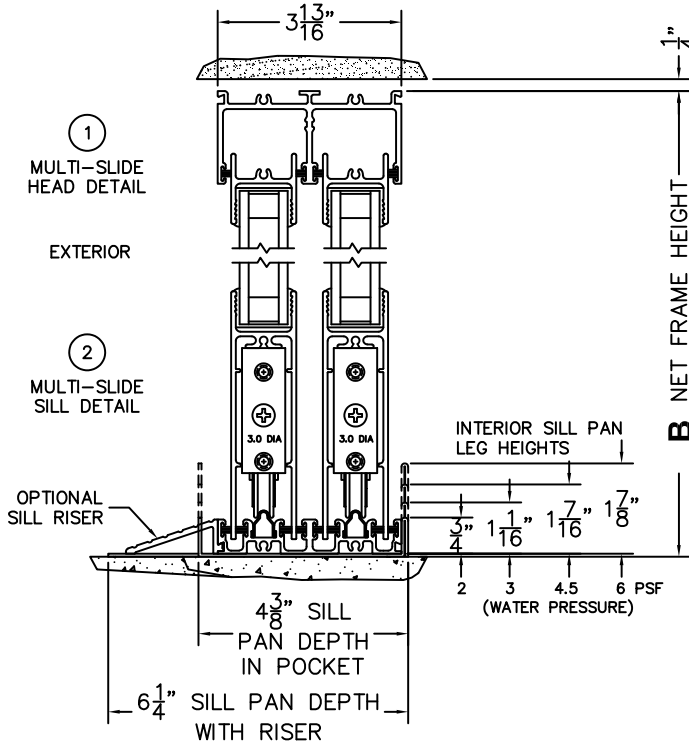

CALCULATED VALUES (FLEETWOOD SUPPLIED)

C(POCKET WIDTH)

D(NET FRAME WIDTH)

NOTES:

(USE RULER TO SCALE DIMENSIONS IN INCHES)

SCALE: 1/4

*CAUTION: WHEN CONSTRUCTING POCKET NOTE THAT DAYLIGHT WIDTH DOES NOT INCLUDE 1" SET BACK FOR POST INTERLOCKER.