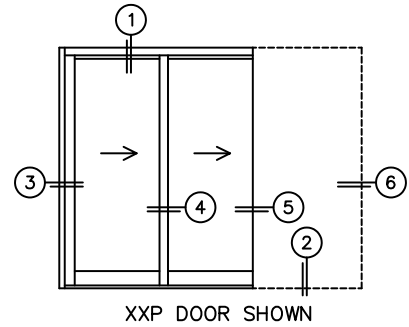

FLEETWOOD
WINDOWS & DOORS
FleetwoodUSA.com

NORWOOD 3070EX M/S
XXP STANDARD CONFIGURATION
NO SCREEN

ORDER NO.:

ITEM NO.:

REQUIRED DEALER INFO.

A(DAYLIGHT WIDTH)

B(NET FRAME HEIGHT)

SILL PAN HEIGHT (INTERIOR LEG)
(3/4", 1-1/16", 1-7/16" OR 1-7/8")

CALCULATED VALUES (FLEETWOOD SUPPLIED)

C(POCKET WIDTH)

D(NET FRAME WIDTH)

NOTES:

(USE RULER TO SCALE DIMENSIONS IN INCHES)

SCALE: 1/4

*CAUTION: WHEN CONSTRUCTING POCKET NOTE THAT DAYLIGHT WIDTH DOES NOT INCLUDE 1" SET BACK FOR POST INTERLOCKER.