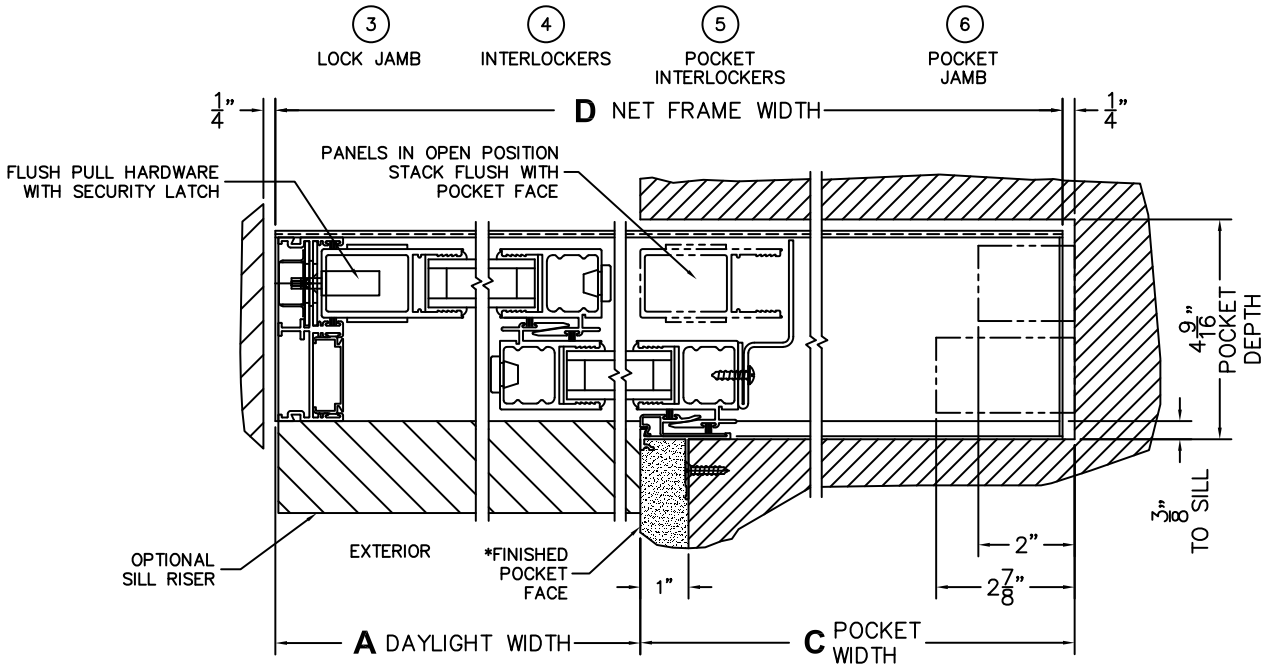

CALCULATED VALUES (FLEETWOOD SUPPLIED)

C(POCKET WIDTH)

D(NET FRAME WIDTH)

NOTES:

(USE RULER TO SCALE DIMENSIONS IN INCHES)

SCALE: 1/4

*CAUTION: WHEN CONSTRUCTING POCKET NOTE THAT DAYLIGHT WIDTH DOES NOT INCLUDE 1" SET BACK FOR POST INTERLOCKER.