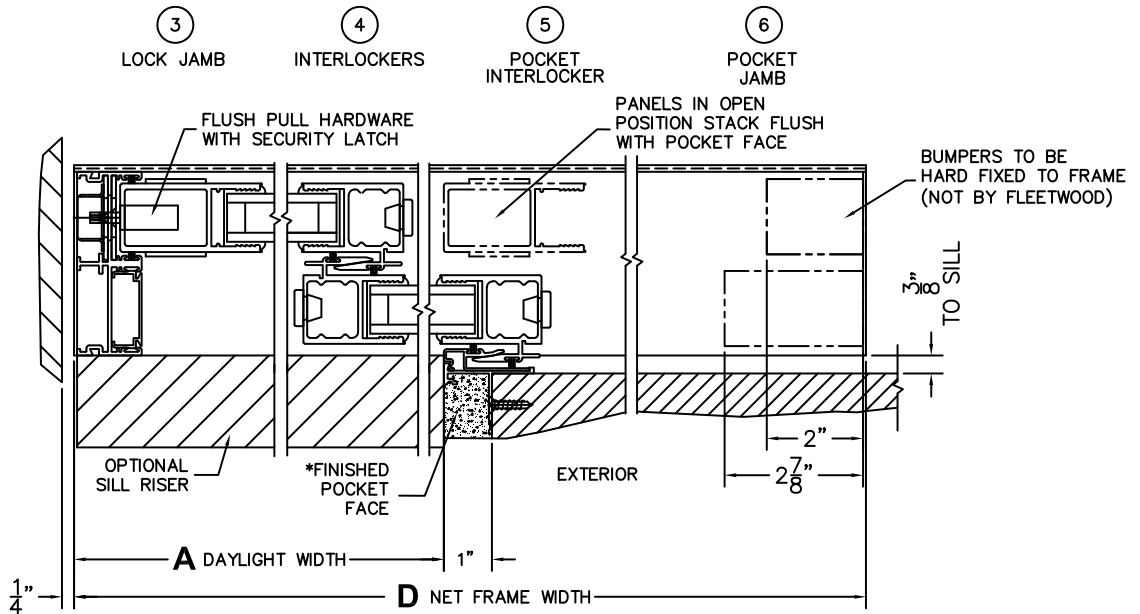

CALCULATED VALUES (FLEETWOOD SUPPLIED)

C(POCKET WIDTH)

N/A

D(NET FRAME WIDTH)

NOTES:

(USE RULER TO SCALE DIMENSIONS IN INCHES)

SCALE: 1/4

*CAUTION: WHEN CONSTRUCTING POCKET NOTE THAT DAYLIGHT WIDTH DOES NOT INCLUDE 1" SET BACK FOR POST INTERLOCKER.