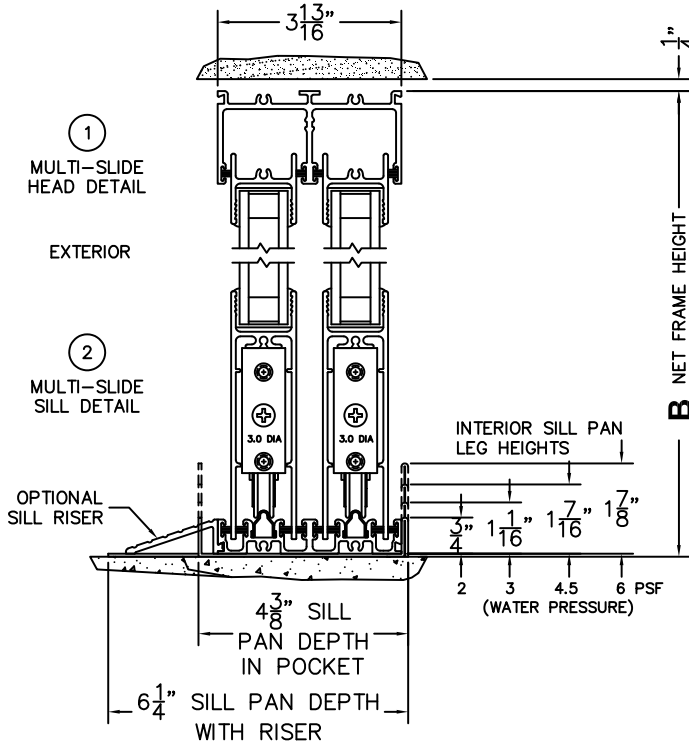

CALCULATED VALUES (FLEETWOOD SUPPLIED)

C(POCKET WIDTH)

N/A

D(NET FRAME WIDTH)

NOTES:

(USE RULER TO SCALE DIMENSIONS IN INCHES)

SCALE: 1/4

*CAUTION: WHEN CONSTRUCTING POCKET NOTE THAT DAYLIGHT WIDTH DOES NOT INCLUDE 1" SET BACK FOR POST INTERLOCKER.