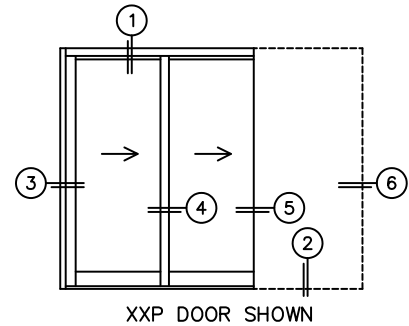

CALCULATED VALUES (FLEETWOOD SUPPLIED)

C(POCKET WIDTH)

N/A

D(NET FRAME WIDTH)

NOTES:

(USE RULER TO SCALE DIMENSIONS IN INCHES)

SCALE: 1/4

*CAUTION: WHEN CONSTRUCTING POCKET NOTE THAT DAYLIGHT WIDTH DOES NOT INCLUDE 1" SET BACK FOR POST INTERLOCKER.