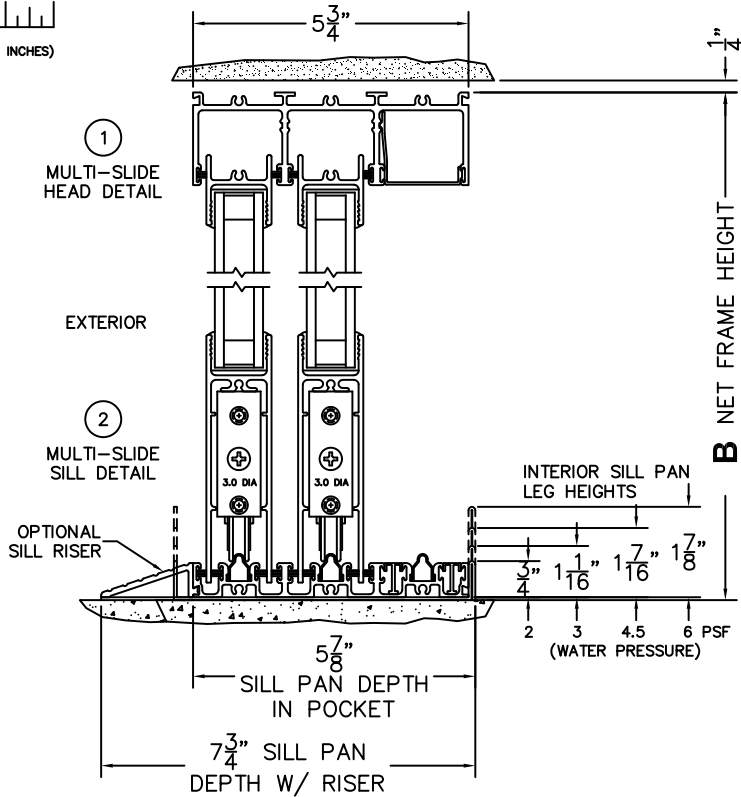

CALCULATED VALUES (FLEETWOOD SUPPLIED)

C(POCKET WIDTH)

D(NET FRAME WIDTH)

NOTES:

(USE RULER TO SCALE DIMENSIONS IN INCHES)

SCALE: 1/4

*CAUTION: WHEN CONSTRUCTING POCKET NOTE THAT DAYLIGHT WIDTH DOES NOT INCLUDE 1" SET BACK FOR POST INTERLOCKER.