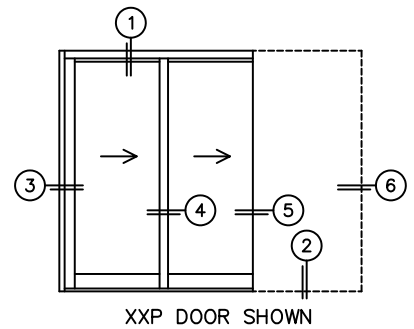

FLEETWOOD
WINDOWS & DOORS
FleetwoodUSA.com

NORWOOD 3070EX M/S
XXP CUSTOM CONFIG.
NO SCREENS

ORDER NO.:

ITEM NO.:

REQUIRED DEALER INFO.

A(DAYLIGHT WIDTH)

B(NET FRAME HEIGHT)

SILL PAN HEIGHT (INTERIOR LEG)
(3/4", 1-1/16", 1-7/16" OR 1-7/8")

CALCULATED VALUES (FLEETWOOD SUPPLIED)

C(POCKET WIDTH)

D(NET FRAME WIDTH)

NOTES:

(USE RULER TO SCALE DIMENSIONS IN INCHES)

SCALE: 1/4

*CAUTION: WHEN CONSTRUCTING POCKET NOTE THAT DAYLIGHT WIDTH DOES NOT INCLUDE 1" SET BACK FOR POST INTERLOCKER.