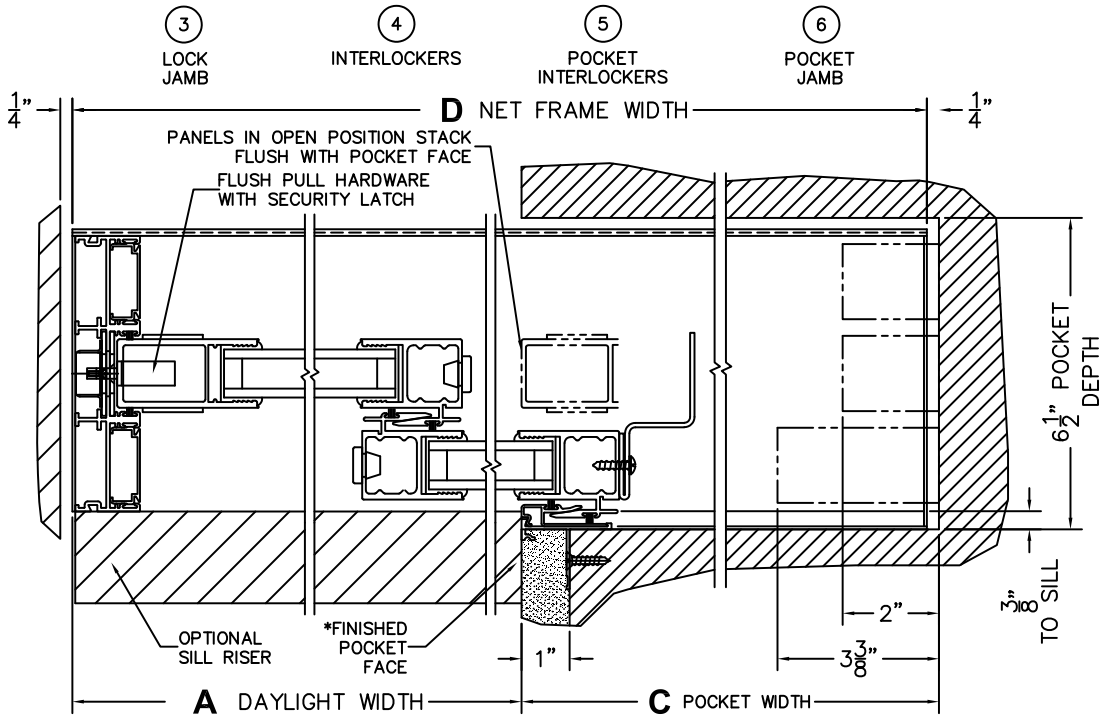

CALCULATED VALUES (FLEETWOOD SUPPLIED)

C(POCKET WIDTH)

D(NET FRAME WIDTH)

NOTES:

(USE RULER TO SCALE DIMENSIONS IN INCHES)

SCALE: 1/4

*CAUTION: WHEN CONSTRUCTING POCKET NOTE THAT DAYLIGHT WIDTH DOES NOT INCLUDE 1" SET BACK FOR POST INTERLOCKER.