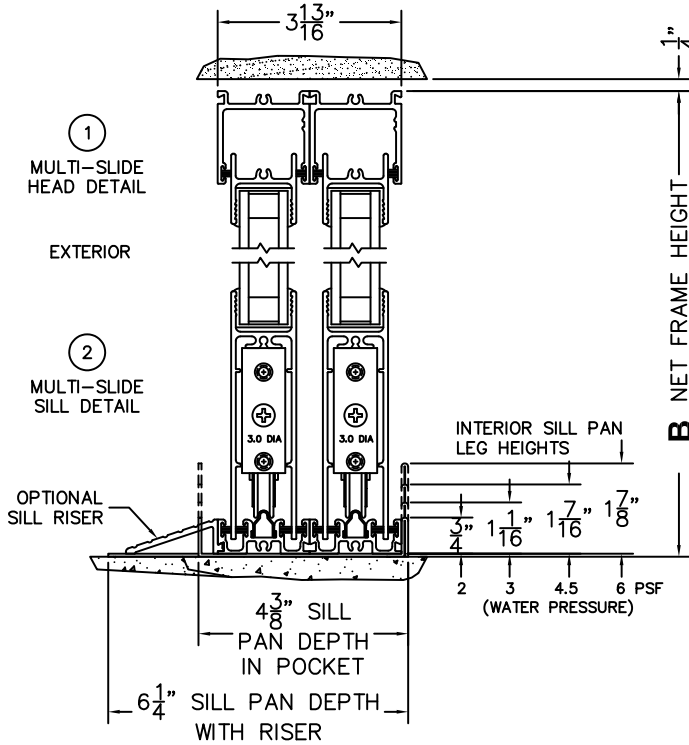

CALCULATED VALUES (FLEETWOOD SUPPLIED)

C(POCKET WIDTH)

D(NET FRAME WIDTH)

NOTES:

(USE RULER TO SCALE DIMENSIONS IN INCHES)

SCALE: 1/4

*CAUTION: WHEN CONSTRUCTING POCKET NOTE THAT DAYLIGHT WIDTH DOES NOT INCLUDE 1" SET BACK FOR POST INTERLOCKER.