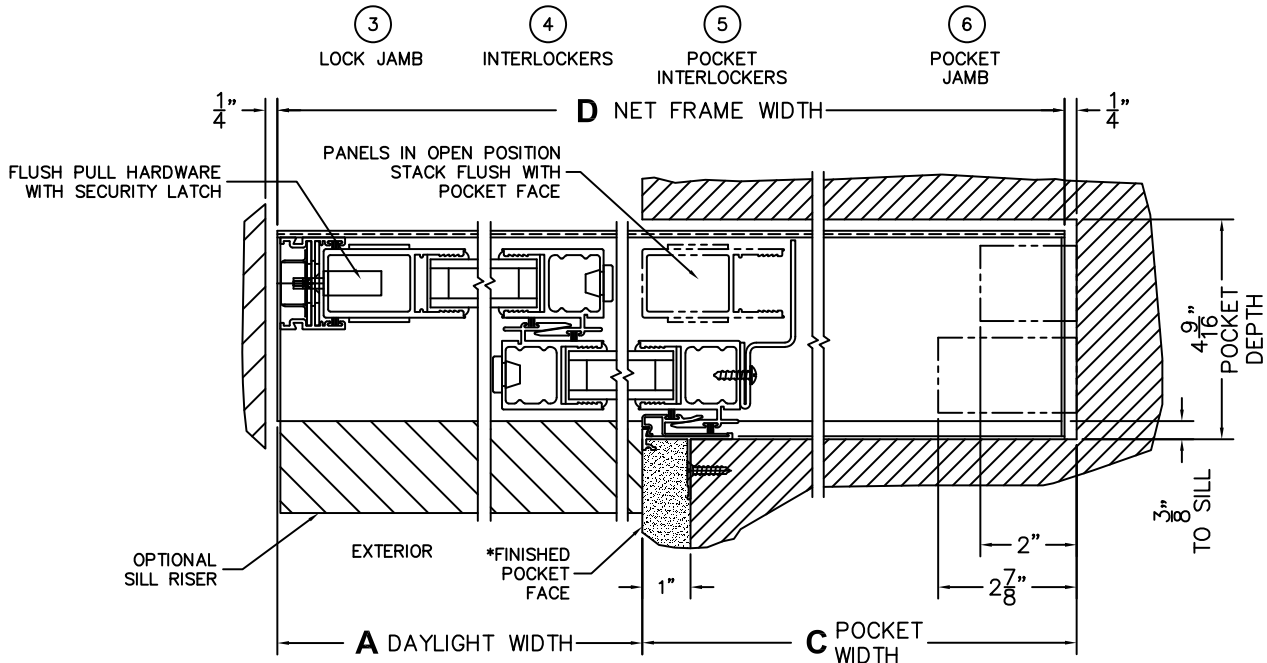

CALCULATED VALUES (FLEETWOOD SUPPLIED)

C(POCKET WIDTH)

D(NET FRAME WIDTH)

NOTES:

(USE RULER TO SCALE DIMENSIONS IN INCHES)

SCALE: 1/4

*CAUTION: WHEN CONSTRUCTING POCKET NOTE THAT DAYLIGHT WIDTH DOES NOT INCLUDE 1" SET BACK FOR POST INTERLOCKER.