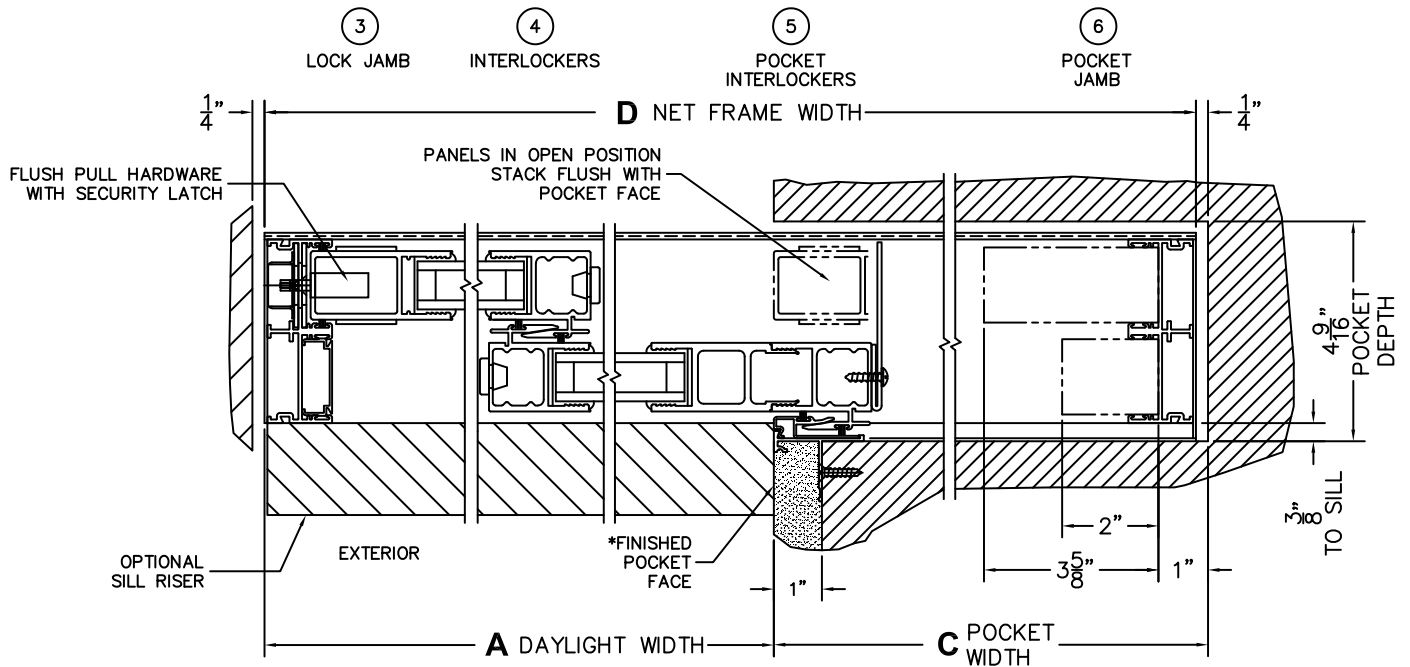

FLEETWOOD
WINDOWS & DOORS
FleetwoodUSA.com

NORWOOD 3070EX M/S
XXP CUSTOM CONFIGURATION
NO SCREEN

ORDER NO.:

ITEM NO.:

REQUIRED DEALER INFO.

A(DAYLIGHT WIDTH)

B(NET FRAME HEIGHT)

SILL PAN HEIGHT (INTERIOR LEG)
(3/4", 1-1/16", 1-7/16" OR 1-7/8")

CALCULATED VALUES (FLEETWOOD SUPPLIED)

C(POCKET WIDTH)

D(NET FRAME WIDTH)

NOTES:

(USE RULER TO SCALE DIMENSIONS IN INCHES)

SCALE: 1/4

*CAUTION: WHEN CONSTRUCTING POCKET NOTE THAT DAYLIGHT WIDTH DOES NOT INCLUDE 1" SET BACK FOR POST INTERLOCKER.