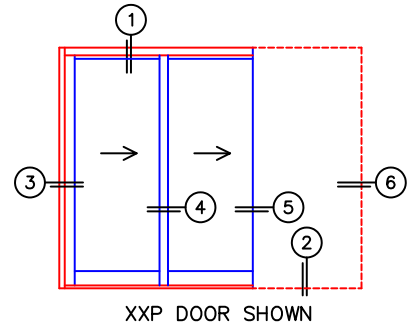

CALCULATED VALUES (FLEETWOOD SUPPLIED)

C(POCKET WIDTH)

D(NET FRAME WIDTH)

NOTES:

(USE RULER TO SCALE DIMENSIONS IN INCHES)

SCALE: 1/4

*CAUTION: WHEN CONSTRUCTING POCKET NOTE THAT DAYLIGHT WIDTH DOES NOT INCLUDE 1" SET BACK FOR POST INTERLOCKER.