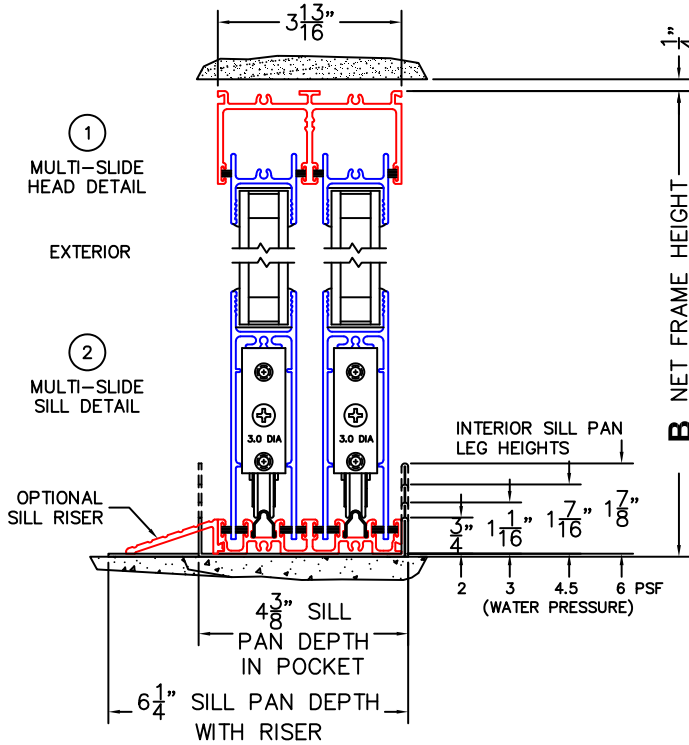

CALCULATED VALUES (FLEETWOOD SUPPLIED)

C(POCKET WIDTH)

D(NET FRAME WIDTH)

NOTES:

(USE RULER TO SCALE DIMENSIONS IN INCHES)

SCALE: 1/4

*CAUTION: WHEN CONSTRUCTING POCKET NOTE THAT DAYLIGHT WIDTH DOES NOT INCLUDE 1" SET BACK FOR POST INTERLOCKER.