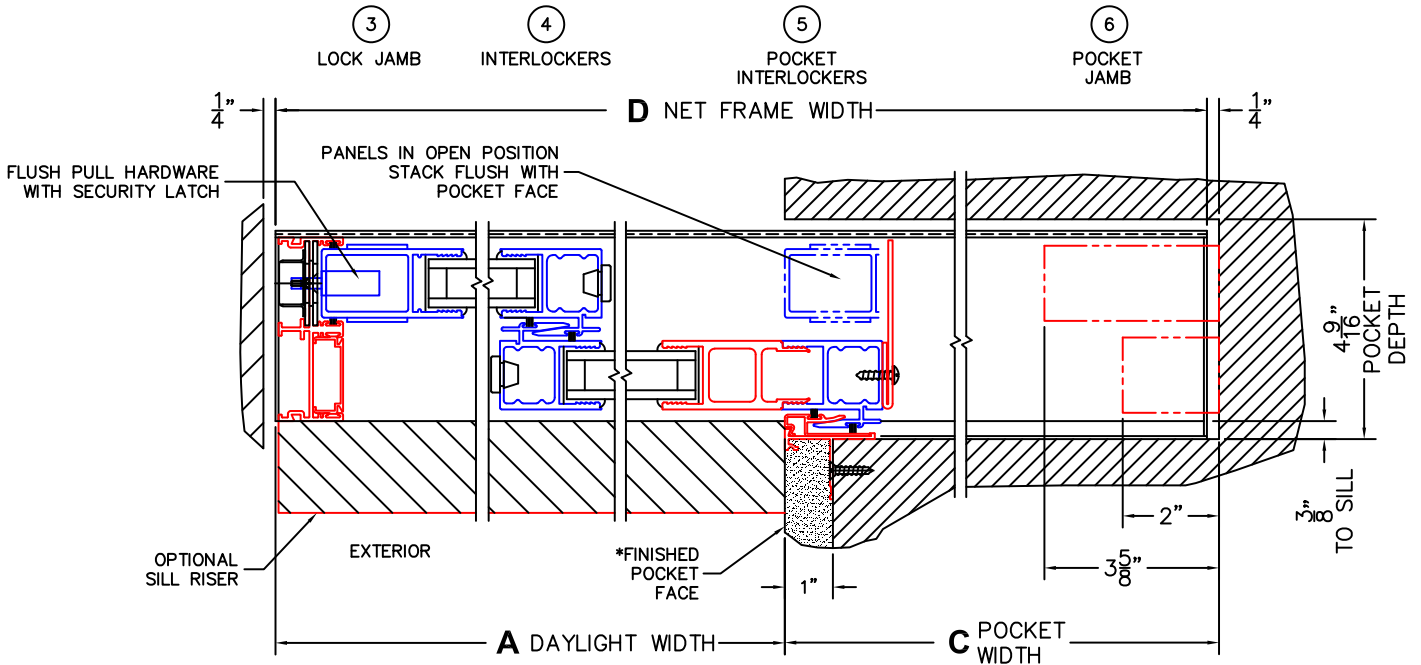

CALCULATED VALUES (FLEETWOOD SUPPLIED)

C(POCKET WIDTH)

D(NET FRAME WIDTH)

NOTES:

(USE RULER TO SCALE DIMENSIONS IN INCHES)

SCALE: 1/4

*CAUTION: WHEN CONSTRUCTING POCKET NOTE THAT DAYLIGHT WIDTH DOES NOT INCLUDE 1" SET BACK FOR POST INTERLOCKER.