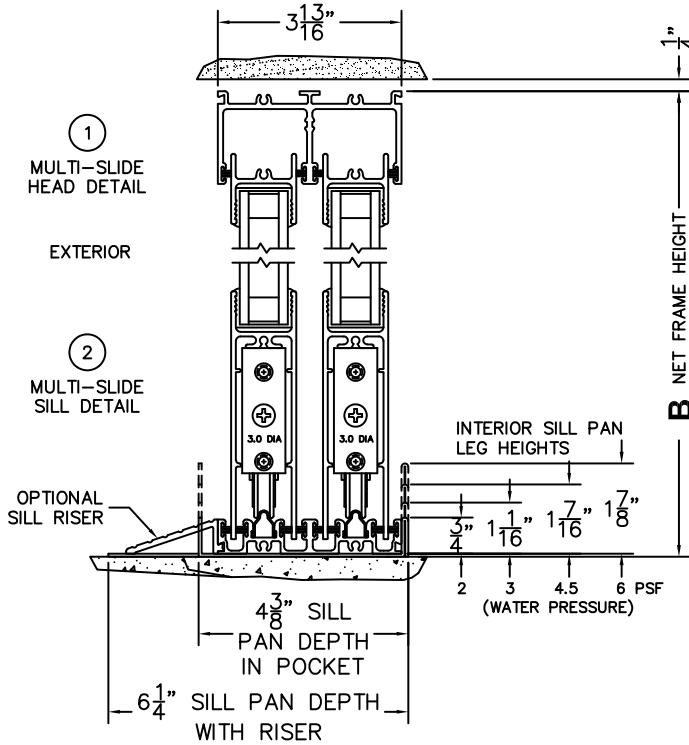

CALCULATED VALUES (FLEETWOOD SUPPLIED)

C(POCKET WIDTH)

D(NET FRAME WIDTH)

NOTES:

(USE RULER TO SCALE DIMENSIONS IN INCHES)

SCALE: 1/4

- ③
LOCK JAMB
- ④
INTERLOCKERS
- ⑤
POCKET
INTERLOCKERS
- ⑥
POCKET
JAMB

*CAUTION: WHEN CONSTRUCTING POCKET NOTE THAT DAYLIGHT WIDTH DOES NOT INCLUDE 1" SET BACK FOR POST INTERLOCKER.