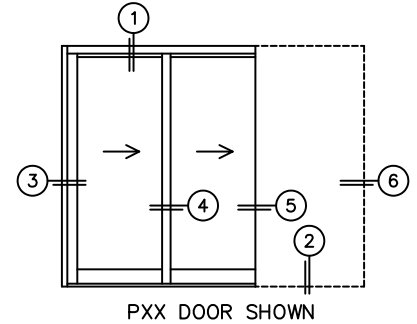

CALCULATED VALUES (FLEETWOOD SUPPLIED)

C(POCKET WIDTH)

D(NET FRAME WIDTH)

NOTES:

(USE RULER TO SCALE DIMENSIONS IN INCHES)

SCALE: 1/4

- ③
LOCK JAMB
- ④
INTERLOCKERS
- ⑤
POCKET
INTERLOCKERS
- ⑥
POCKET
JAMB

*CAUTION: WHEN CONSTRUCTING POCKET NOTE THAT DAYLIGHT WIDTH DOES NOT INCLUDE 1" SET BACK FOR POST INTERLOCKER.