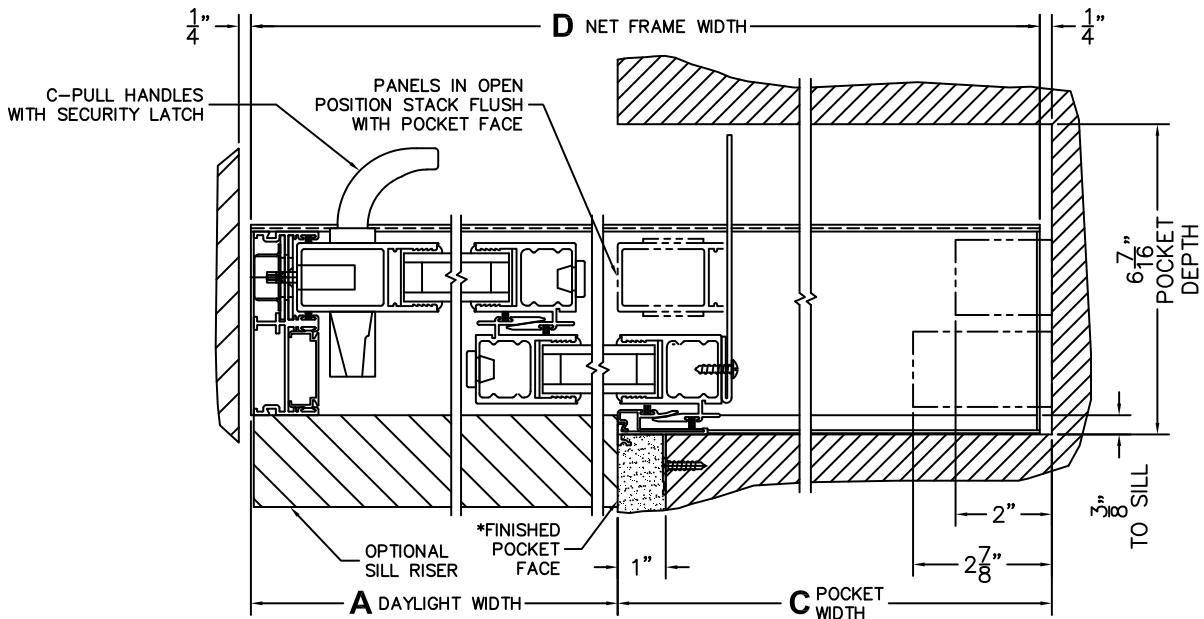

FLEETWOOD
WINDOWS & DOORS
FleetwoodUSA.com

NORWOOD 3070EX M/S
XXP CUSTOM CONFIGURATION
NO SCREEN

ORDER NO.:

ITEM NO.:

REQUIRED DEALER INFO.

A(DAYLIGHT WIDTH)

B(NET FRAME HEIGHT)

SILL PAN HEIGHT (INTERIOR LEG)
(3/4", 1-1/16", 1-7/16" OR 1-7/8")

CALCULATED VALUES (FLEETWOOD SUPPLIED)

C(POCKET WIDTH)

D(NET FRAME WIDTH)

NOTES:

(USE RULER TO SCALE DIMENSIONS IN INCHES)

SCALE: 1/4

- ③
LOCK JAMB
- ④
INTERLOCKERS
- ⑤
POCKET
INTERLOCKERS
- ⑥
POCKET
JAMB

*CAUTION: WHEN CONSTRUCTING POCKET NOTE THAT DAYLIGHT WIDTH DOES NOT INCLUDE 1" SET BACK FOR POST INTERLOCKER.