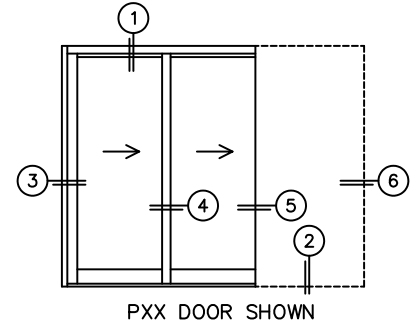

CALCULATED VALUES (FLEETWOOD SUPPLIED)

C(POCKET WIDTH)

D(NET FRAME WIDTH)

NOTES:

(USE RULER TO SCALE DIMENSIONS IN INCHES)

SCALE: 1/4"

- ③
LOCK JAMB
- ④
INTERLOCKERS
- ⑤
POCKET
INTERLOCKERS
- ⑥
POCKET
JAMB

*CAUTION: WHEN CONSTRUCTING POCKET NOTE THAT DAYLIGHT WIDTH DOES NOT INCLUDE 1" SET BACK FOR POST INTERLOCKER.