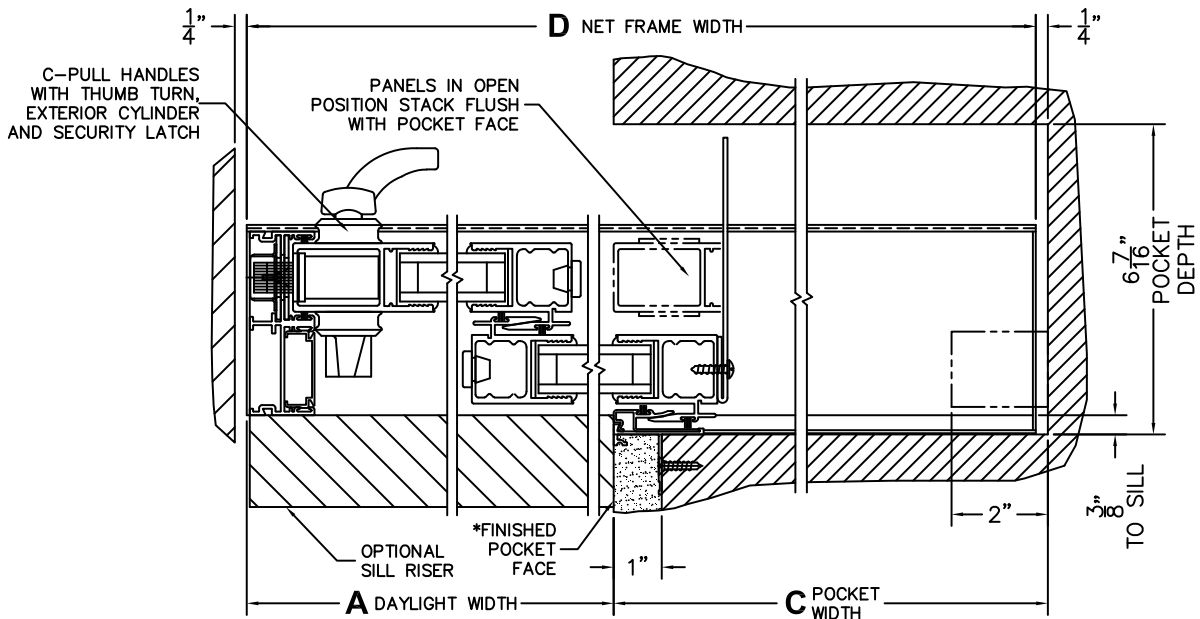

CALCULATED VALUES (FLEETWOOD SUPPLIED)

C(POCKET WIDTH)

D(NET FRAME WIDTH)

NOTES:

(USE RULER TO SCALE DIMENSIONS IN INCHES)

SCALE: 1/4"

- ③
LOCK JAMB
- ④
INTERLOCKERS
- ⑤
POCKET
INTERLOCKERS
- ⑥
POCKET
JAMB

*CAUTION: WHEN CONSTRUCTING POCKET NOTE THAT DAYLIGHT WIDTH DOES NOT INCLUDE 1" SET BACK FOR POST INTERLOCKER.