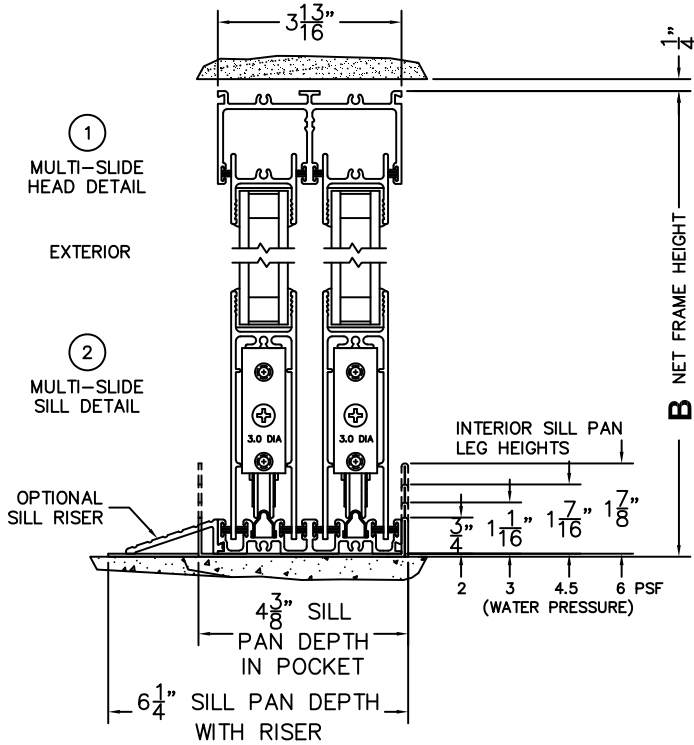

CALCULATED VALUES (FLEETWOOD SUPPLIED)

C(POCKET WIDTH)

D(NET FRAME WIDTH)

NOTES:

(USE RULER TO SCALE DIMENSIONS IN INCHES)

SCALE: 1/4"

- ③
LOCK JAMB
- ④
INTERLOCKERS
- ⑤
POCKET
INTERLOCKERS
- ⑥
POCKET
JAMB

*CAUTION: WHEN CONSTRUCTING POCKET NOTE THAT DAYLIGHT WIDTH DOES NOT INCLUDE 1" SET BACK FOR POST INTERLOCKER.