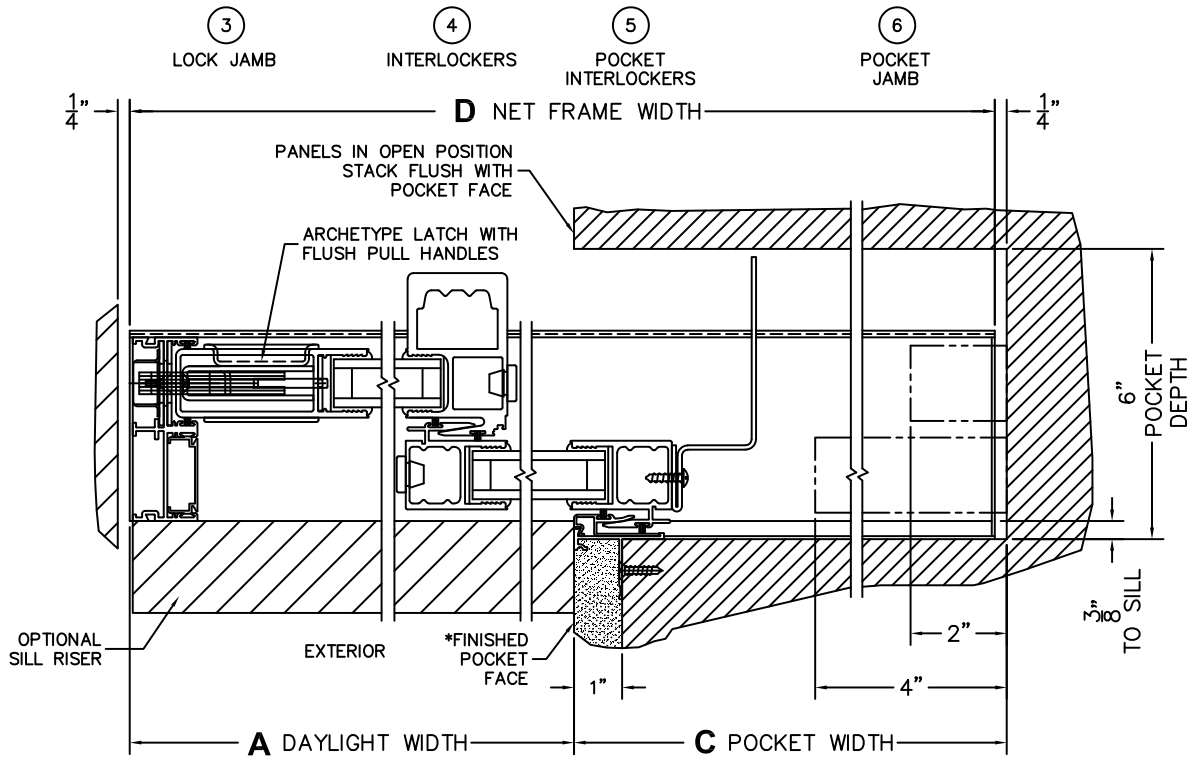

CALCULATED VALUES (FLEETWOOD SUPPLIED)

C(POCKET WIDTH)

D(NET FRAME WIDTH)

NOTES:

(USE RULER TO SCALE DIMENSIONS IN INCHES)

SCALE: 1/4

*CAUTION: WHEN CONSTRUCTING POCKET NOTE THAT DAYLIGHT WIDTH DOES NOT INCLUDE 1" SET BACK FOR POST INTERLOCKER.