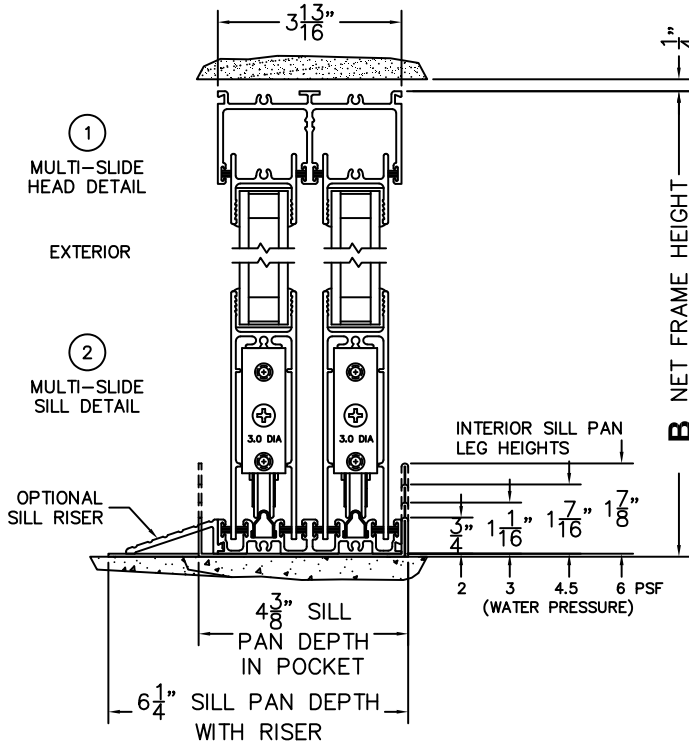

CALCULATED VALUES (FLEETWOOD SUPPLIED)

C(POCKET WIDTH)

D(NET FRAME WIDTH)

NOTES:

(USE RULER TO SCALE DIMENSIONS IN INCHES)

SCALE: 1/4

*CAUTION: WHEN CONSTRUCTING POCKET NOTE THAT DAYLIGHT WIDTH DOES NOT INCLUDE 1" SET BACK FOR POST INTERLOCKER.