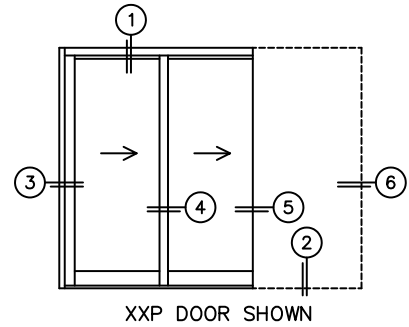

CALCULATED VALUES (FLEETWOOD SUPPLIED)

C(POCKET WIDTH)

D(NET FRAME WIDTH)

NOTES:

(USE RULER TO SCALE DIMENSIONS IN INCHES)

SCALE: 1/4

*CAUTION: WHEN CONSTRUCTING POCKET NOTE THAT DAYLIGHT WIDTH DOES NOT INCLUDE 1" SET BACK FOR POST INTERLOCKER.