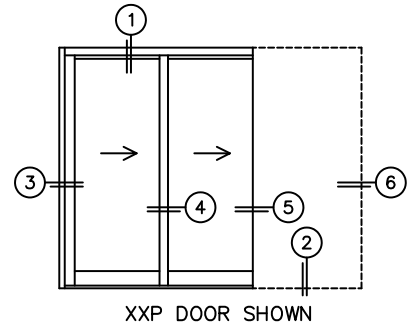

CALCULATED VALUES (FLEETWOOD SUPPLIED)

C(POCKET WIDTH)

D(NET FRAME WIDTH)

NOTES:

(USE RULER TO SCALE DIMENSIONS IN INCHES)

SCALE: 1/4

XXP DOOR SHOWN

*CAUTION: WHEN CONSTRUCTING POCKET NOTE THAT DAYLIGHT WIDTH DOES NOT INCLUDE 1" SET BACK FOR POST INTERLOCKER.