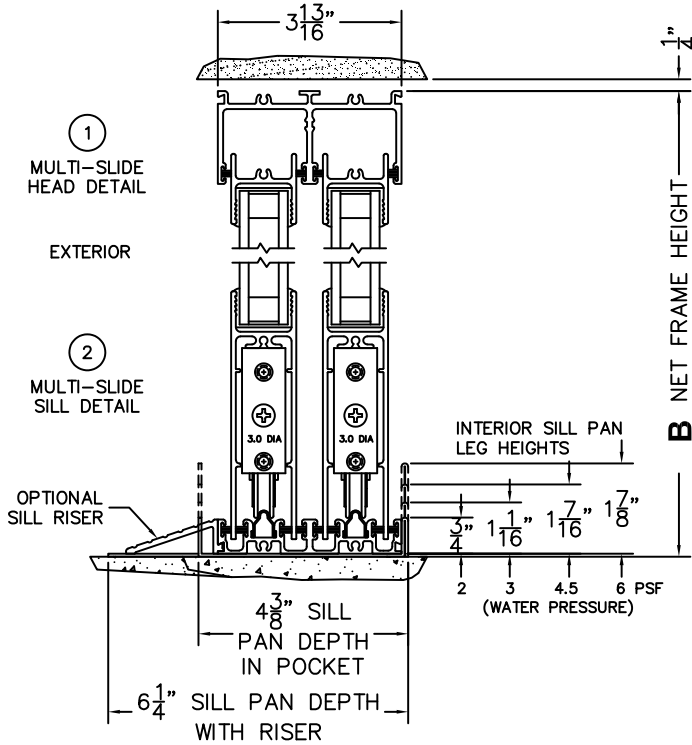

CALCULATED VALUES (FLEETWOOD SUPPLIED)

C(POCKET WIDTH)

D(NET FRAME WIDTH)

NOTES:

(USE RULER TO SCALE DIMENSIONS IN INCHES)

SCALE: 1/4

XXP DOOR SHOWN

*CAUTION: WHEN CONSTRUCTING POCKET NOTE THAT DAYLIGHT WIDTH DOES NOT INCLUDE 1" SET BACK FOR POST INTERLOCKER.