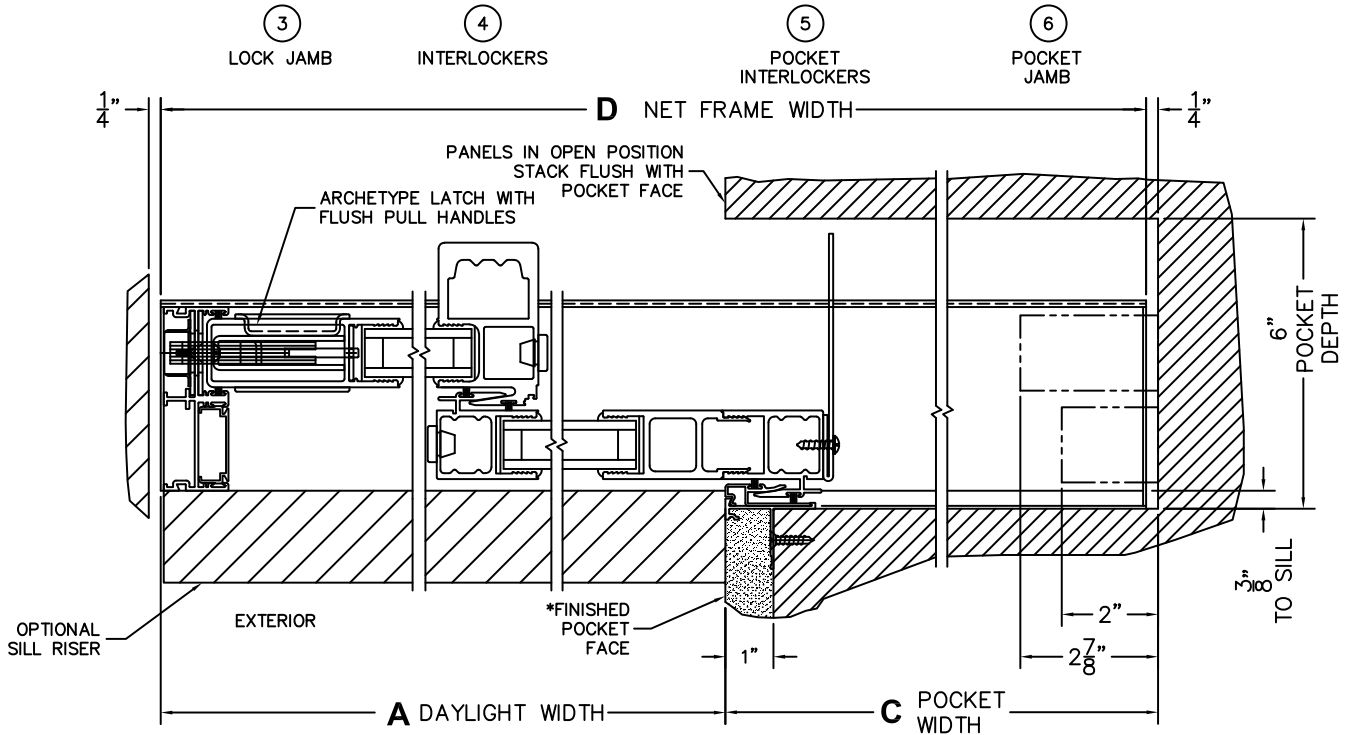

CALCULATED VALUES (FLEETWOOD SUPPLIED)

C(POCKET WIDTH)

D(NET FRAME WIDTH)

NOTES:

(USE RULER TO SCALE DIMENSIONS IN INCHES)

SCALE: 1/4

XXP DOOR SHOWN

*CAUTION: WHEN CONSTRUCTING POCKET NOTE THAT DAYLIGHT WIDTH DOES NOT INCLUDE 1" SET BACK FOR POST INTERLOCKER.