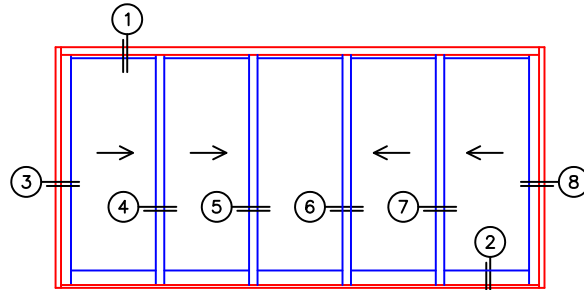

SILL PAN HEIGHT (INTERIOR LEG)  
(3/4", 1-1/16", 1-7/16" OR 1-7/8")

NOTES:

(USE RULER TO SCALE DIMENSIONS IN INCHES)

SCALE: 1/4

XXOXX DOOR SHOWN

**NORWOOD 3070EX M/S**  
WITH SCREENS  
XXOXX STANDARD CONFIGURATION

ORDER NO.:

ITEM NO.:

(USE RULER TO SCALE DIMENSIONS IN INCHES)

SCALE: 1/4