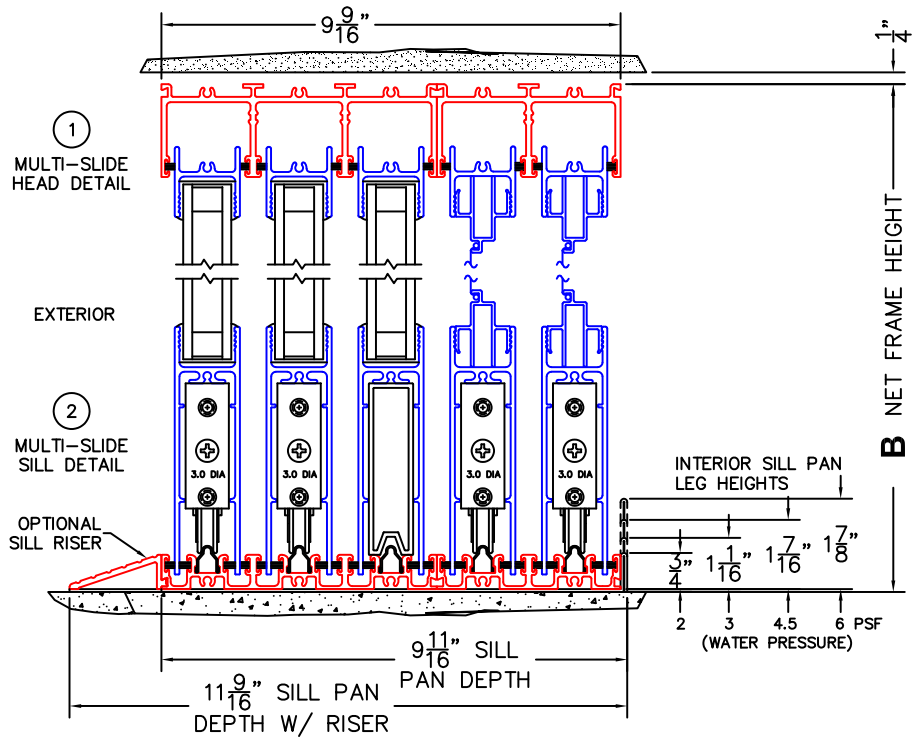

SILL PAN HEIGHT (INTERIOR LEG)  
(3/4", 1-1/16", 1-7/16" OR 1-7/8")

NOTES:

(USE RULER TO SCALE DIMENSIONS IN INCHES)

SCALE: 1/4

XXOXX DOOR SHOWN

**NORWOOD 3070EX M/S**  
WITH SCREENS  
XXOXX STANDARD CONFIGURATION

ORDER NO.:

ITEM NO.:

(USE RULER TO SCALE DIMENSIONS IN INCHES)

SCALE: 1/4