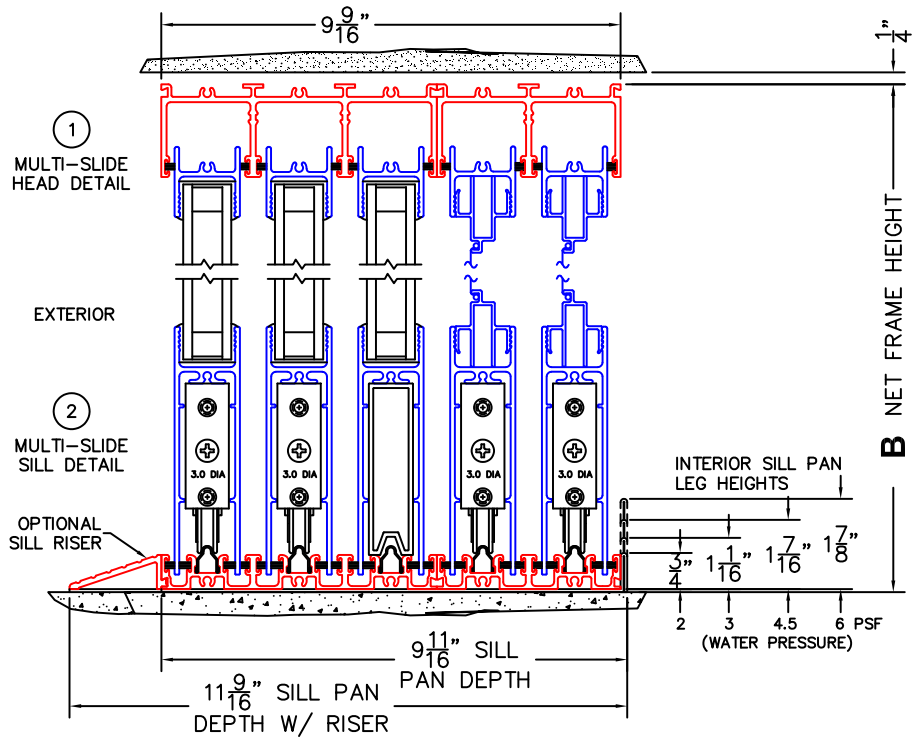

SILL PAN HEIGHT (INTERIOR LEG)  
(3/4", 1-1/16", 1-7/16" OR 1-7/8")

NOTES:

(USE RULER TO SCALE DIMENSIONS IN INCHES)

SCALE: 1/4

XXOXX DOOR SHOWN

**NORWOOD 3070EX M/S**  
WITH SCREENS  
XXOXX STANDARD CONFIGURATION

ORDER NO.:

ITEM NO.:

(USE RULER TO SCALE DIMENSIONS IN INCHES)

SCALE: 1/4