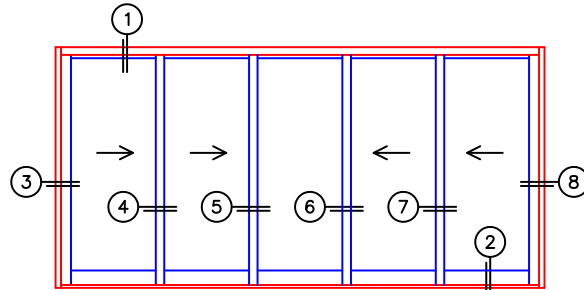

SILL PAN HEIGHT (INTERIOR LEG)  
(3/4", 1-1/16", 1-7/16" OR 1-7/8")

NOTES:

(USE RULER TO SCALE DIMENSIONS IN INCHES)

SCALE: 1/4

XXOXX DOOR SHOWN

**NORWOOD 3070EX M/S**  
WITH SCREENS  
XXOXX STANDARD CONFIGURATION

ORDER NO.:

ITEM NO.:

(USE RULER TO SCALE DIMENSIONS IN INCHES)

SCALE: 1/4