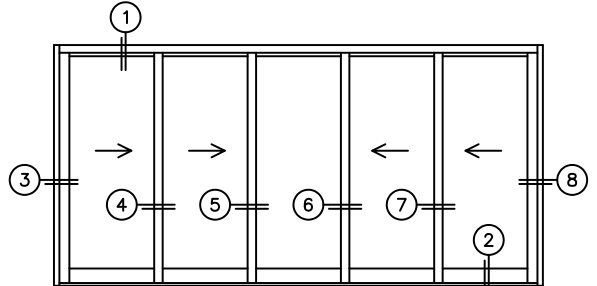

FLEETWOOD
WINDOWS & DOORS
FleetwoodUSA.com

NORWOOD 3070EX M/S
XXOXX CUSTOM CONFIGURATION
NO SCREENS

ORDER NO.:

ITEM NO.:

REQUIRED DEALER INFO.

A(NET FRAME WIDTH)

B(NET FRAME HEIGHT)

SILL PAN HEIGHT(INTERIOR LEG)
(3/4", 1-1/16", 1-7/16" OR 1-7/8")

NOTES:

(USE RULER TO SCALE DIMENSIONS IN INCHES)

SCALE: 1/4

XXOXX DOOR SHOWN

- ③
LOCK JAMB
- ④
INTERLOCKERS
- ⑤
INTERLOCKERS
- ⑥
INTERLOCKERS
- ⑦
INTERLOCKERS
- ⑧
LOCK JAMB