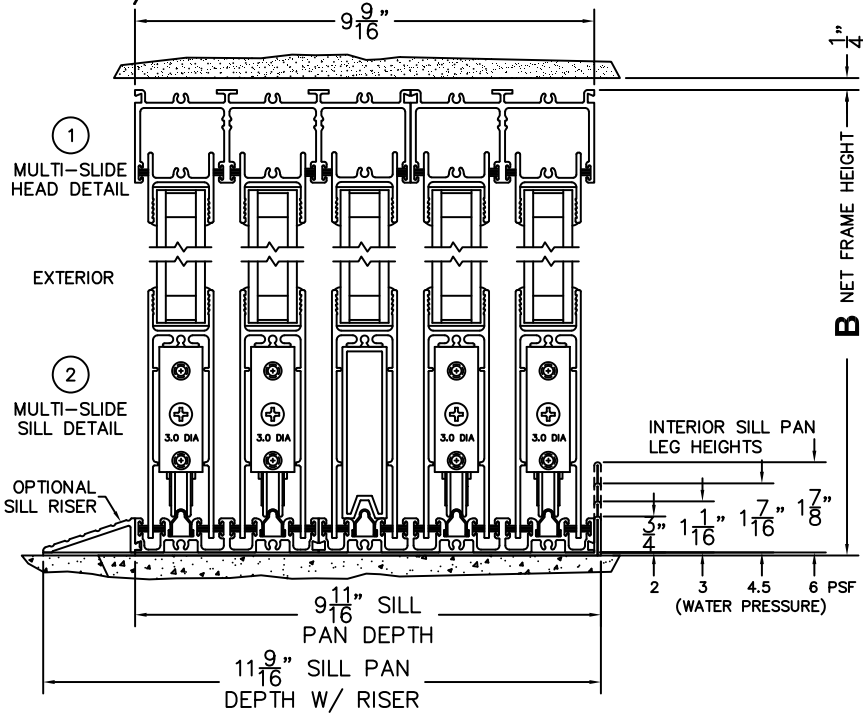

FLEETWOOD
WINDOWS & DOORS
FleetwoodUSA.com

NORWOOD 3070EX M/S
XXOXX CUSTOM CONFIGURATION
NO SCREENS

ORDER NO.:

ITEM NO.:

REQUIRED DEALER INFO.

A(NET FRAME WIDTH)

B(NET FRAME HEIGHT)

SILL PAN HEIGHT(INTERIOR LEG)
(3/4", 1-1/16", 1-7/16" OR 1-7/8")

NOTES:

(USE RULER TO SCALE DIMENSIONS IN INCHES)

SCALE: 1/4

XXOXX DOOR SHOWN

- ③
LOCK JAMB
- ④
INTERLOCKERS
- ⑤
INTERLOCKERS
- ⑥
INTERLOCKERS
- ⑦
INTERLOCKERS
- ⑧
LOCK JAMB