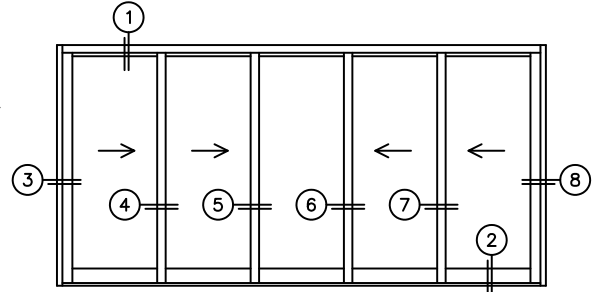

FLEETWOOD
WINDOWS & DOORS
FleetwoodUSA.com

NORWOOD 3070EX M/S
XXOXX CUSTOM CONFIGURATION
NO SCREENS

ORDER NO.:

ITEM NO.:

REQUIRED DEALER INFO.

A(NET FRAME WIDTH)

B(NET FRAME HEIGHT)

SILL PAN HEIGHT (INTERIOR LEG)
(3/4", 1-1/16", 1-7/16" OR 1-7/8")

NOTES:

(USE RULER TO SCALE DIMENSIONS IN INCHES)

SCALE: 1/4

XXOXX DOOR SHOWN

- ③
LOCK JAMB
- ④
INTERLOCKERS
- ⑤
INTERLOCKERS
- ⑥
INTERLOCKERS
- ⑦
INTERLOCKERS
- ⑧
LOCK JAMB