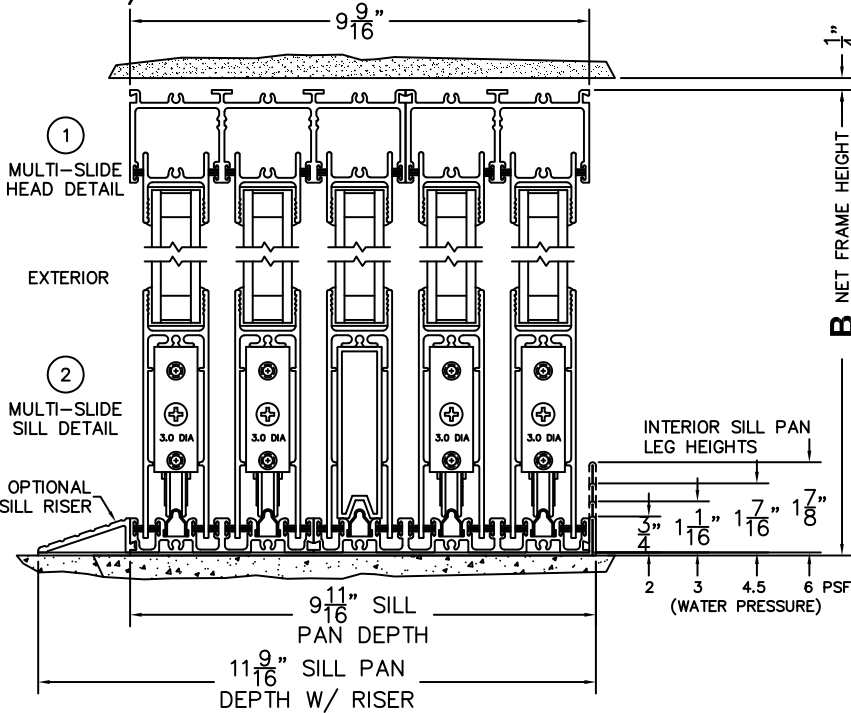

FLEETWOOD
WINDOWS & DOORS
FleetwoodUSA.com

NORWOOD 3070EX M/S
XXOXX CUSTOM CONFIGURATION
NO SCREENS

ORDER NO.:

ITEM NO.:

REQUIRED DEALER INFO.

A(NET FRAME WIDTH)

B(NET FRAME HEIGHT)

SILL PAN HEIGHT (INTERIOR LEG)
(3/4", 1-1/16", 1-7/16" OR 1-7/8")

NOTES:

(USE RULER TO SCALE DIMENSIONS IN INCHES)

SCALE: 1/4

XXOXX DOOR SHOWN

- ③
LOCK JAMB
- ④
INTERLOCKERS
- ⑤
INTERLOCKERS
- ⑥
INTERLOCKERS
- ⑦
INTERLOCKERS
- ⑧
LOCK JAMB