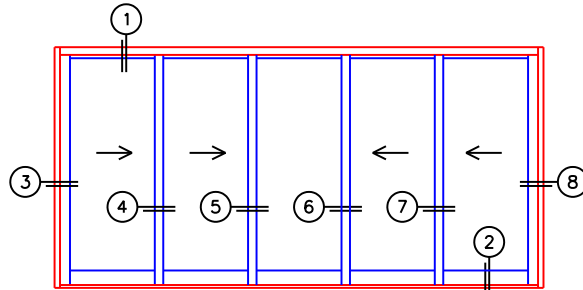

FLEETWOOD
WINDOWS & DOORS
FleetwoodUSA.com

NORWOOD 3070EX M/S
XXOXX STANDARD CONFIGURATION
WITH SCREENS

ORDER NO.:

ITEM NO.:

REQUIRED DEALER INFO.

A(NET FRAME WIDTH)

B(NET FRAME HEIGHT)

SILL PAN HEIGHT (INTERIOR LEG)
(3/4", 1-1/16", 1-7/16" OR 1-7/8")

NOTES:

(USE RULER TO SCALE DIMENSIONS IN INCHES)

SCALE: 1/4

XXOXX DOOR SHOWN

NORWOOD 3070EX M/S
WITH SCREENS
XXOXX STANDARD CONFIGURATION

ORDER NO.:

ITEM NO.:

(USE RULER TO SCALE DIMENSIONS IN INCHES)

SCALE: 1/4