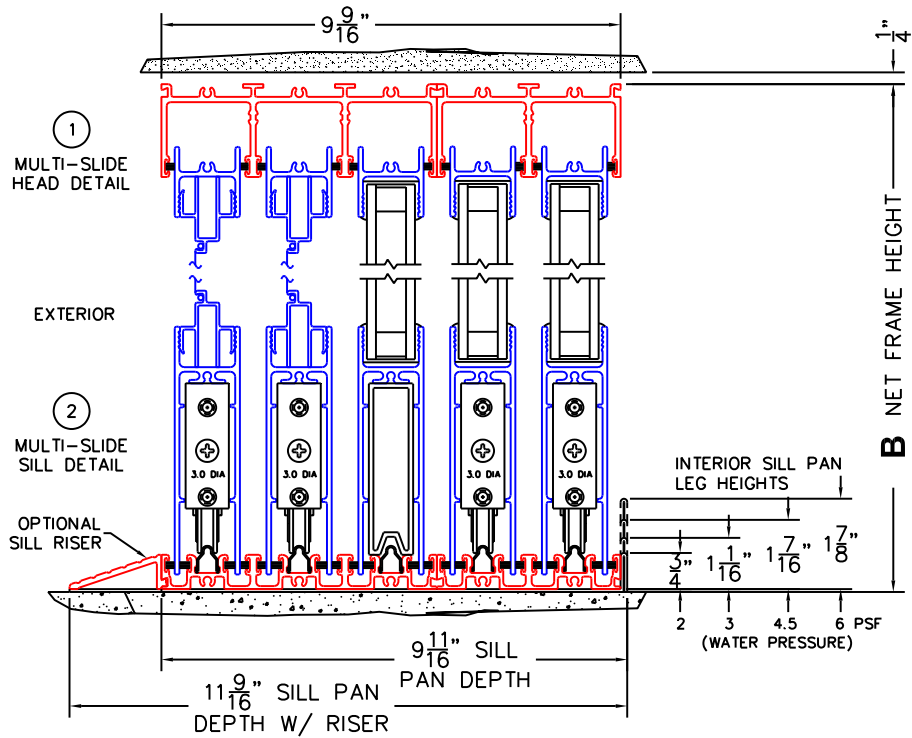

NOTES:

(USE RULER TO SCALE DIMENSIONS IN INCHES)

SCALE: 1/4

XXOXX DOOR SHOWN

NORWOOD 3070EX M/S
WITH SCREENS
XXOXX STANDARD CONFIGURATION

ORDER NO.:

ITEM NO.:

(USE RULER TO SCALE DIMENSIONS IN INCHES)

SCALE: 1/4