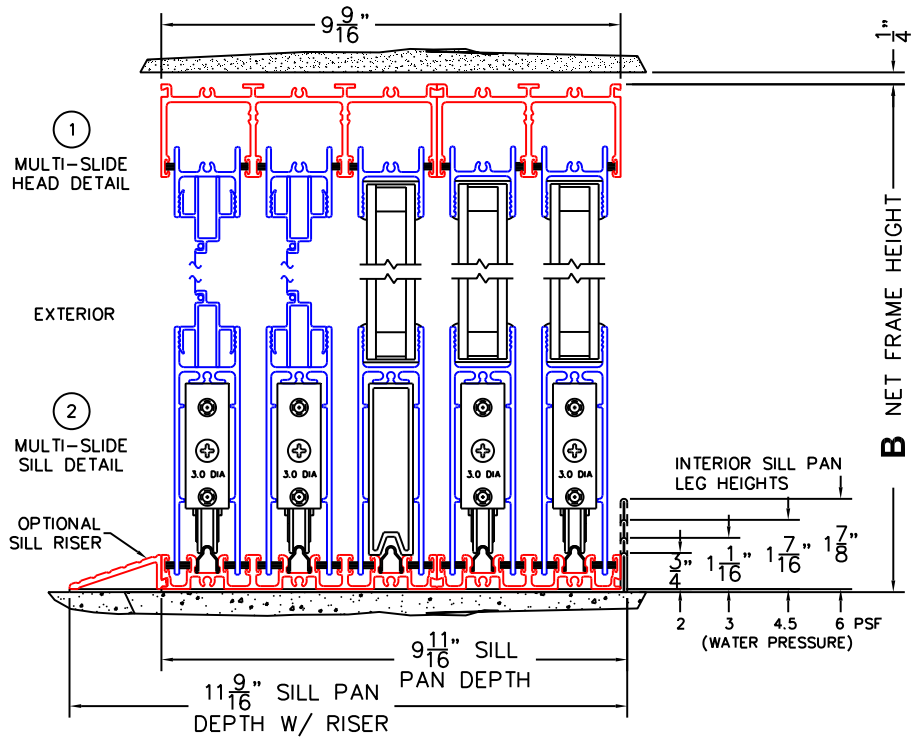

SILL PAN HEIGHT (INTERIOR LEG)  
(3/4", 1-1/16", 1-7/16" OR 1-7/8")

NOTES:

(USE RULER TO SCALE DIMENSIONS IN INCHES)

SCALE: 1/4

XXOXX DOOR SHOWN

(USE RULER TO SCALE DIMENSIONS IN INCHES)

SCALE: 1/4