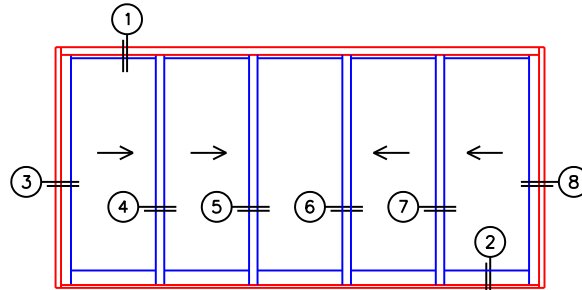

SILL PAN HEIGHT (INTERIOR LEG)  
(3/4", 1-1/16", 1-7/16" OR 1-7/8")

NOTES:

(USE RULER TO SCALE DIMENSIONS IN INCHES)

SCALE: 1/4

XXOXX DOOR SHOWN

(USE RULER TO SCALE DIMENSIONS IN INCHES)

SCALE: 1/4