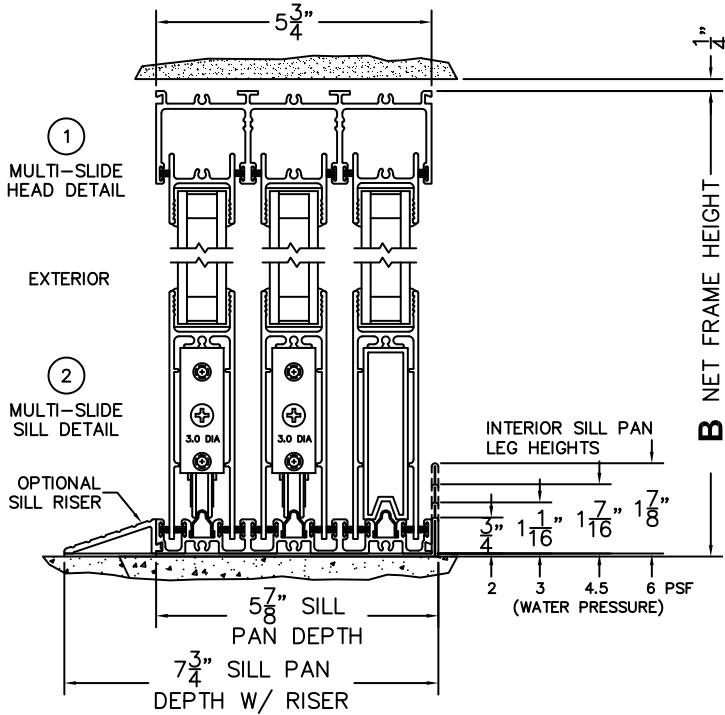

FLEETWOOD
WINDOWS & DOORS
FleetwoodUSA.com

NORWOOD 3070EX M/S
XXOXX STANDARD CONFIGURATION
NO SCREENS

ORDER NO.:

ITEM NO.:

REQUIRED DEALER INFO.

A(NET FRAME WIDTH)

B(NET FRAME HEIGHT)

SILL PAN HEIGHT(INTERIOR LEG)
(3/4", 1-1/16", 1-7/16" OR 1-7/8")

NOTES:

(USE RULER TO SCALE DIMENSIONS IN INCHES)

SCALE: 1/4

- ③
LOCK JAMB
- ④
INTERLOCKERS
- ⑤
INTERLOCKERS
- ⑥
INTERLOCKERS
- ⑦
INTERLOCKERS
- ⑧
LOCK JAMB