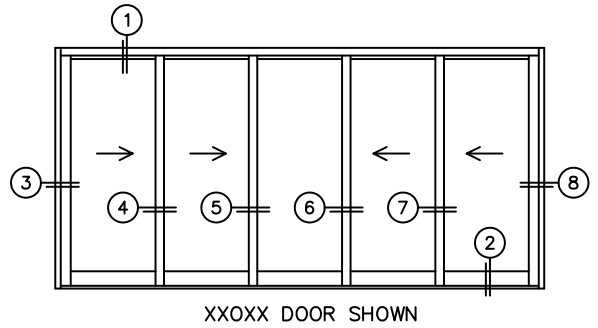

FLEETWOOD
WINDOWS & DOORS
FleetwoodUSA.com

NORWOOD 3070EX M/S
XXOXX STANDARD CONFIGURATION
NO SCREENS

ORDER NO.:

ITEM NO.:

REQUIRED DEALER INFO.

A(NET FRAME WIDTH)

B(NET FRAME HEIGHT)

SILL PAN HEIGHT(INTERIOR LEG)
(3/4", 1-1/16", 1-7/16" OR 1-7/8")

NOTES:

(USE RULER TO SCALE DIMENSIONS IN INCHES)

SCALE: 1/4

- ③
LOCK JAMB
- ④
INTERLOCKERS
- ⑤
INTERLOCKERS
- ⑥
INTERLOCKERS
- ⑦
INTERLOCKERS
- ⑧
LOCK JAMB