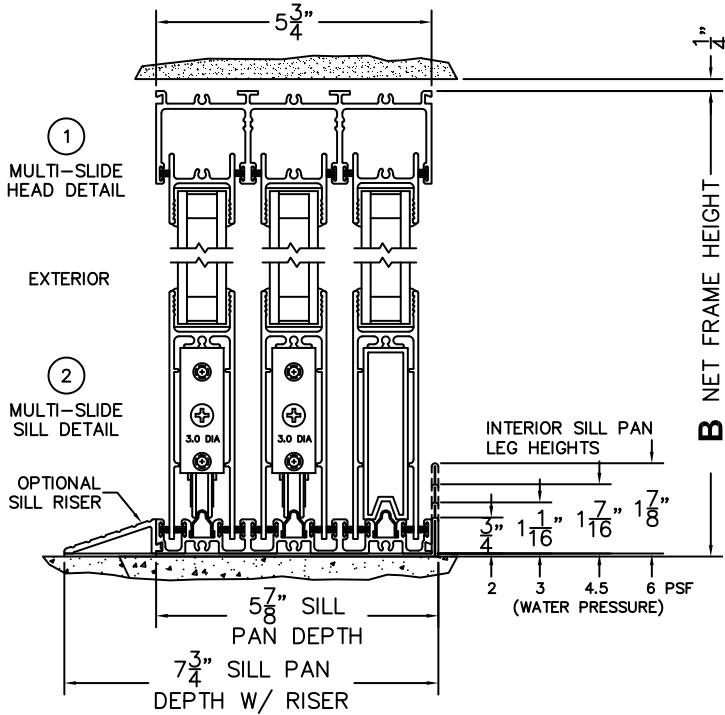

FLEETWOOD
WINDOWS & DOORS
FleetwoodUSA.com

NORWOOD 3070EX M/S
XXOXX STANDARD CONFIGURATION
NO SCREENS

ORDER NO.:

ITEM NO.:

REQUIRED DEALER INFO.

A(NET FRAME WIDTH)

B(NET FRAME HEIGHT)

SILL PAN HEIGHT (INTERIOR LEG)
(3/4", 1-1/16", 1-7/16" OR 1-7/8")

NOTES:

(USE RULER TO SCALE DIMENSIONS IN INCHES)

SCALE: 1/4

- ③
LOCK JAMB
- ④
INTERLOCKERS
- ⑤
INTERLOCKERS
- ⑥
INTERLOCKERS
- ⑦
INTERLOCKERS
- ⑧
LOCK JAMB