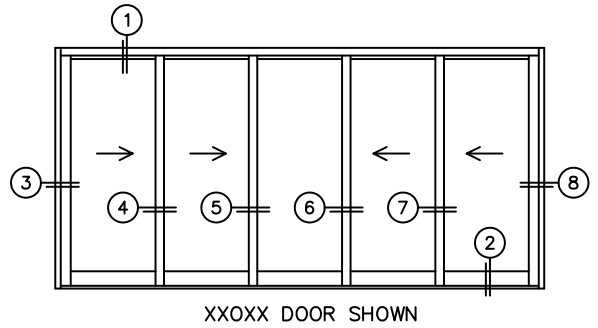

FLEETWOOD
WINDOWS & DOORS
FleetwoodUSA.com

NORWOOD 3070EX M/S
XXOXX STANDARD CONFIGURATION
NO SCREENS

ORDER NO.:

ITEM NO.:

REQUIRED DEALER INFO.

A(NET FRAME WIDTH)

B(NET FRAME HEIGHT)

SILL PAN HEIGHT (INTERIOR LEG)
(3/4", 1-1/16", 1-7/16" OR 1-7/8")

NOTES:

(USE RULER TO SCALE DIMENSIONS IN INCHES)

SCALE: 1/4

- ③
LOCK JAMB
- ④
INTERLOCKERS
- ⑤
INTERLOCKERS
- ⑥
INTERLOCKERS
- ⑦
INTERLOCKERS
- ⑧
LOCK JAMB