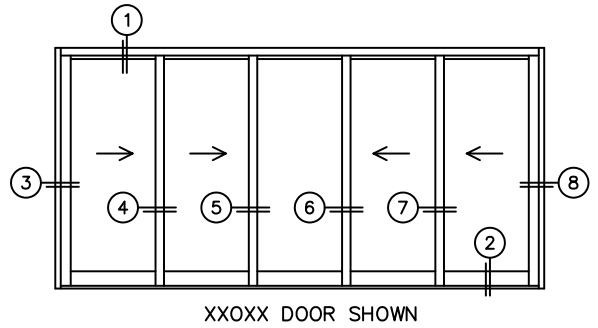

FLEETWOOD
WINDOWS & DOORS
FleetwoodUSA.com

NORWOOD 3070EX M/S
XXOXX STANDARD CONFIGURATION
NO SCREENS

ORDER NO.:

ITEM NO.:

REQUIRED DEALER INFO.

A(NET FRAME WIDTH)

B(NET FRAME HEIGHT)

SILL PAN HEIGHT (INTERIOR LEG)
(3/4", 1-1/16", 1-7/16" OR 1-7/8")

NOTES:

(USE RULER TO SCALE DIMENSIONS IN INCHES)

SCALE: 1/4

3 LOCK JAMB

4 INTERLOCKERS

5 INTERLOCKERS

6 INTERLOCKERS

7 INTERLOCKERS

8 LOCK JAMB

ARCHETYPE LATCH WITH FLUSH PULL HANDLES