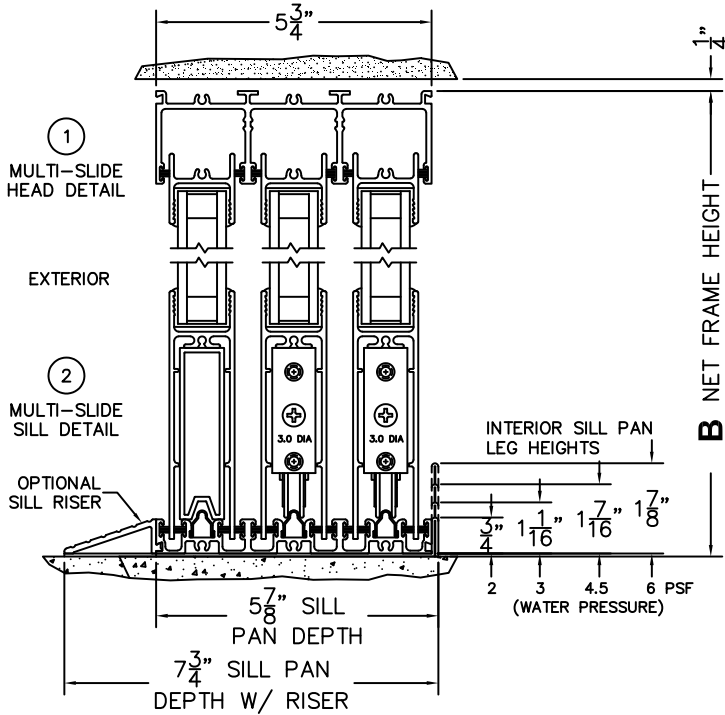

FLEETWOOD
WINDOWS & DOORS
FleetwoodUSA.com

NORWOOD 3070EX M/S
XXOXX STANDARD CONFIGURATION
NO SCREENS

ORDER NO.:

ITEM NO.:

REQUIRED DEALER INFO.

A(NET FRAME WIDTH)

B(NET FRAME HEIGHT)

SILL PAN HEIGHT (INTERIOR LEG)
(3/4", 1-1/16", 1-7/16" OR 1-7/8")

NOTES:

(USE RULER TO SCALE DIMENSIONS IN INCHES)

SCALE: 1/4

3 LOCK JAMB

4 INTERLOCKERS

5 INTERLOCKERS

6 INTERLOCKERS

7 INTERLOCKERS

8 LOCK JAMB

ARCHETYPE LATCH WITH FLUSH PULL HANDLES