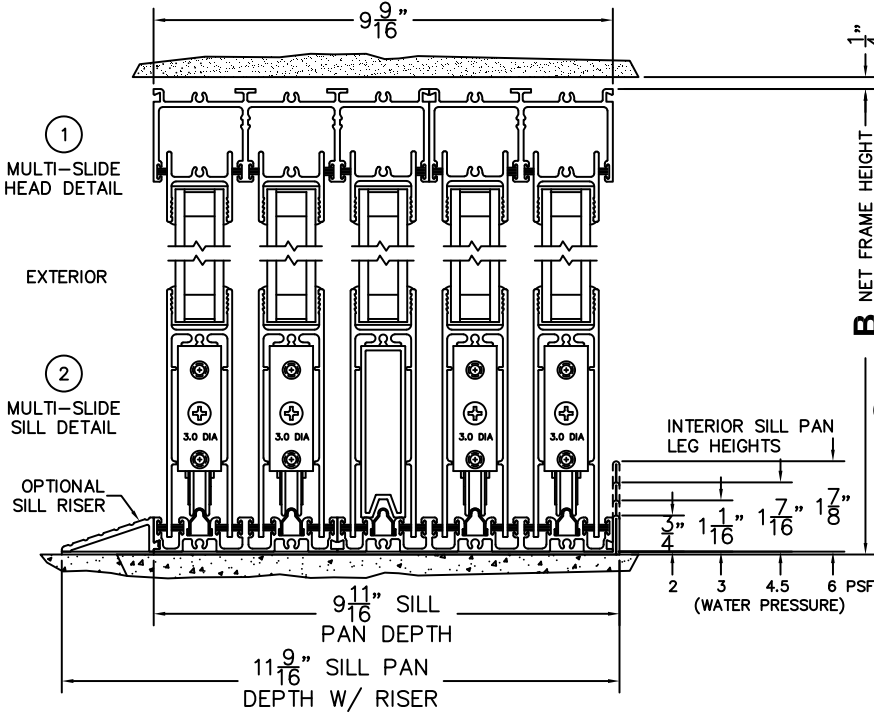

FLEETWOOD
WINDOWS & DOORS
FleetwoodUSA.com

NORWOOD 3070EX M/S
XXOXX STANDARD CONFIGURATION
NO SCREENS

ORDER NO.:

ITEM NO.:

REQUIRED DEALER INFO.

A(NET FRAME WIDTH)

B(NET FRAME HEIGHT)

SILL PAN HEIGHT (INTERIOR LEG)
(3/4", 1-1/16", 1-7/16" OR 1-7/8")

NOTES:

(USE RULER TO SCALE DIMENSIONS IN INCHES)

SCALE: 1/4

XXOXX DOOR SHOWN