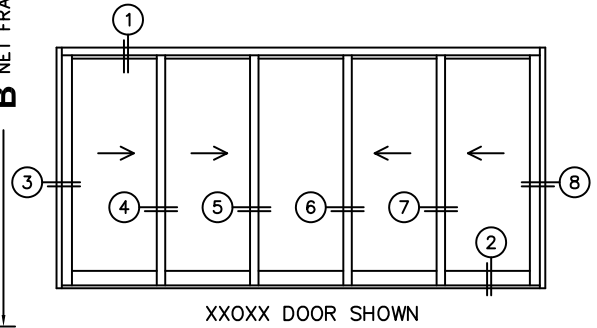

FLEETWOOD
WINDOWS & DOORS
FleetwoodUSA.com

NORWOOD 3070EX M/S
XXOXX STANDARD CONFIGURATION
NO SCREENS

ORDER NO.:

ITEM NO.:

REQUIRED DEALER INFO.

A(NET FRAME WIDTH)

B(NET FRAME HEIGHT)

SILL PAN HEIGHT (INTERIOR LEG)
(3/4", 1-1/16", 1-7/16" OR 1-7/8")

NOTES:

(USE RULER TO SCALE DIMENSIONS IN INCHES)

SCALE: 1/4

XXOXX DOOR SHOWN