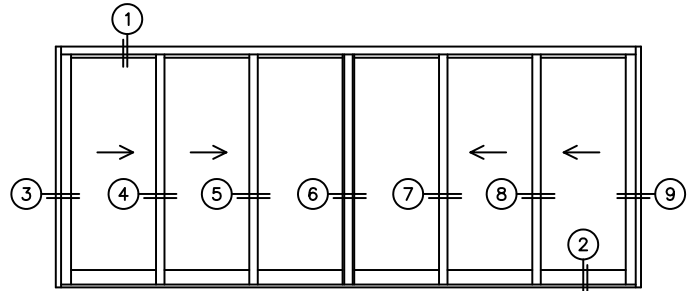

SILL PAN HEIGHT (INTERIOR LEG)
(3/4", 1-1/16", 1-7/16" OR 1-7/8")

NOTES:

(USE RULER TO SCALE DIMENSIONS IN INCHES)

SCALE: 1/4

XXOOXX DOOR SHOWN

- ③
LOCK JAMB
- ④
INTERLOCKERS
- ⑤
INTERLOCKERS
- ⑥
TDL
- ⑦
INTERLOCKERS
- ⑧
INTERLOCKERS
- ⑨
LOCK JAMB