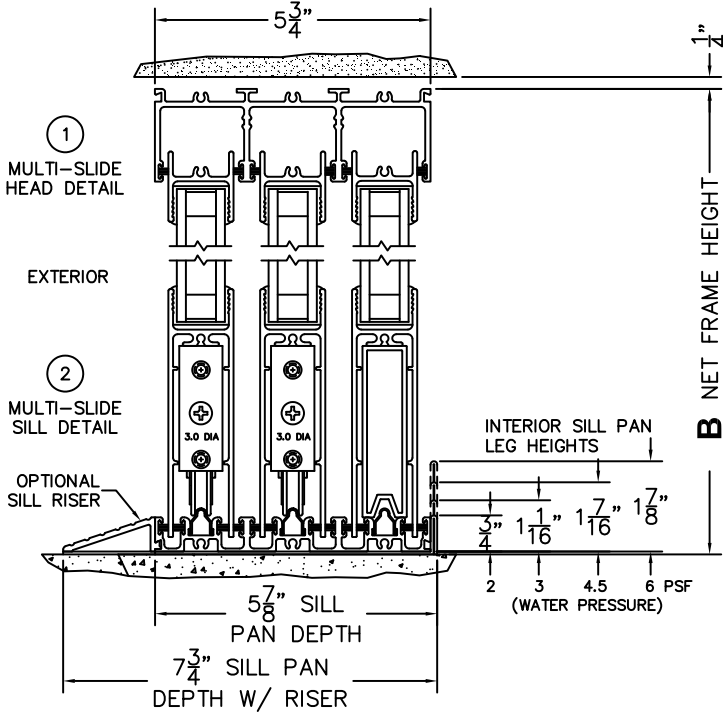

SILL PAN HEIGHT (INTERIOR LEG)
(3/4", 1-1/16", 1-7/16" OR 1-7/8")

NOTES:

(USE RULER TO SCALE DIMENSIONS IN INCHES)

SCALE: 1/4

XXOOXX DOOR SHOWN

- ③
LOCK JAMB
- ④
INTERLOCKERS
- ⑤
INTERLOCKERS
- ⑥
TDL
- ⑦
INTERLOCKERS
- ⑧
INTERLOCKERS
- ⑨
LOCK JAMB