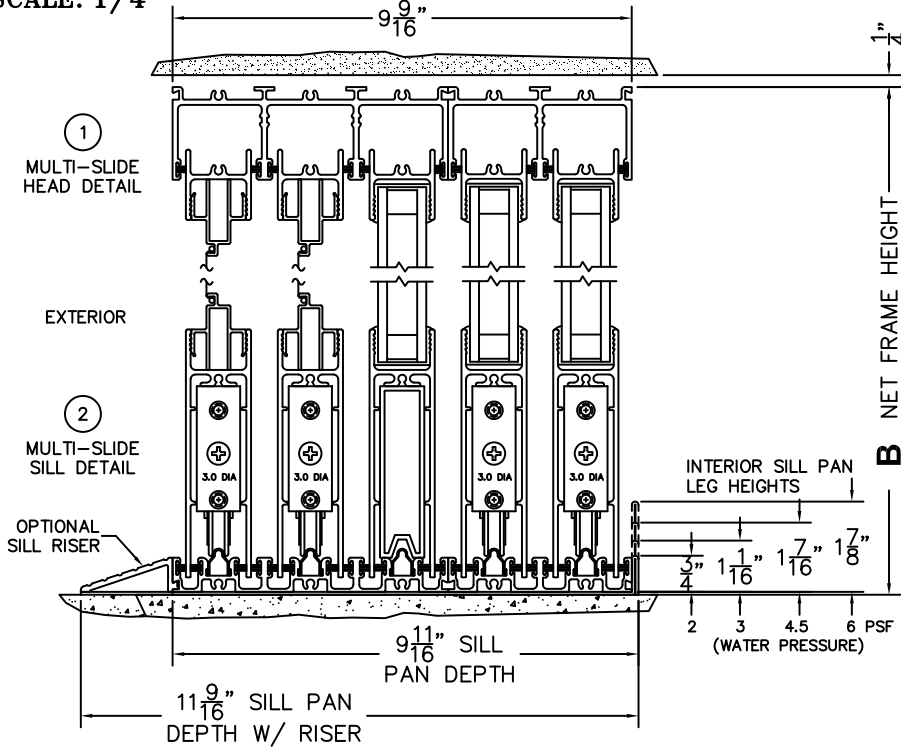

FLEETWOOD
WINDOWS & DOORS
FleetwoodUSA.com

NORWOOD 3070EX M/S
XX000 STANDARD CONFIGURATION
WITH SCREENS

ORDER NO.:

ITEM NO.:

REQUIRED DEALER INFO.

A(NET FRAME WIDTH)

B(NET FRAME HEIGHT)

SILL PAN HEIGHT (INTERIOR LEG)
(3/4", 1-1/16", 1-7/16" OR 1-7/8")

NOTES:

(USE RULER TO SCALE DIMENSIONS IN INCHES)

SCALE: 1/4

XX000 DOOR SHOWN

- (3)
LOCK JAMB
- (4)
INTERLOCKERS
- (5)
INTERLOCKERS
- (6)
T-MULLION
- (7)
T-MULLION
- (8)
FIXED JAMB