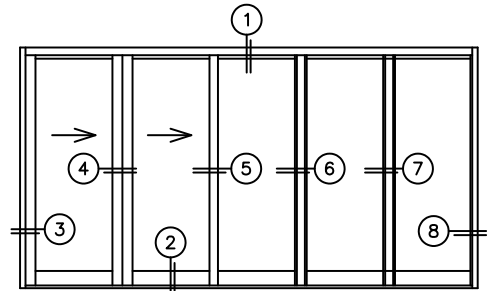

FLEETWOOD
WINDOWS & DOORS
FleetwoodUSA.com

NORWOOD 3070EX M/S
XX000 STANDARD CONFIGURATION
WITH SCREENS

ORDER NO.:

ITEM NO.:

REQUIRED DEALER INFO.

A(NET FRAME WIDTH)

B(NET FRAME HEIGHT)

SILL PAN HEIGHT (INTERIOR LEG)
(3/4", 1-1/16", 1-7/16" OR 1-7/8")

NOTES:

(USE RULER TO SCALE DIMENSIONS IN INCHES)

SCALE: 1/4

XX000 DOOR SHOWN

- (3)
LOCK JAMB
- (4)
INTERLOCKERS
- (5)
INTERLOCKERS
- (6)
T-MULLION
- (7)
T-MULLION
- (8)
FIXED JAMB