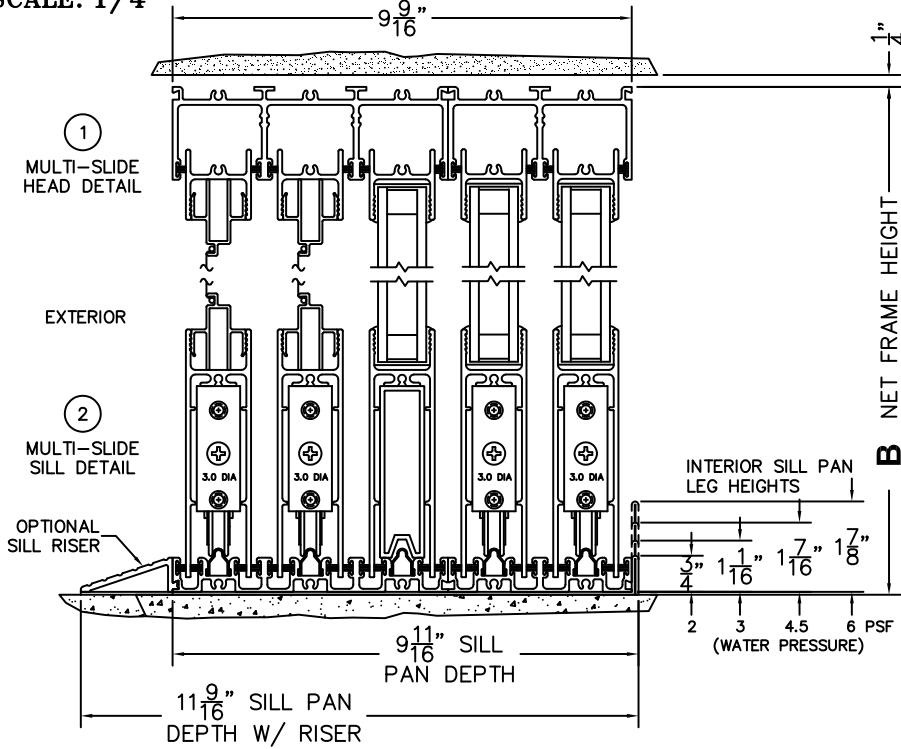

FLEETWOOD
WINDOWS & DOORS
FleetwoodUSA.com

NORWOOD 3070EX M/S
XX000 STANDARD CONFIGURATION
WITH SCREENS

ORDER NO.:

ITEM NO.:

REQUIRED DEALER INFO.

A(NET FRAME WIDTH)

B(NET FRAME HEIGHT)

SILL PAN HEIGHT (INTERIOR LEG)
(3/4", 1-1/16", 1-7/16" OR 1-7/8")

NOTES:

(USE RULER TO SCALE DIMENSIONS IN INCHES)

SCALE: 1/4

XX000 DOOR SHOWN

③
LOCK JAMB

④
INTERLOCKERS

⑤
INTERLOCKERS

⑥
T-MULLION