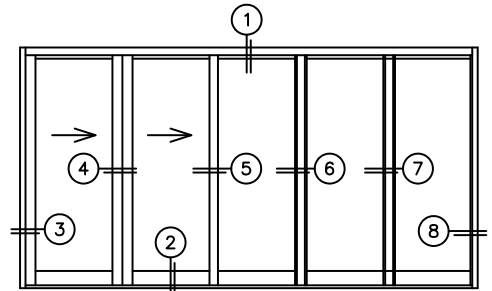

FLEETWOOD
WINDOWS & DOORS
FleetwoodUSA.com

NORWOOD 3070EX M/S
XX000 STANDARD CONFIGURATION
WITH SCREENS

ORDER NO.:

ITEM NO.:

REQUIRED DEALER INFO.

A(NET FRAME WIDTH)

B(NET FRAME HEIGHT)

SILL PAN HEIGHT (INTERIOR LEG)
(3/4", 1-1/16", 1-7/16" OR 1-7/8")

NOTES:

(USE RULER TO SCALE DIMENSIONS IN INCHES)

SCALE: 1/4

XX000 DOOR SHOWN

③
LOCK JAMB

④
INTERLOCKERS

⑤
INTERLOCKERS

⑥
T-MULLION