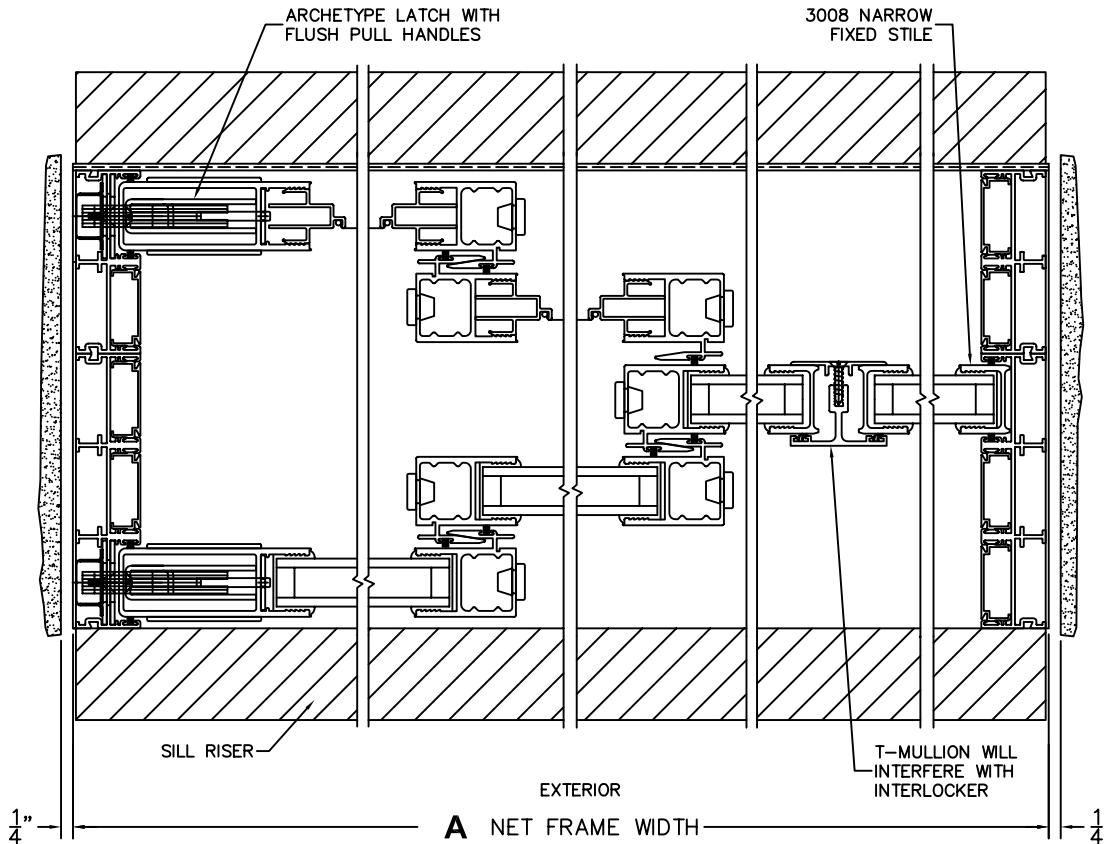

FLEETWOOD
WINDOWS & DOORS
FleetwoodUSA.com

NORWOOD 3070EX M/S
XX00 CUSTOM CONFIGURATION
WITH SCREENS

ORDER NO.:

ITEM NO.:

SCALE: 1/4

REQUIRED DEALER INFO.

A (NET FRAME WIDTH)

B (NET FRAME HEIGHT)

SILL PAN HEIGHT (INTERIOR LEG)
(3/4", 1-1/16", 1-7/16" OR 1-7/8")

NOTES:

XX00 DOOR SHOWN

③ LOCK JAMB ④ INTERLOCKERS ⑤ INTERLOCKERS ⑥ INTERLOCKERS ⑦ FIXED JAMB

A NET FRAME WIDTH

FLEETWOOD
WINDOWS & DOORS
FleetwoodUSA.com

NORWOOD 3070EX M/S
XX00 CUSTOM CONFIGURATION
WITH SCREENS

ORDER NO.:

ITEM NO.:

SCALE: 1/4

DOOR IN OPEN POSITION