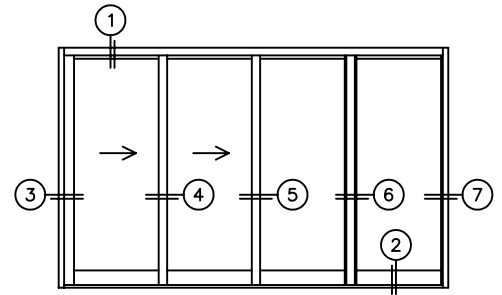

FLEETWOOD
WINDOWS & DOORS
FleetwoodUSA.com

NORWOOD 3070EX M/S
XX00 CUSTOM CONFIGURATION
WITH SCREENS

ORDER NO.:

ITEM NO.:

SCALE: 1/4

REQUIRED DEALER INFO.

A (NET FRAME WIDTH)

B (NET FRAME HEIGHT)

SILL PAN HEIGHT (INTERIOR LEG)
(3/4", 1-1/16", 1-7/16" OR 1-7/8")

NOTES:

XX00 DOOR SHOWN

③ LOCK JAMB ④ INTERLOCKERS ⑤ INTERLOCKERS ⑥ INTERLOCKERS ⑦ FIXED JAMB

A NET FRAME WIDTH

FLEETWOOD
WINDOWS & DOORS
FleetwoodUSA.com

NORWOOD 3070EX M/S
XX00 CUSTOM CONFIGURATION
WITH SCREENS

ORDER NO.:

ITEM NO.:

SCALE: 1/4

DOOR IN OPEN POSITION