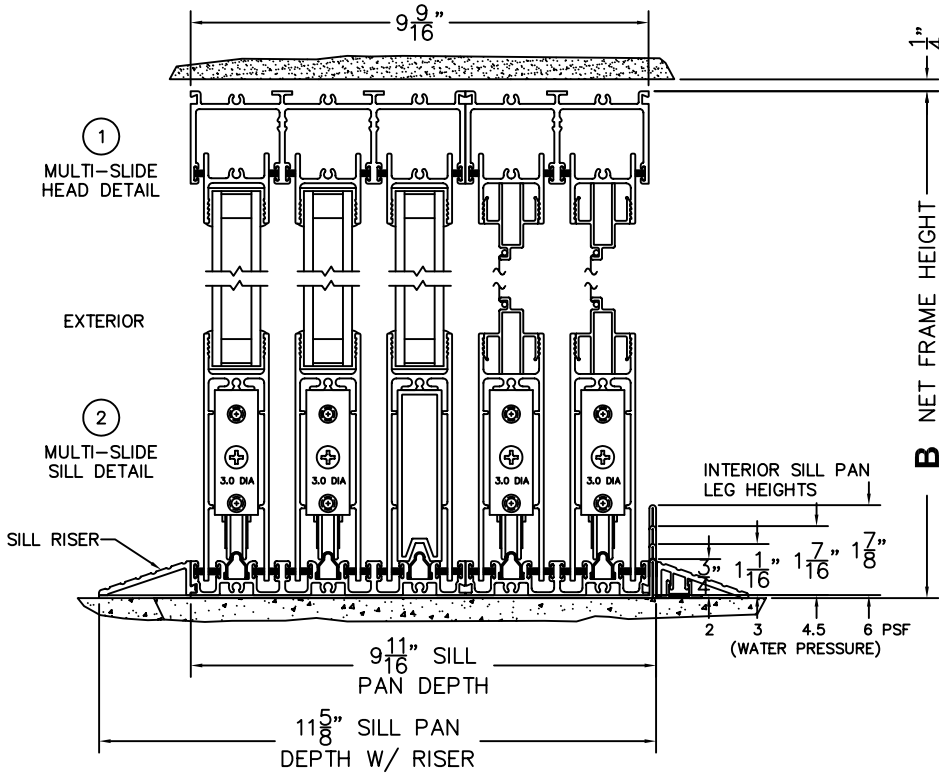

FLEETWOOD
WINDOWS & DOORS
FleetwoodUSA.com

NORWOOD 3070EX M/S
XX00 CUSTOM CONFIGURATION
WITH SCREENS

ORDER NO.:

ITEM NO.:

SCALE: 1/4

REQUIRED DEALER INFO.

A (NET FRAME WIDTH)

B (NET FRAME HEIGHT)

SILL PAN HEIGHT (INTERIOR LEG)
(3/4", 1-1/16", 1-7/16" OR 1-7/8")

NOTES:

XX00 DOOR SHOWN

③ LOCK JAMB ④ INTERLOCKERS ⑤ INTERLOCKERS ⑥ INTERLOCKERS ⑦ FIXED JAMB

A NET FRAME WIDTH

FLEETWOOD
WINDOWS & DOORS
FleetwoodUSA.com

NORWOOD 3070EX M/S
XX00 CUSTOM CONFIGURATION
WITH SCREENS

ORDER NO.:

ITEM NO.:

SCALE: 1/4

DOOR IN OPEN POSITION