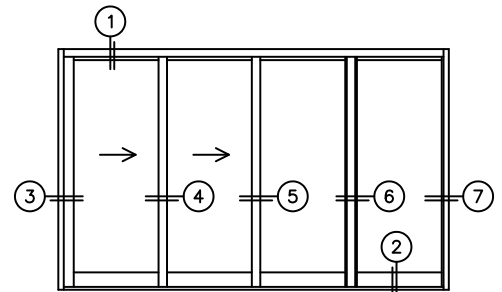

FLEETWOOD
WINDOWS & DOORS
FleetwoodUSA.com

NORWOOD 3070EX M/S
XXOO STANDARD CONFIGURATION
NO SCREENS

ORDER NO.:

ITEM NO.:

REQUIRED DEALER INFO.

A(NET FRAME WIDTH)

B(NET FRAME HEIGHT)

SILL PAN HEIGHT (INTERIOR LEG)
(3/4", 1-1/16", 1-7/16" OR 1-7/8")

NOTES:

(USE RULER TO SCALE DIMENSIONS IN INCHES)

SCALE: 1/4"

XXOO DOOR SHOWN

ARCHETYPE LATCH WITH FLUSH PULL HANDLES 3 LOCK JAMB 4 INTERLOCKERS 5 INTERLOCKERS 6 T-MULLION 7 FIXED JAMB