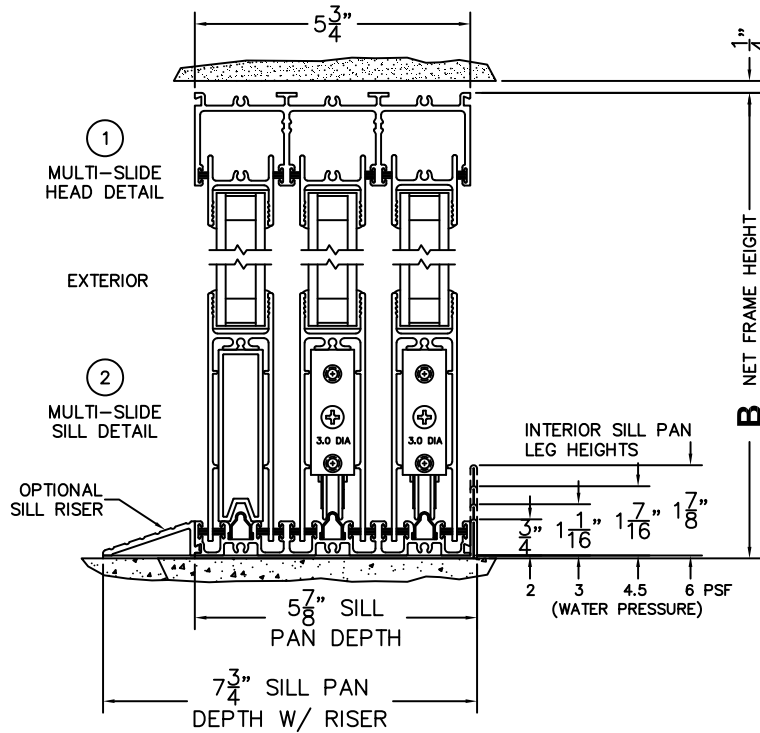

FLEETWOOD
WINDOWS & DOORS
FleetwoodUSA.com

NORWOOD 3070EX M/S
XXOO STANDARD CONFIGURATION
NO SCREENS

ORDER NO.:

ITEM NO.:

REQUIRED DEALER INFO.

A(NET FRAME WIDTH)

B(NET FRAME HEIGHT)

SILL PAN HEIGHT (INTERIOR LEG)
(3/4", 1-1/16", 1-7/16" OR 1-7/8")

NOTES:

(USE RULER TO SCALE DIMENSIONS IN INCHES)

SCALE: 1/4"

XXOO DOOR SHOWN

ARCHETYPE LATCH WITH FLUSH PULL HANDLES 3 LOCK JAMB 4 INTERLOCKERS 5 INTERLOCKERS 6 T-MULLION 7 FIXED JAMB