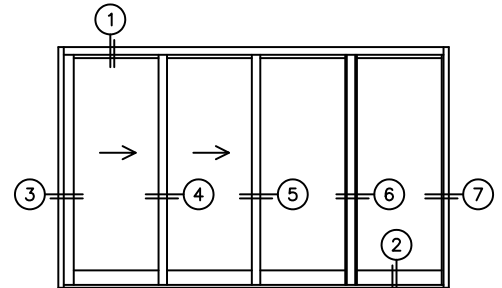

FLEETWOOD
WINDOWS & DOORS
FleetwoodUSA.com

NORWOOD 3070EX M/S
XXOO STANDARD CONFIGURATION
NO SCREENS

ORDER NO.:

ITEM NO.:

REQUIRED DEALER INFO.

A(NET FRAME WIDTH)

B(NET FRAME HEIGHT)

SILL PAN HEIGHT (INTERIOR LEG)
(3/4", 1-1/16", 1-7/16" OR 1-7/8")

NOTES:

(USE RULER TO SCALE DIMENSIONS IN INCHES)

SCALE: 1/4

XXOO DOOR SHOWN

FLUSH PULL HARDWARE WITH SECURITY LATCH

3

LOCK JAMB

4