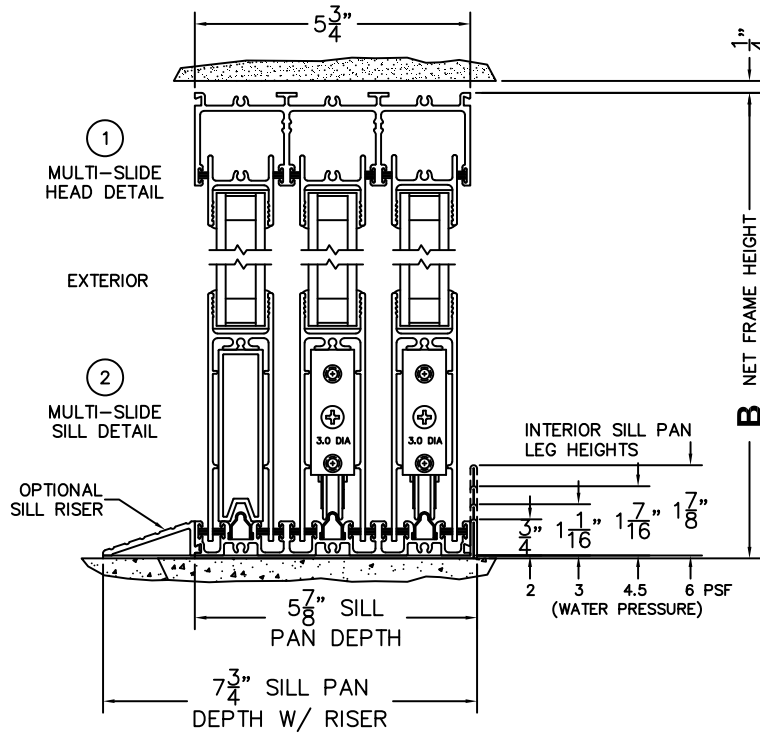

FLEETWOOD
WINDOWS & DOORS
FleetwoodUSA.com

NORWOOD 3070EX M/S
XXOO STANDARD CONFIGURATION
NO SCREENS

ORDER NO.:

ITEM NO.:

REQUIRED DEALER INFO.

A(NET FRAME WIDTH)

B(NET FRAME HEIGHT)

SILL PAN HEIGHT (INTERIOR LEG)
(3/4", 1-1/16", 1-7/16" OR 1-7/8")

NOTES:

(USE RULER TO SCALE DIMENSIONS IN INCHES)

SCALE: 1/4

XXOO DOOR SHOWN

FLUSH PULL HARDWARE WITH SECURITY LATCH

3

LOCK JAMB

4