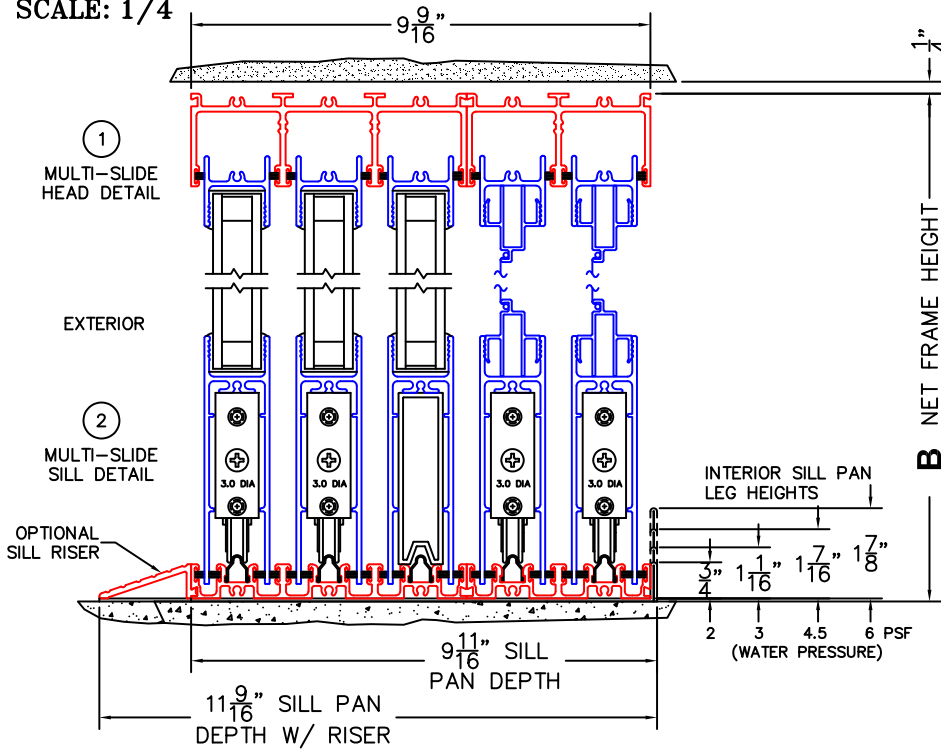

FLEETWOOD
WINDOWS & DOORS
FleetwoodUSA.com

NORWOOD 3070EX M/S
XXO STANDARD CONFIGURATION
WITH SCREENS

ORDER NO.:

ITEM NO.:

REQUIRED DEALER INFO.

A (NET FRAME WIDTH)

B (NET FRAME HEIGHT)

SILL PAN HEIGHT (INTERIOR LEG)
(3/4", 1-1/16", 1-7/16" OR 1-7/8")

NOTES:

(USE RULER TO SCALE DIMENSIONS IN INCHES)

SCALE: 1/4"

XXO DOOR SHOWN

3 LOCK JAMB

4 INTERLOCKERS

5 INTERLOCKERS

6 FIXED JAMB