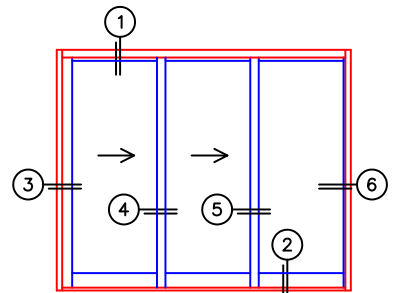

FLEETWOOD
WINDOWS & DOORS
FleetwoodUSA.com

NORWOOD 3070EX M/S
XXO STANDARD CONFIGURATION
WITH SCREENS

ORDER NO.:

ITEM NO.:

REQUIRED DEALER INFO.

A (NET FRAME WIDTH)

B (NET FRAME HEIGHT)

SILL PAN HEIGHT (INTERIOR LEG)
(3/4", 1-1/16", 1-7/16" OR 1-7/8")

NOTES:

(USE RULER TO SCALE DIMENSIONS IN INCHES)

SCALE: 1/4"

XXO DOOR SHOWN

3 LOCK JAMB

4 INTERLOCKERS

5 INTERLOCKERS

6 FIXED JAMB