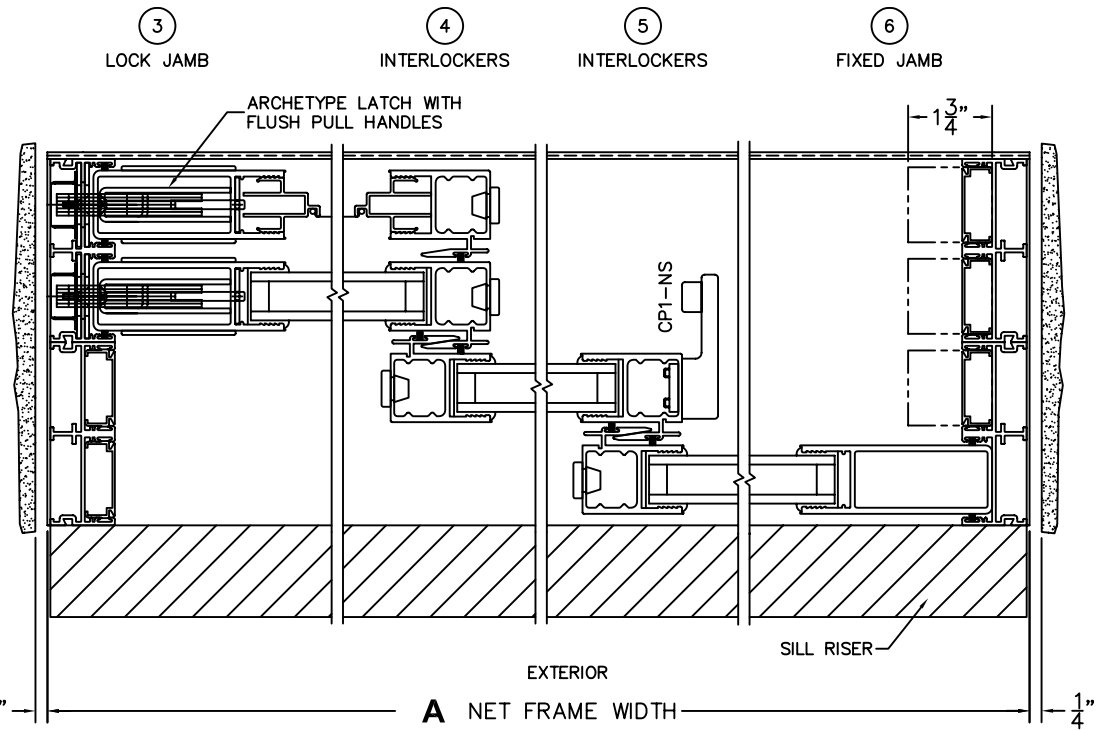

FLEETWOOD
WINDOWS & DOORS
FleetwoodUSA.com

NORWOOD 3070EX M/S
XXO CUSTOM CONFIGURATION
WITH SCREENS

ORDER NO.:

ITEM NO.:

SCALE: 1/4

REQUIRED DEALER INFO.

A (NET FRAME WIDTH)

B (NET FRAME HEIGHT)

SILL PAN HEIGHT (INTERIOR LEG)
(3/4", 1-1/16", 1-7/16" OR 1-7/8")

NOTES:

FLEETWOOD
 WINDOWS & DOORS
 FleetwoodUSA.com

NORWOOD 3070EX M/S
 XXO CUSTOM CONFIGURATION
 WITH SCREENS

ORDER NO.:

ITEM NO.:

SCALE: 1/4

FLUSH STACK: DOOR SHOWN IN OPEN POSITION