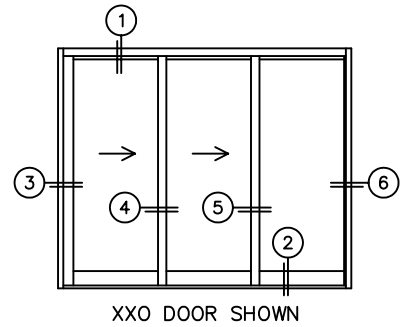

FLEETWOOD
WINDOWS & DOORS
FleetwoodUSA.com

NORWOOD 3070EX M/S
XXO CUSTOM CONFIGURATION
WITH SCREENS

ORDER NO.:

ITEM NO.:

SCALE: 1/4

REQUIRED DEALER INFO.

A (NET FRAME WIDTH)

B (NET FRAME HEIGHT)

SILL PAN HEIGHT (INTERIOR LEG)
(3/4", 1-1/16", 1-7/16" OR 1-7/8")

NOTES:

FLEETWOOD
 WINDOWS & DOORS
 FleetwoodUSA.com

NORWOOD 3070EX M/S
 XXO CUSTOM CONFIGURATION
 WITH SCREENS

ORDER NO.:

ITEM NO.:

SCALE: 1/4

FLUSH STACK: DOOR SHOWN IN OPEN POSITION