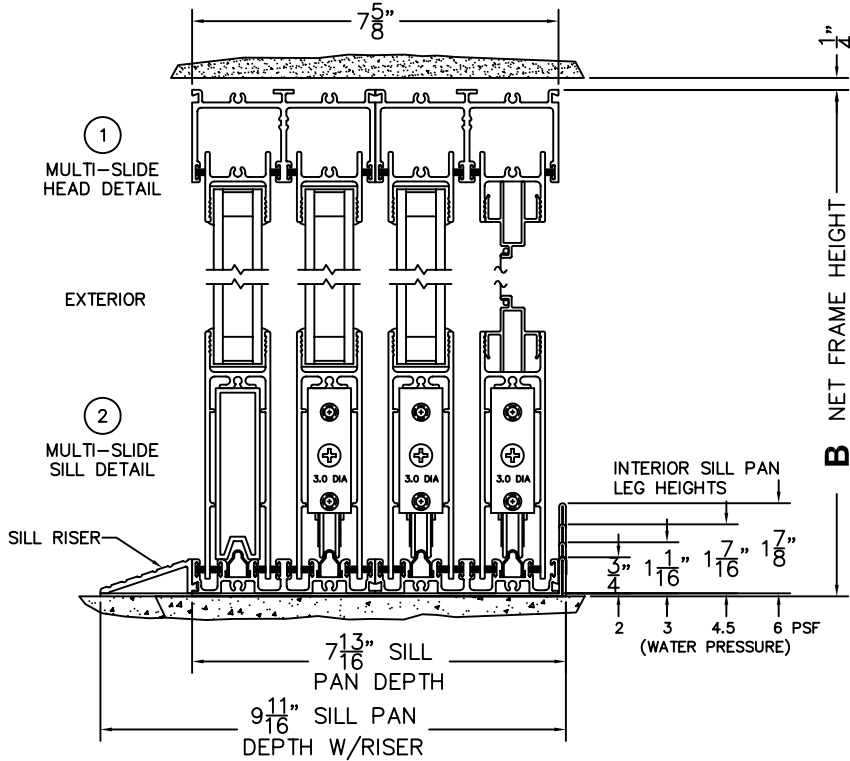

FLEETWOOD
WINDOWS & DOORS
FleetwoodUSA.com

NORWOOD 3070EX M/S
XXO CUSTOM CONFIGURATION
WITH SCREENS

ORDER NO.:

ITEM NO.:

SCALE: 1/4

REQUIRED DEALER INFO.

A (NET FRAME WIDTH)

B (NET FRAME HEIGHT)

SILL PAN HEIGHT (INTERIOR LEG)
(3/4", 1-1/16", 1-7/16" OR 1-7/8")

NOTES:

FLEETWOOD
 WINDOWS & DOORS
 FleetwoodUSA.com

NORWOOD 3070EX M/S
 XXO CUSTOM CONFIGURATION
 WITH SCREENS

ORDER NO.:

ITEM NO.:

SCALE: 1/4

FLUSH STACK: DOOR SHOWN IN OPEN POSITION