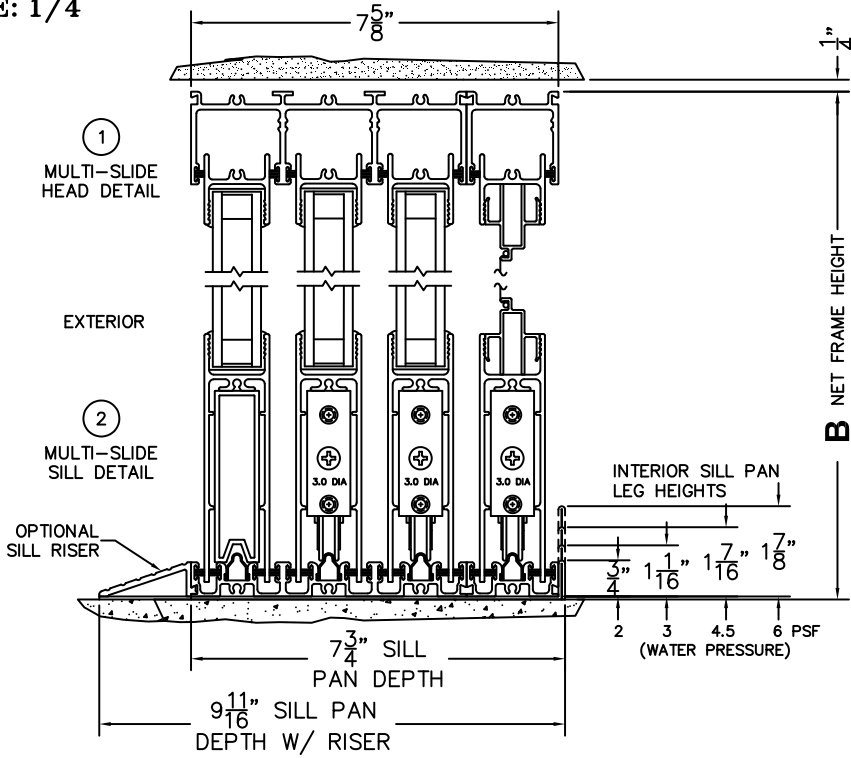

FLEETWOOD
WINDOWS & DOORS
FleetwoodUSA.com

NORWOOD 3070EX M/S
XXO CUSTOM CONFIGURATION
WITH SCREENS

ORDER NO.:

ITEM NO.:

REQUIRED DEALER INFO.

A(NET FRAME WIDTH)

B(NET FRAME HEIGHT)

SILL PAN HEIGHT (INTERIOR LEG)
(3/4", 1-1/16", 1-7/16" OR 1-7/8")

NOTES:

(USE RULER TO SCALE DIMENSIONS IN INCHES)

SCALE: 1/4

XXO DOOR SHOWN

③ LOCK JAMB ④ INTERLOCKERS ⑤ INTERLOCKERS ⑥ FIXED JAMB