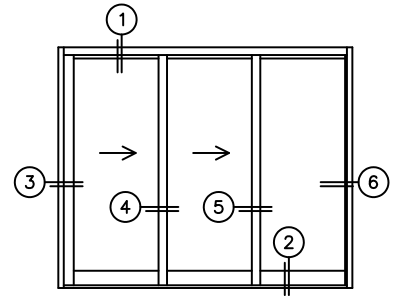

FLEETWOOD
WINDOWS & DOORS
FleetwoodUSA.com

NORWOOD 3070EX M/S
XXO CUSTOM CONFIGURATION
WITH SCREENS

ORDER NO.:

ITEM NO.:

REQUIRED DEALER INFO.

A(NET FRAME WIDTH)

B(NET FRAME HEIGHT)

SILL PAN HEIGHT (INTERIOR LEG)
(3/4", 1-1/16", 1-7/16" OR 1-7/8")

NOTES:

(USE RULER TO SCALE DIMENSIONS IN INCHES)

SCALE: 1/4

XXO DOOR SHOWN

③ LOCK JAMB ④ INTERLOCKERS ⑤ INTERLOCKERS ⑥ FIXED JAMB