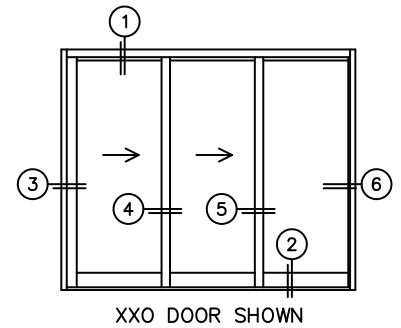

FLEETWOOD
WINDOWS & DOORS
FleetwoodUSA.com

NORWOOD 3070EX M/S
XXO STANDARD CONFIGURATION
WITH SCREENS

ORDER NO.:

ITEM NO.:

REQUIRED DEALER INFO.

A(NET FRAME WIDTH)

B(NET FRAME HEIGHT)

SILL PAN HEIGHT (INTERIOR LEG)
(3/4", 1-1/16", 1-7/16" OR 1-7/8")

NOTES:

(USE RULER TO SCALE DIMENSIONS IN INCHES)

SCALE: 1/4"

3 LOCK JAMB

4 INTERLOCKERS

5 INTERLOCKERS

6 FIXED JAMB