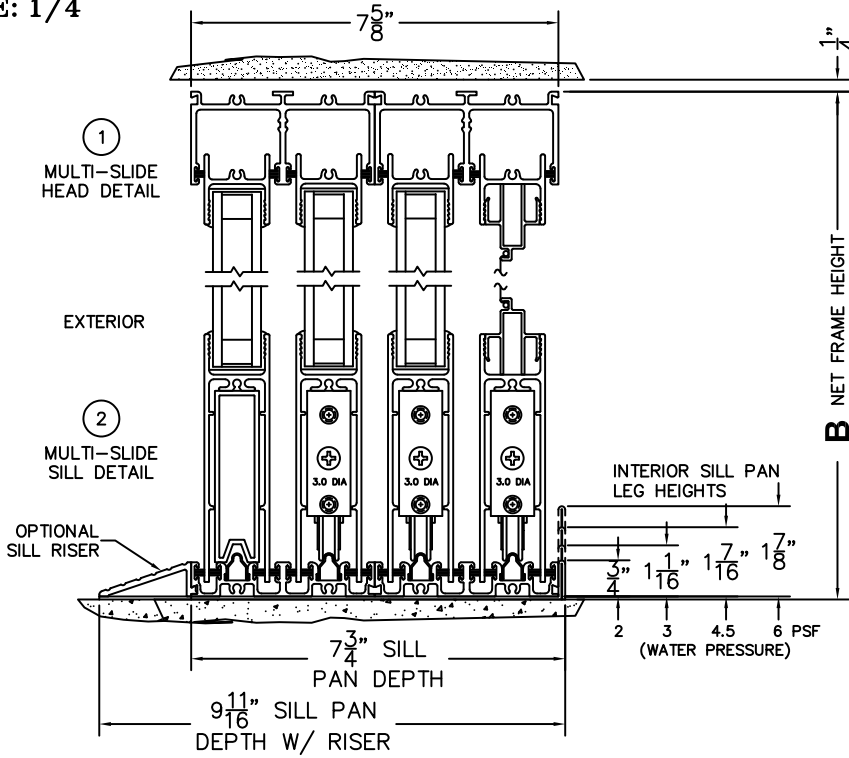

FLEETWOOD
WINDOWS & DOORS
FleetwoodUSA.com

NORWOOD 3070EX M/S
XXO STANDARD CONFIGURATION
WITH SCREENS

ORDER NO.:

ITEM NO.:

REQUIRED DEALER INFO.

A(NET FRAME WIDTH)

B(NET FRAME HEIGHT)

SILL PAN HEIGHT (INTERIOR LEG)
(3/4", 1-1/16", 1-7/16" OR 1-7/8")

NOTES:

(USE RULER TO SCALE DIMENSIONS IN INCHES)

SCALE: 1/4"

3 LOCK JAMB

4 INTERLOCKERS

5 INTERLOCKERS

6 FIXED JAMB