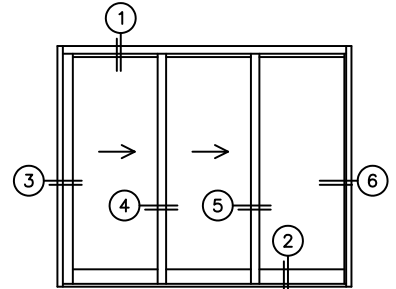

FLEETWOOD
WINDOWS & DOORS
FleetwoodUSA.com

NORWOOD 3070EX M/S
XXO STANDARD CONFIGURATION
NO SCREENS

ORDER NO.:

ITEM NO.:

REQUIRED DEALER INFO.

A(NET FRAME WIDTH)

B(NET FRAME HEIGHT)

SILL PAN HEIGHT (INTERIOR LEG)
(3/4", 1-1/16", 1-7/16" OR 1-7/8")

NOTES:

XXO DOOR SHOWN

(USE RULER TO SCALE DIMENSIONS IN INCHES)

SCALE: 1/4