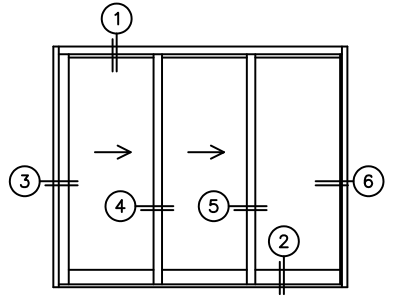

FLEETWOOD
WINDOWS & DOORS
FleetwoodUSA.com

NORWOOD 3070EX M/S
XXO STANDARD CONFIGURATION
NO SCREENS

ORDER NO.:

ITEM NO.:

REQUIRED DEALER INFO.

A(NET FRAME WIDTH)

B(NET FRAME HEIGHT)

SILL PAN HEIGHT (INTERIOR LEG)
(3/4", 1-1/16", 1-7/16" OR 1-7/8")

NOTES:

XXO DOOR SHOWN

(USE RULER TO SCALE DIMENSIONS IN INCHES)

SCALE: 1/4"

- ③
LOCK JAMB
- ④
INTERLOCKERS
- ⑤
INTERLOCKERS
- ⑥
FIXED JAMB

ARCHETYPE LATCH WITH FLUSH PULL HANDLES