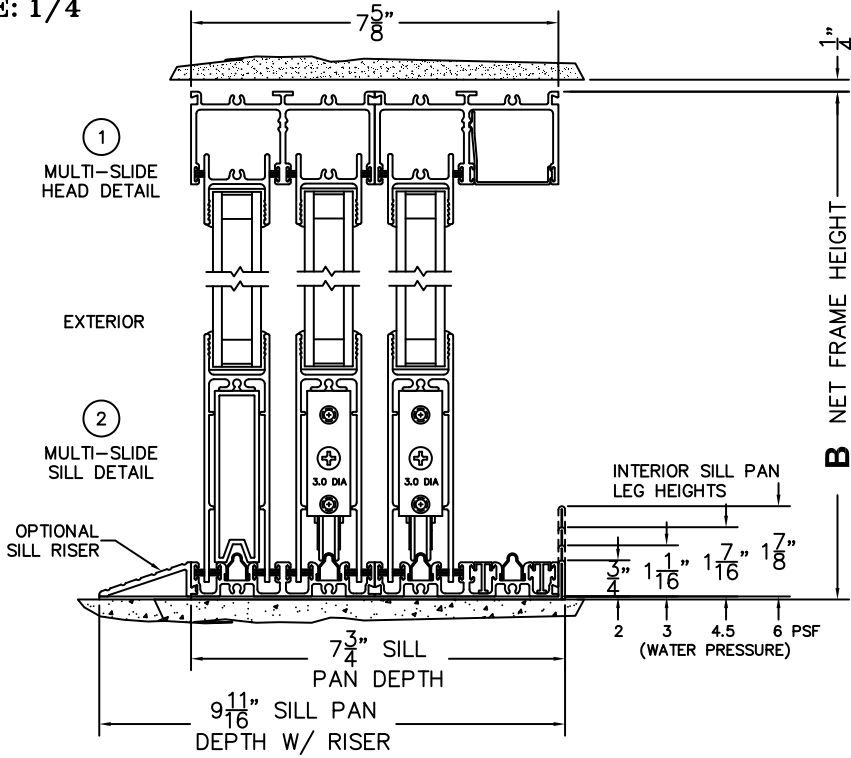

NOTES:

XXO DOOR SHOWN

(USE RULER TO SCALE DIMENSIONS IN INCHES)

SCALE: 1/4"

- ③
LOCK JAMB
- ④
INTERLOCKERS
- ⑤
INTERLOCKERS
- ⑥
FIXED JAMB

ARCHETYPE LATCH WITH FLUSH PULL HANDLES