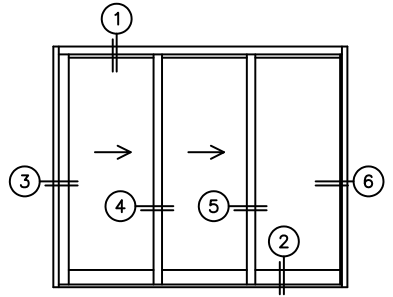

FLEETWOOD
WINDOWS & DOORS
FleetwoodUSA.com

NORWOOD 3070EX M/S
XXO CUSTOM CONFIGURATION
WITH SCREENS

ORDER NO.:

ITEM NO.:

REQUIRED DEALER INFO.

A(NET FRAME WIDTH)

B(NET FRAME HEIGHT)

SILL PAN HEIGHT (INTERIOR LEG)
(3/4", 1-1/16", 1-7/16" OR 1-7/8")

NOTES:

XXO DOOR SHOWN

(USE RULER TO SCALE DIMENSIONS IN INCHES)

SCALE: 1/4"

3 LOCK JAMB 4 INTERLOCKERS 5 INTERLOCKERS 6 FIXED JAMB