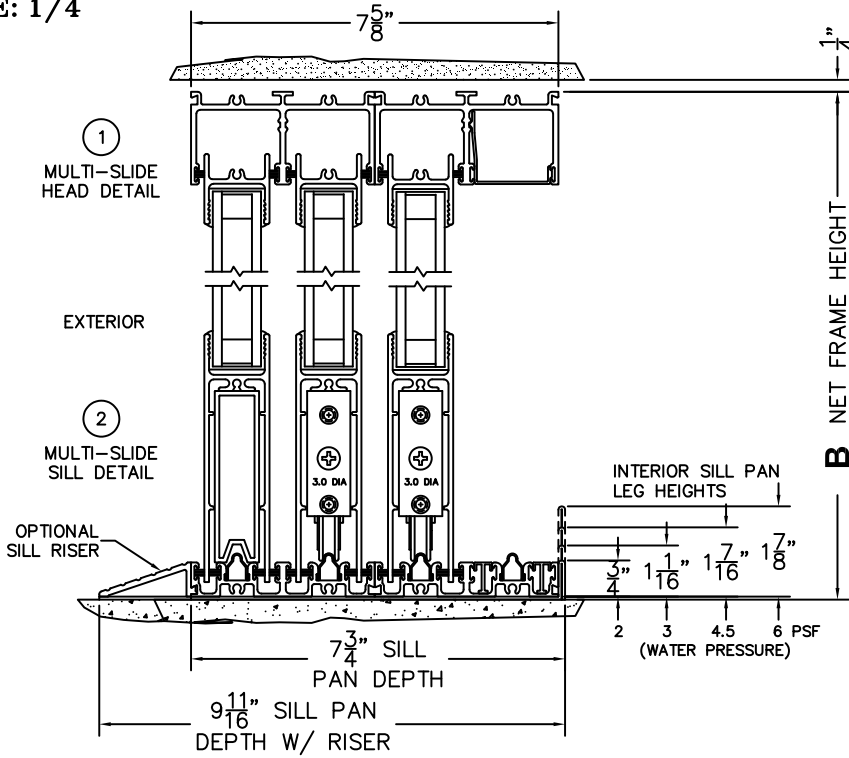

NOTES:

XXO DOOR SHOWN

(USE RULER TO SCALE DIMENSIONS IN INCHES)

SCALE: 1/4"

3 LOCK JAMB 4 INTERLOCKERS 5 INTERLOCKERS 6 FIXED JAMB