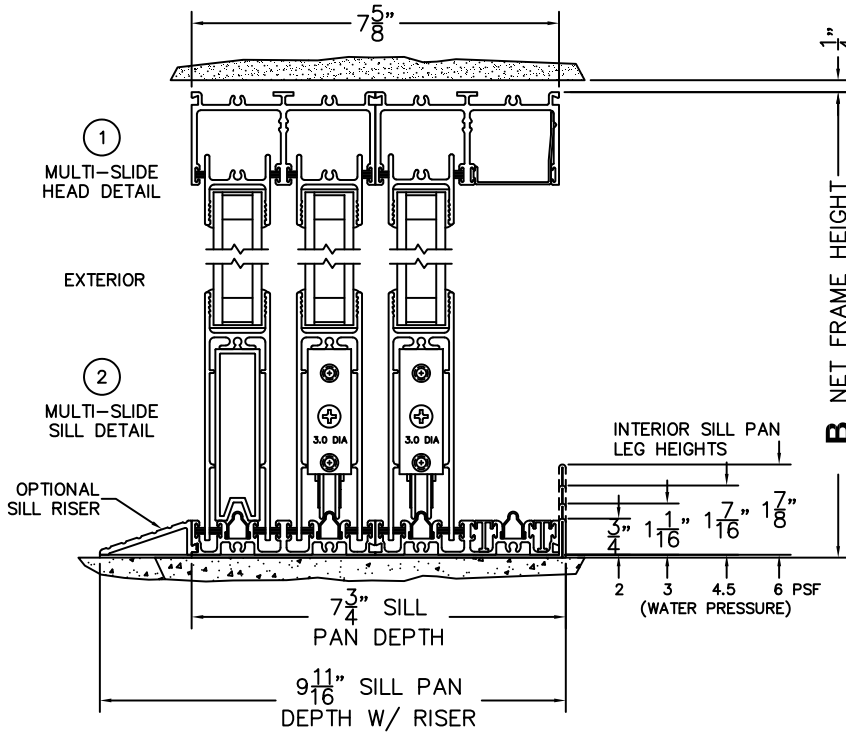

FLEETWOOD
WINDOWS & DOORS
FleetwoodUSA.com

NORWOOD 3070EX M/S
XXO CUSTOM CONFIGURATION
NO SCREENS

ORDER NO.:

ITEM NO.:

REQUIRED DEALER INFO.

A(NET FRAME WIDTH)

B(NET FRAME HEIGHT)

SILL PAN HEIGHT(INTERIOR LEG)
(3/4", 1-1/16", 1-7/16" OR 1-7/8")

(USE RULER TO SCALE DIMENSIONS IN INCHES)

SCALE: 1/4

NOTES:

XXO DOOR SHOWN