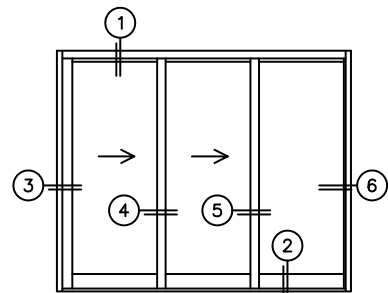

FLEETWOOD
WINDOWS & DOORS
FleetwoodUSA.com

NORWOOD 3070EX M/S
XXO CUSTOM CONFIGURATION
NO SCREENS

ORDER NO.:

ITEM NO.:

REQUIRED DEALER INFO.

A(NET FRAME WIDTH)

B(NET FRAME HEIGHT)

SILL PAN HEIGHT(INTERIOR LEG)
(3/4", 1-1/16", 1-7/16" OR 1-7/8")

(USE RULER TO SCALE DIMENSIONS IN INCHES)

SCALE: 1/4

NOTES:

XXO DOOR SHOWN