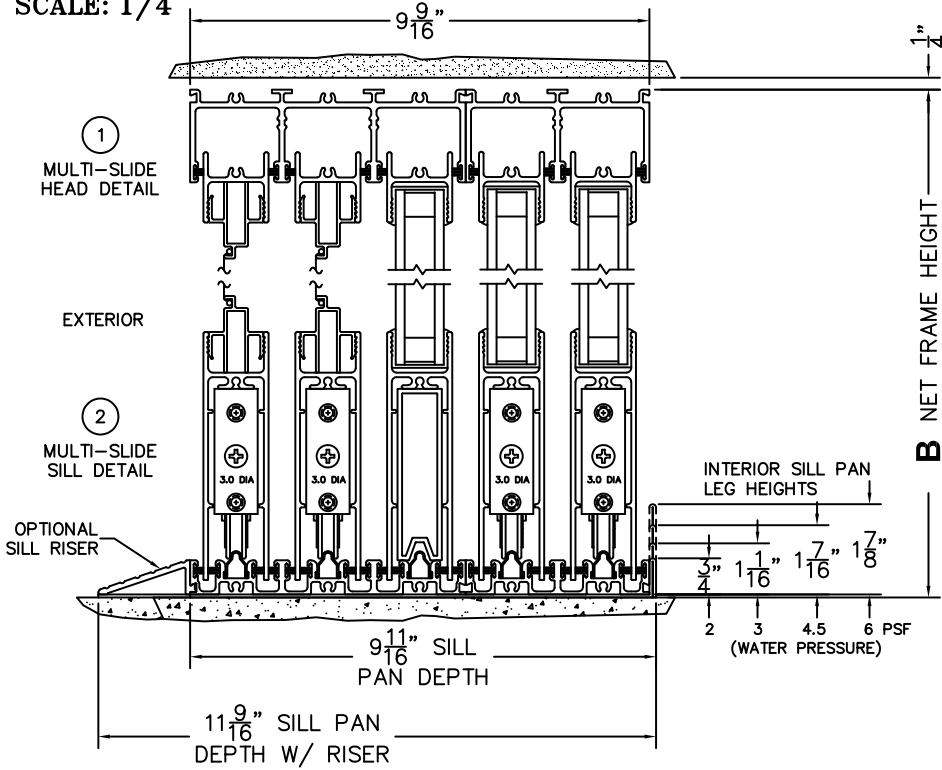

FLEETWOOD
WINDOWS & DOORS
FleetwoodUSA.com

NORWOOD 3070EX M/S
XXO STANDARD CONFIGURATION
WITH SCREENS

ORDER NO.:

ITEM NO.:

REQUIRED DEALER INFO.

A(NET FRAME WIDTH)

B(NET FRAME HEIGHT)

SILL PAN HEIGHT (INTERIOR LEG)
(3/4", 1-1/16", 1-7/16" OR 1-7/8")

NOTES:

(USE RULER TO SCALE DIMENSIONS IN INCHES)

SCALE: 1/4"

3 LOCK JAMB 4 INTERLOCKERS 5 INTERLOCKERS 6 FIXED JAMB