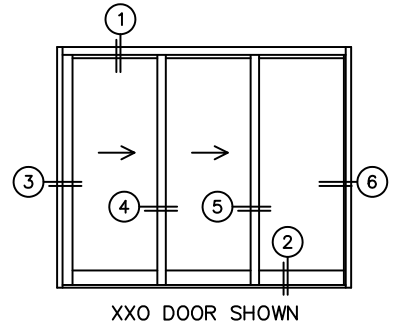

FLEETWOOD
WINDOWS & DOORS
FleetwoodUSA.com

NORWOOD 3070EX M/S
XXO STANDARD CONFIGURATION
WITH SCREENS

ORDER NO.:

ITEM NO.:

REQUIRED DEALER INFO.

A(NET FRAME WIDTH)

B(NET FRAME HEIGHT)

SILL PAN HEIGHT (INTERIOR LEG)
(3/4", 1-1/16", 1-7/16" OR 1-7/8")

NOTES:

(USE RULER TO SCALE DIMENSIONS IN INCHES)

SCALE: 1/4"

3 LOCK JAMB 4 INTERLOCKERS 5 INTERLOCKERS 6 FIXED JAMB