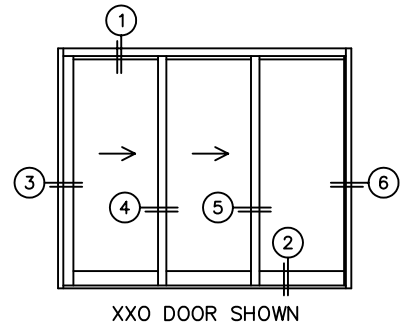

FLEETWOOD
WINDOWS & DOORS
FleetwoodUSA.com

NORWOOD 3070EX M/S
XXO CUSTOM CONFIGURATION
WITH SCREENS

ORDER NO.:

ITEM NO.:

REQUIRED DEALER INFO.

A (NET FRAME WIDTH)

B (NET FRAME HEIGHT)

SILL PAN HEIGHT (INTERIOR LEG)
(3/4", 1-1/16", 1-7/16" OR 1-7/8")

SCALE: 1/4

NOTES:

FLEETWOOD
 WINDOWS & DOORS
 FleetwoodUSA.com

NORWOOD 3070EX M/S
 XXO CUSTOM CONFIGURATION
 WITH SCREENS

ORDER NO.:

ITEM NO.:

SCALE: 1/4

EQUAL GLASS: DOOR SHOWN IN OPEN POSITION