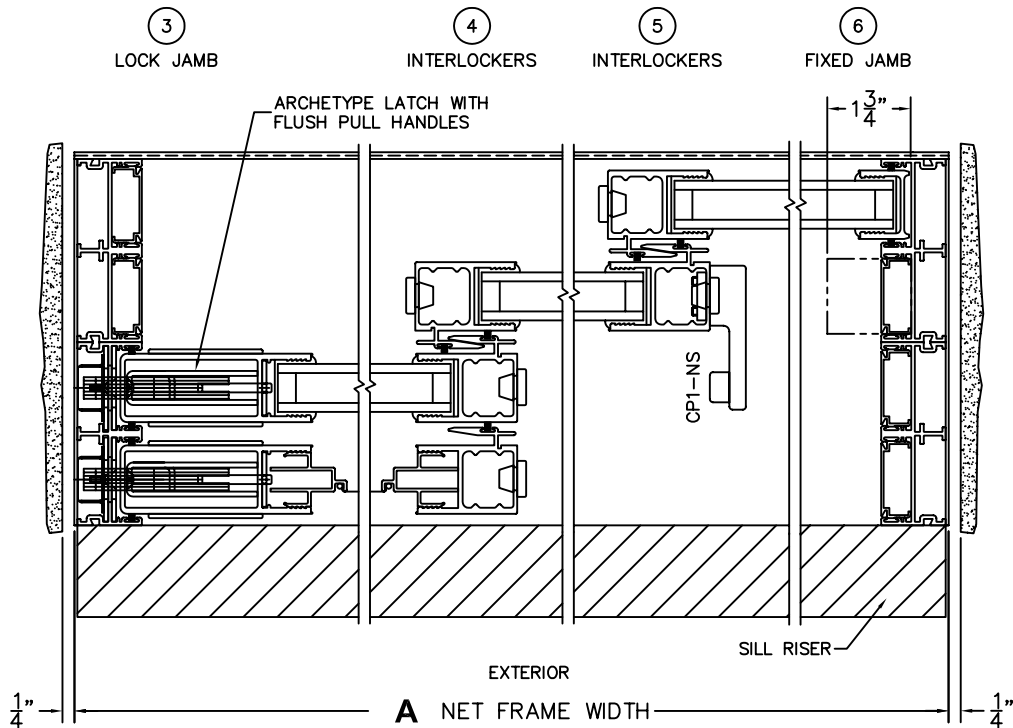

FLEETWOOD
WINDOWS & DOORS
FleetwoodUSA.com

NORWOOD 3070EX M/S
XXO CUSTOM CONFIGURATION
WITH SCREENS

ORDER NO.:

ITEM NO.:

REQUIRED DEALER INFO.

A (NET FRAME WIDTH)

B (NET FRAME HEIGHT)

SILL PAN HEIGHT (INTERIOR LEG)
(3/4", 1-1/16", 1-7/16" OR 1-7/8")

SCALE: 1/4

NOTES:

FLEETWOOD
 WINDOWS & DOORS
 FleetwoodUSA.com

NORWOOD 3070EX M/S
 XXO CUSTOM CONFIGURATION
 WITH SCREENS

ORDER NO.:

ITEM NO.:

SCALE: 1/4

EQUAL GLASS: DOOR SHOWN IN OPEN POSITION