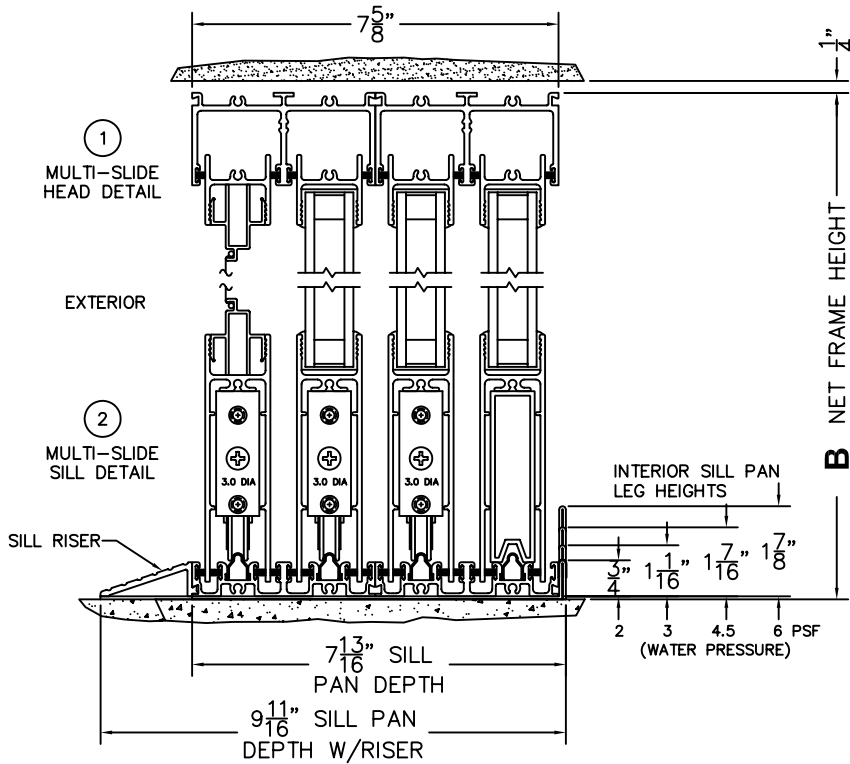

FLEETWOOD
WINDOWS & DOORS
FleetwoodUSA.com

NORWOOD 3070EX M/S
XXO CUSTOM CONFIGURATION
WITH SCREENS

ORDER NO.:

ITEM NO.:

REQUIRED DEALER INFO.

A (NET FRAME WIDTH)

B (NET FRAME HEIGHT)

SILL PAN HEIGHT (INTERIOR LEG)
(3/4", 1-1/16", 1-7/16" OR 1-7/8")

SCALE: 1/4

NOTES:

FLEETWOOD
 WINDOWS & DOORS
 FleetwoodUSA.com

NORWOOD 3070EX M/S
 XXO CUSTOM CONFIGURATION
 WITH SCREENS

ORDER NO.:

ITEM NO.:

SCALE: 1/4

EQUAL GLASS: DOOR SHOWN IN OPEN POSITION