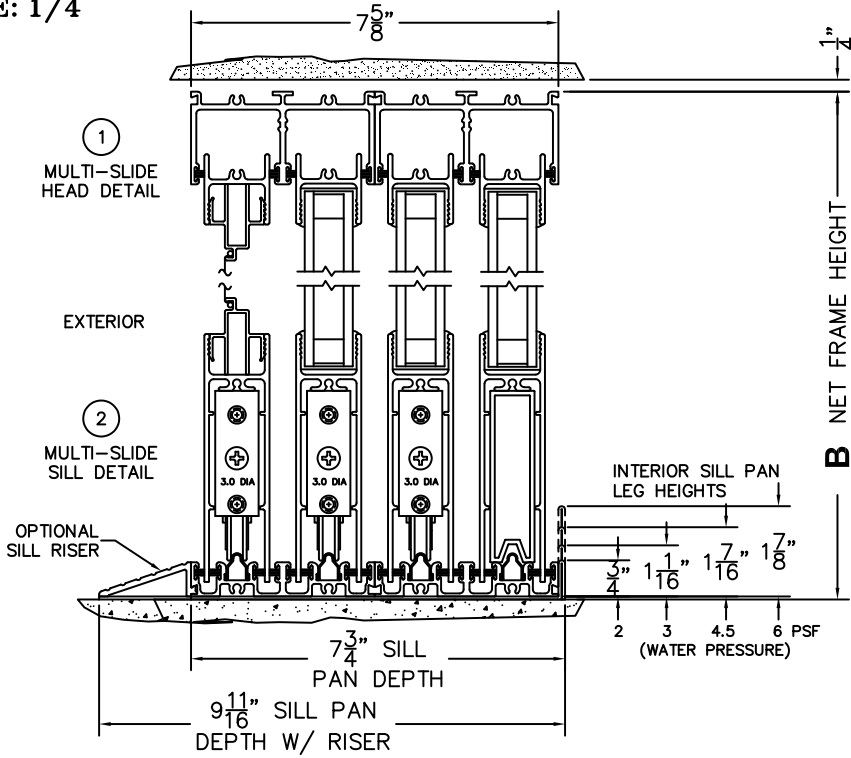

NOTES:

XXO DOOR SHOWN

(USE RULER TO SCALE DIMENSIONS IN INCHES)

SCALE: 1/4"

3 LOCK JAMB 4 INTERLOCKERS 5 INTERLOCKERS 6 FIXED JAMB