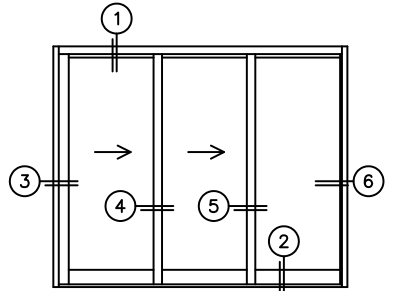

FLEETWOOD
WINDOWS & DOORS
FleetwoodUSA.com

NORWOOD 3070EX M/S
XXO STANDARD CONFIGURATION
WITH SCREENS

ORDER NO.:

ITEM NO.:

REQUIRED DEALER INFO.

A(NET FRAME WIDTH)

B(NET FRAME HEIGHT)

SILL PAN HEIGHT (INTERIOR LEG)
(3/4", 1-1/16", 1-7/16" OR 1-7/8")

NOTES:

XXO DOOR SHOWN

(USE RULER TO SCALE DIMENSIONS IN INCHES)

SCALE: 1/4"

3 LOCK JAMB 4 INTERLOCKERS 5 INTERLOCKERS 6 FIXED JAMB