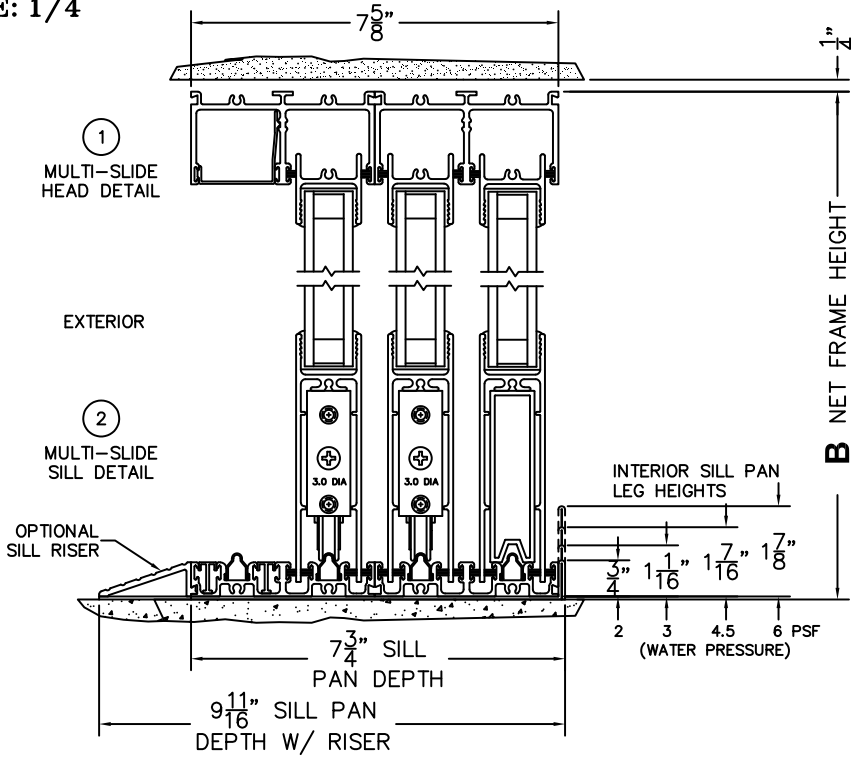

FLEETWOOD
WINDOWS & DOORS
FleetwoodUSA.com

NORWOOD 3070EX M/S
XXO CUSTOM CONFIGURATION
WITH SCREENS

ORDER NO.:

ITEM NO.:

REQUIRED DEALER INFO.

A(NET FRAME WIDTH)

B(NET FRAME HEIGHT)

SILL PAN HEIGHT (INTERIOR LEG)
(3/4", 1-1/16", 1-7/16" OR 1-7/8")

NOTES:

(USE RULER TO SCALE DIMENSIONS IN INCHES)

SCALE: 1/4"

XXO DOOR SHOWN

3 LOCK JAMB 4 INTERLOCKERS 5 INTERLOCKERS 6 FIXED JAMB