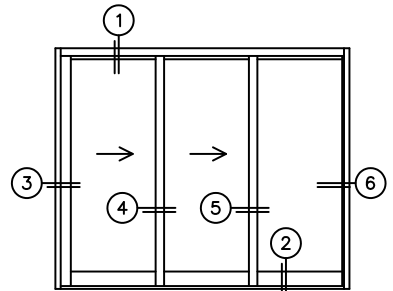

FLEETWOOD
WINDOWS & DOORS
FleetwoodUSA.com

NORWOOD 3070EX M/S
XXO CUSTOM CONFIGURATION
WITH SCREENS

ORDER NO.:

ITEM NO.:

REQUIRED DEALER INFO.

A(NET FRAME WIDTH)

B(NET FRAME HEIGHT)

SILL PAN HEIGHT (INTERIOR LEG)
(3/4", 1-1/16", 1-7/16" OR 1-7/8")

NOTES:

(USE RULER TO SCALE DIMENSIONS IN INCHES)

SCALE: 1/4"

XXO DOOR SHOWN

3 LOCK JAMB 4 INTERLOCKERS 5 INTERLOCKERS 6 FIXED JAMB