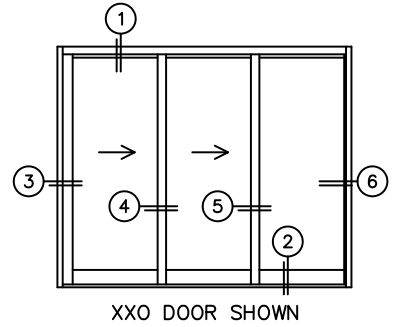

FLEETWOOD
WINDOWS & DOORS
FleetwoodUSA.com

NORWOOD 3070EX M/S
XXO CUSTOM CONFIGURATION
NO SCREENS

ORDER NO.:

ITEM NO.:

REQUIRED DEALER INFO.

A(NET FRAME WIDTH)

B(NET FRAME HEIGHT)

SILL PAN HEIGHT(INTERIOR LEG)
(3/4", 1-1/16", 1-7/16" OR 1-7/8")

NOTES:

(USE RULER TO SCALE DIMENSIONS IN INCHES)

SCALE: 1/4

3 LOCK JAMB 4 INTERLOCKERS 5 INTERLOCKERS 6 FIXED JAMB