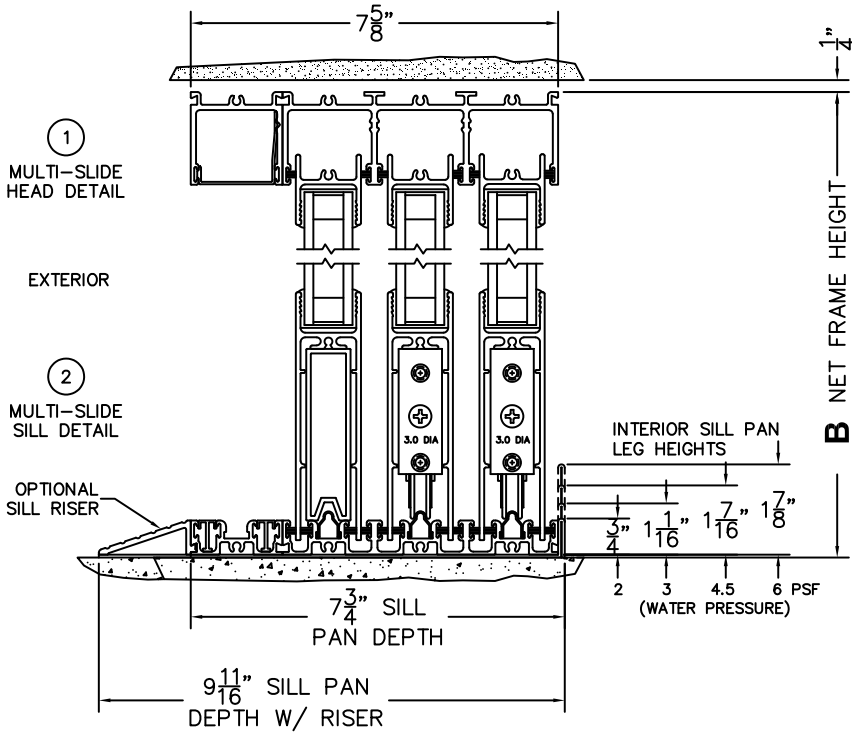

FLEETWOOD
WINDOWS & DOORS
FleetwoodUSA.com

NORWOOD 3070EX M/S
XXO CUSTOM CONFIGURATION
NO SCREENS

ORDER NO.:

ITEM NO.:

REQUIRED DEALER INFO.

A(NET FRAME WIDTH)

B(NET FRAME HEIGHT)

SILL PAN HEIGHT(INTERIOR LEG)
(3/4", 1-1/16", 1-7/16" OR 1-7/8")

NOTES:

(USE RULER TO SCALE DIMENSIONS IN INCHES)

SCALE: 1/4

3 LOCK JAMB 4 INTERLOCKERS 5 INTERLOCKERS 6 FIXED JAMB