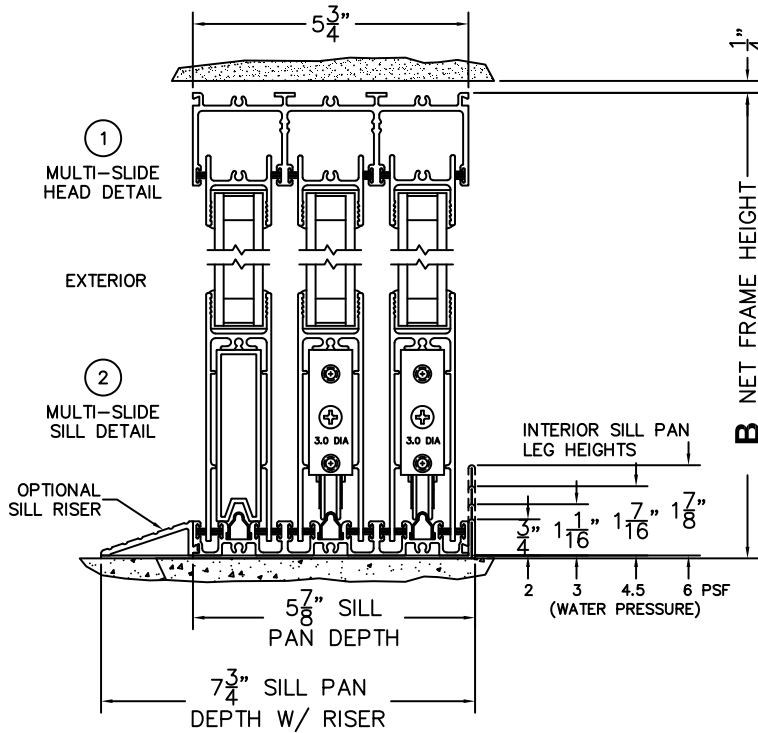

FLEETWOOD
WINDOWS & DOORS
FleetwoodUSA.com

NORWOOD 3070EX M/S
XXO CUSTOM CONFIGURATION
NO SCREENS

ORDER NO.:

ITEM NO.:

REQUIRED DEALER INFO.

A(NET FRAME WIDTH)

B(NET FRAME HEIGHT)

SILL PAN HEIGHT (INTERIOR LEG)
(3/4", 1-1/16", 1-7/16" OR 1-7/8")

NOTES:

(USE RULER TO SCALE DIMENSIONS IN INCHES)

SCALE: 1/4"

XXO DOOR SHOWN

ARCHETYPE LATCH WITH FLUSH PULL HANDLES

3 LOCK JAMB 4 INTERLOCKERS 5 INTERLOCKERS 6 FIXED JAMB