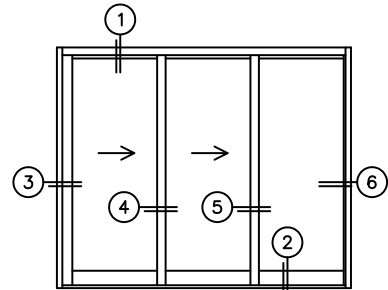

FLEETWOOD
WINDOWS & DOORS
FleetwoodUSA.com

NORWOOD 3070EX M/S
XXO CUSTOM CONFIGURATION
NO SCREENS

ORDER NO.:

ITEM NO.:

REQUIRED DEALER INFO.

A(NET FRAME WIDTH)

B(NET FRAME HEIGHT)

SILL PAN HEIGHT (INTERIOR LEG)
(3/4", 1-1/16", 1-7/16" OR 1-7/8")

NOTES:

(USE RULER TO SCALE DIMENSIONS IN INCHES)

SCALE: 1/4"

XXO DOOR SHOWN

ARCHETYPE LATCH WITH FLUSH PULL HANDLES

3 LOCK JAMB 4 INTERLOCKERS 5 INTERLOCKERS 6 FIXED JAMB